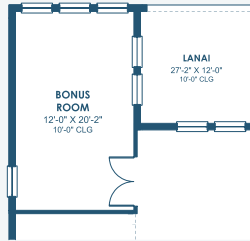

Key West II

Artisan Series

4,250-4,619 Sq.Ft. | 4-6 Bedrooms
3-5 Baths | 3-Car Garage

Mediterranean | FMD10

Tuscan | TUS5

Coastal C | COA1

Modern | MOD3

Modern Farmhouse | MFH6

Key West II

Artisan Series

4,250-4,619 Sq.Ft. | 4-6 Bedrooms
3-5 Baths | 3-Car Garage

OPT. BONUS ROOM

OPT. BEDROOM 6

OPT. DEN 3

OPT. DEN 2

OPT. M. BATH W/
DELUXE SHOWER

OPT. STARGAZE
RELAXATION M. BATH

OPT. 2ND MASTER SUITE

OPT. MEDIA ROOM

OPT. BEDROOM 6

OPT. POOL BATH

MAIN FLOOR

SECOND FLOOR

OPT. BEDROOM 5
W/ WET BAR

OPT. BEDROOM 5