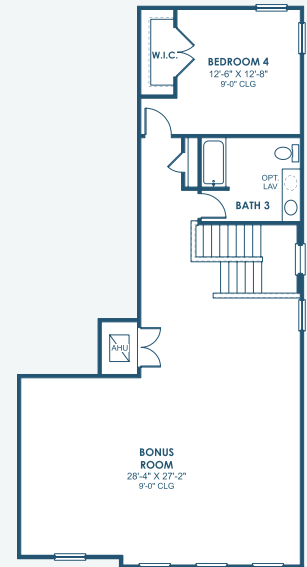

Key West II

Artisan Series

4,250-4,619 Sq.Ft. | 4-6 Bedrooms
3-5 Baths | 3-Car Garage

Mediterranean | FMD10

Tuscan | TUS5

Coastal C | COA1

Modern | MOD3

Modern Farmhouse | MFH6

Key West II

Artisan Series

4,250-4,619 Sq.Ft. | 4-6 Bedrooms
3-5 Baths | 3-Car Garage

OPT. BONUS ROOM

OPT. BEDROOM 6

OPT. DEN 3

OPT. DEN 2

OPT. M. BATH W/
DELUXE SHOWER

OPT. STARGAZE
RELAXATION M. BATH

OPT. 2ND MASTER SUITE

OPT. MEDIA ROOM

OPT. BEDROOM 6

OPT. POOL BATH

MAIN FLOOR

SECOND FLOOR

OPT. BEDROOM 5
W/ WET BAR

OPT. BEDROOM 5