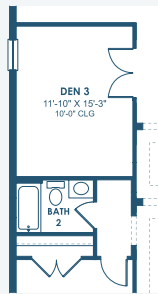

Key West II

Artisan Series

4,250-4,619 Sq.Ft. | 4-6 Bedrooms
3-5 Baths | 3-Car Garage

OPT. BONUS ROOM

OPT. BEDROOM 6

OPT. DEN 3

OPT. DEN 2

OPT. M. BATH W/
DELUXE SHOWER

OPT. STARGAZE
RELAXATION M. BATH

OPT. 2ND MASTER SUITE

OPT. MEDIA ROOM

OPT. BEDROOM 6

OPT. POOL BATH

MAIN FLOOR

SECOND FLOOR

OPT. BEDROOM 5
W/ WET BAR