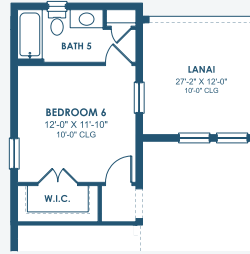

Key West II

Artisan Series

4,250-4,619 Sq.Ft. | 4-6 Bedrooms
3-5 Baths | 3-Car Garage

Mediterranean | FMD10

Tuscan | TUS5

Coastal C | COA1

Modern | MOD3

Modern Farmhouse | MFH6

Key West II

Artisan Series

4,250-4,619 Sq.Ft. | 4-6 Bedrooms
3-5 Baths | 3-Car Garage

OPT. BONUS ROOM

OPT. BEDROOM 6

OPT. DEN 3

OPT. DEN 2

OPT. M. BATH W/
DELUXE SHOWER

OPT. STARGAZE
RELAXATION M. BATH

OPT. 2ND MASTER SUITE

OPT. MEDIA ROOM

OPT. BEDROOM 6

OPT. POOL BATH

MAIN FLOOR

SECOND FLOOR

OPT. BEDROOM 5
W/ WET BAR

OPT. BEDROOM 5