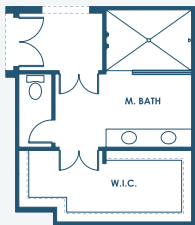

Key West II

Artisan Series

4,250-4,619 Sq.Ft. | 4-6 Bedrooms
3-5 Baths | 3-Car Garage

OPT. BONUS ROOM

OPT. BEDROOM 6

OPT. DEN 3

OPT. DEN 2

OPT. M. BATH W/
DELUXE SHOWER

OPT. STARGAZE
RELAXATION M. BATH

OPT. 2ND MASTER SUITE

OPT. MEDIA ROOM

OPT. BEDROOM 6

OPT. POOL BATH

MAIN FLOOR

SECOND FLOOR

OPT. BEDROOM 5
W/ WET BAR