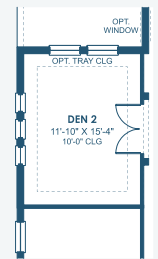

Key West II

Artisan Series

4,250-4,619 Sq.Ft. | 4-6 Bedrooms
3-5 Baths | 3-Car Garage

OPT. BONUS ROOM

OPT. BEDROOM 6

OPT. DEN 3

OPT. DEN 2

OPT. M. BATH W/
DELUXE SHOWER

OPT. STARGAZE
RELAXATION M. BATH

OPT. 2ND MASTER SUITE

OPT. MEDIA ROOM

OPT. BEDROOM 6

OPT. POOL BATH

MAIN FLOOR

SECOND FLOOR

OPT. BEDROOM 5
W/ WET BAR