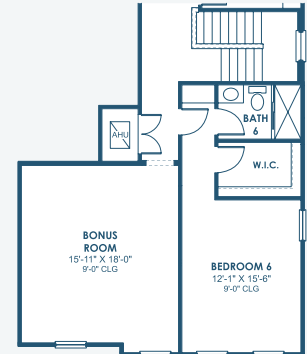

Key West II

Artisan Series

4,250-4,619 Sq.Ft. | 4-6 Bedrooms
3-5 Baths | 3-Car Garage

Mediterranean | FMD10

Tuscan | TUS5

Coastal C | COA1

Modern | MOD3

Modern Farmhouse | MFH6

Key West II

Artisan Series

4,250-4,619 Sq.Ft. | 4-6 Bedrooms
3-5 Baths | 3-Car Garage

OPT. BONUS ROOM

OPT. BEDROOM 6

OPT. DEN 3

OPT. DEN 2

OPT. M. BATH W/
DELUXE SHOWER

OPT. STARGAZE
RELAXATION M. BATH

OPT. 2ND MASTER SUITE

OPT. MEDIA ROOM

OPT. BEDROOM 6

OPT. POOL BATH

MAIN FLOOR

SECOND FLOOR

OPT. BEDROOM 5
W/ WET BAR

OPT. BEDROOM 5