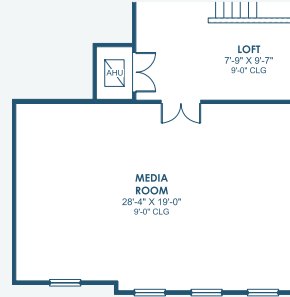

Key West II

Artisan Series

4,250-4,619 Sq.Ft. | 4-6 Bedrooms
3-5 Baths | 3-Car Garage

OPT. BONUS ROOM

OPT. BEDROOM 6

OPT. DEN 3

OPT. DEN 2

OPT. M. BATH W/
DELUXE SHOWER

OPT. STARGAZE
RELAXATION M. BATH

OPT. 2ND MASTER SUITE

OPT. MEDIA ROOM

OPT. BEDROOM 6

OPT. POOL BATH

MAIN FLOOR

SECOND FLOOR

OPT. BEDROOM 5
W/ WET BAR

OPT. BEDROOM 5