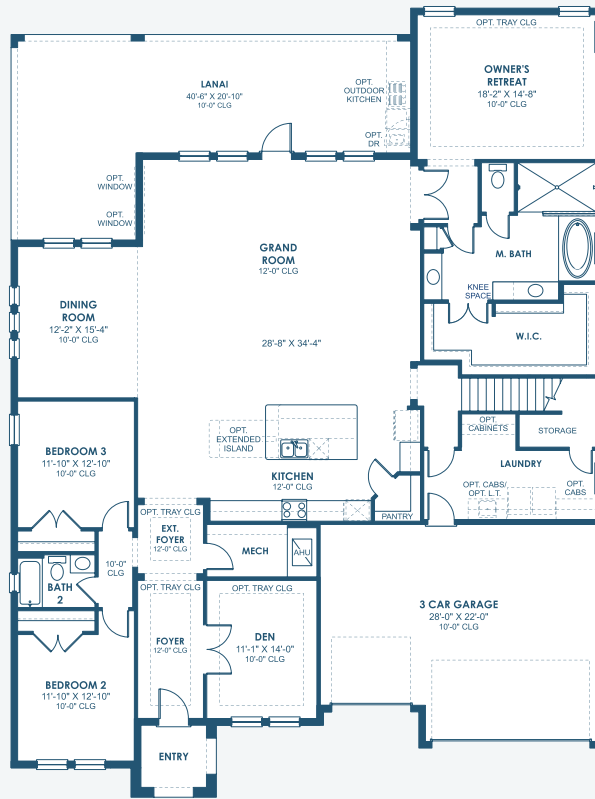

Key West II

Artisan Series

4,250-4,619 Sq.Ft. | 4-6 Bedrooms
3-5 Baths | 3-Car Garage

Mediterranean | FMD10

Tuscan | TUS5

Coastal C | COA1

Modern | MOD3

Modern Farmhouse | MFH6

Key West II

Artisan Series

4,250-4,619 Sq.Ft. | 4-6 Bedrooms
3-5 Baths | 3-Car Garage

OPT. BONUS ROOM

OPT. BEDROOM 6

OPT. DEN 3

OPT. DEN 2

OPT. M. BATH W/
DELUXE SHOWER

OPT. STARGAZE
RELAXATION M. BATH

OPT. 2ND MASTER SUITE

OPT. MEDIA ROOM

OPT. BEDROOM 6

OPT. POOL BATH

MAIN FLOOR

SECOND FLOOR

OPT. BEDROOM 5
W/ WET BAR

OPT. BEDROOM 5