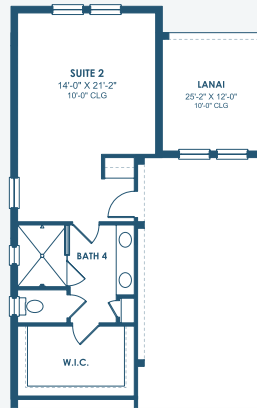

Key West II

Artisan Series

4,250-4,619 Sq.Ft. | 4-6 Bedrooms
3-5 Baths | 3-Car Garage

Mediterranean | FMD10

Tuscan | TUS5

Coastal C | COA1

Modern | MOD3

Modern Farmhouse | MFH6

Key West II

Artisan Series

4,250-4,619 Sq.Ft. | 4-6 Bedrooms
3-5 Baths | 3-Car Garage

OPT. BONUS ROOM

OPT. BEDROOM 6

OPT. DEN 3

OPT. DEN 2

OPT. M. BATH W/
DELUXE SHOWER

OPT. STARGAZE
RELAXATION M. BATH

OPT. 2ND MASTER SUITE

OPT. MEDIA ROOM

OPT. BEDROOM 6

OPT. POOL BATH

MAIN FLOOR

SECOND FLOOR

OPT. BEDROOM 5
W/ WET BAR

OPT. BEDROOM 5