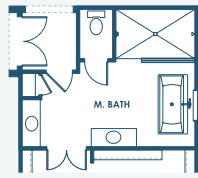

Key West II

Artisan Series

4,250-4,619 Sq.Ft. | 4-6 Bedrooms
3-5 Baths | 3-Car Garage

OPT. BONUS ROOM

OPT. BEDROOM 6

OPT. DEN 3

OPT. DEN 2

OPT. M. BATH W/
DELUXE SHOWER

OPT. STARGAZE
RELAXATION M. BATH

OPT. 2ND MASTER SUITE

OPT. MEDIA ROOM

OPT. BEDROOM 6

OPT. POOL BATH

MAIN FLOOR

SECOND FLOOR

OPT. BEDROOM 5
W/ WET BAR