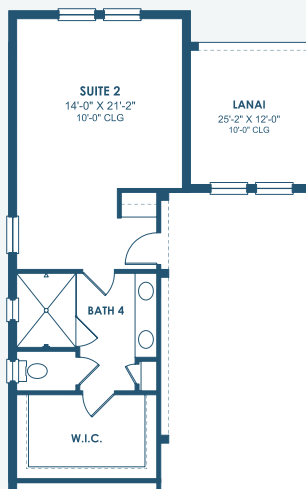

Key West I

Artisan Series

3,129-3,498 Sq.Ft. | 3-4 Bedrooms
2-4 Baths | 3-Car Garage

Mediterranean | FMD2

Tuscan | TUS4

Coastal C | COA4

Modern | MOD8

Modern Farmhouse | MFH7

Key West I

Artisan Series

3,129-3,498 Sq.Ft. | 3-4 Bedrooms
2-4 Baths | 3-Car Garage

OPT. 2ND MASTER SUITE

OPT. BONUS ROOM

OPT. BEDROOM 4

OPT. POOL BATH

OPT. DEN 2

OPT. BEDROOM 2 SUITE

OPT. DEN 3

MAIN FLOOR

OPT. STARGAZE RELAXATION M. BATH

OPT. M. BATH W/ DELUXE SHOWER