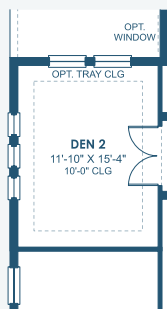

Key West I

Artisan Series

3,129-3,498 Sq.Ft. | 3-4 Bedrooms
2-4 Baths | 3-Car Garage

OPT. 2ND MASTER SUITE

OPT. BONUS ROOM

OPT. BEDROOM 4

OPT. POOL BATH

OPT. DEN 2

OPT. BEDROOM 2 SUITE

OPT. DEN 3

MAIN FLOOR

OPT. STARGAZE RELAXATION M. BATH

OPT. M. BATH W/ DELUXE SHOWER