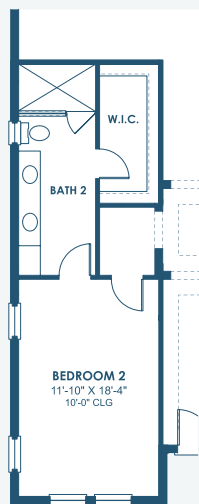

Key West I

Artisan Series

3,129-3,498 Sq.Ft. | 3-4 Bedrooms
2-4 Baths | 3-Car Garage

Mediterranean | FMD2

Tuscan | TUS4

Coastal C | COA4

Modern | MOD8

Modern Farmhouse | MFH7

Key West I

Artisan Series

3,129-3,498 Sq.Ft. | 3-4 Bedrooms
2-4 Baths | 3-Car Garage

OPT. 2ND MASTER SUITE

OPT. BONUS ROOM

OPT. BEDROOM 4

OPT. POOL BATH

OPT. DEN 2

OPT. BEDROOM 2 SUITE

OPT. DEN 3

MAIN FLOOR

OPT. STARGAZE RELAXATION M. BATH

OPT. M. BATH W/ DELUXE SHOWER