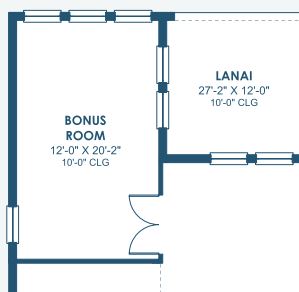

Key West I

Artisan Series

3,129-3,498 Sq.Ft. | 3-4 Bedrooms
2-4 Baths | 3-Car Garage

Mediterranean | FMD2

Tuscan | TUS4

Coastal C | COA4

Modern | MOD8

Modern Farmhouse | MFH7

Key West I

Artisan Series

3,129-3,498 Sq.Ft. | 3-4 Bedrooms
2-4 Baths | 3-Car Garage

OPT. 2ND MASTER SUITE

OPT. BONUS ROOM

OPT. BEDROOM 4

OPT. POOL BATH

OPT. DEN 2

OPT. BEDROOM 2 SUITE

OPT. DEN 3

MAIN FLOOR

OPT. STARGAZE RELAXATION M. BATH

OPT. M. BATH W/ DELUXE SHOWER