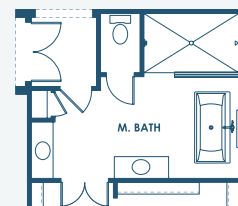

Key West I

Artisan Series

3,129-3,498 Sq.Ft. | 3-4 Bedrooms
2-4 Baths | 3-Car Garage

OPT. 2ND MASTER SUITE

OPT. BONUS ROOM

OPT. BEDROOM 4

OPT. POOL BATH

OPT. DEN 2

OPT. BEDROOM 2 SUITE

OPT. DEN 3

MAIN FLOOR

OPT. STARGAZE RELAXATION M. BATH

OPT. M. BATH W/ DELUXE SHOWER