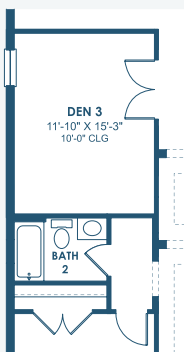

Key West I

Artisan Series

3,129-3,498 Sq.Ft. | 3-4 Bedrooms
2-4 Baths | 3-Car Garage

OPT. 2ND MASTER SUITE

OPT. BONUS ROOM

OPT. BEDROOM 4

OPT. POOL BATH

OPT. DEN 2

OPT. BEDROOM 2 SUITE

OPT. DEN 3

MAIN FLOOR

OPT. STARGAZE RELAXATION M. BATH

OPT. M. BATH W/ DELUXE SHOWER