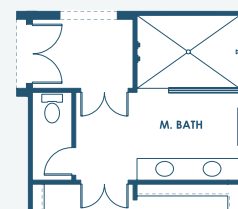

Key West I

Artisan Series

3,129-3,498 Sq.Ft. | 3-4 Bedrooms
2-4 Baths | 3-Car Garage

OPT. 2ND MASTER SUITE

OPT. BONUS ROOM

OPT. BEDROOM 4

OPT. POOL BATH

OPT. DEN 2

OPT. BEDROOM 2 SUITE

OPT. DEN 3

MAIN FLOOR

OPT. STARGAZE RELAXATION M. BATH

OPT. M. BATH W/ DELUXE SHOWER