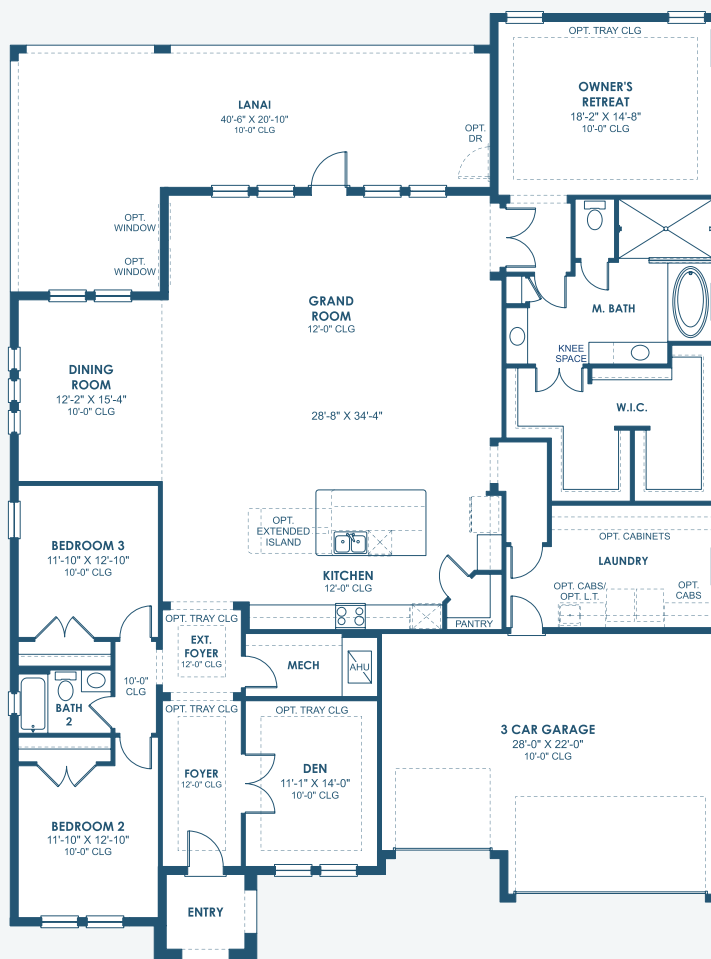

Key West I

Artisan Series

3,129-3,498 Sq.Ft. | 3-4 Bedrooms
2-4 Baths | 3-Car Garage

Mediterranean | FMD2

Tuscan | TUS4

Coastal C | COA4

Modern | MOD8

Modern Farmhouse | MFH7

Key West I

Artisan Series

3,129-3,498 Sq.Ft. | 3-4 Bedrooms
2-4 Baths | 3-Car Garage

OPT. 2ND MASTER SUITE

OPT. BONUS ROOM

OPT. BEDROOM 4

OPT. POOL BATH

OPT. DEN 2

OPT. BEDROOM 2 SUITE

OPT. DEN 3

MAIN FLOOR

OPT. STARGAZE RELAXATION M. BATH

OPT. M. BATH W/ DELUXE SHOWER