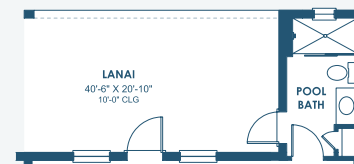

Key West I

Artisan Series

3,129-3,498 Sq.Ft. | 3-4 Bedrooms
2-4 Baths | 3-Car Garage

OPT. 2ND MASTER SUITE

OPT. BONUS ROOM

OPT. BEDROOM 4

OPT. POOL BATH

OPT. DEN 2

OPT. BEDROOM 2 SUITE

OPT. DEN 3

MAIN FLOOR

OPT. STARGAZE RELAXATION M. BATH

OPT. M. BATH W/ DELUXE SHOWER