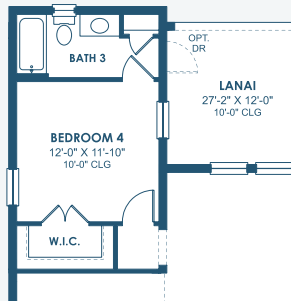

Key West I

Artisan Series

3,129-3,498 Sq.Ft. | 3-4 Bedrooms
2-4 Baths | 3-Car Garage

Mediterranean | FMD2

Tuscan | TUS4

Coastal C | COA4

Modern | MOD8

Modern Farmhouse | MFH7

Key West I

Artisan Series

3,129-3,498 Sq.Ft. | 3-4 Bedrooms
2-4 Baths | 3-Car Garage

OPT. 2ND MASTER SUITE

OPT. BONUS ROOM

OPT. BEDROOM 4

OPT. POOL BATH

OPT. DEN 2

OPT. BEDROOM 2 SUITE

OPT. DEN 3

MAIN FLOOR

OPT. STARGAZE RELAXATION M. BATH

OPT. M. BATH W/ DELUXE SHOWER