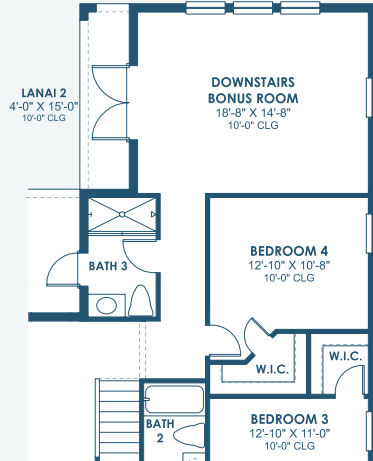

# Key Largo II

Artisan Series

3,560-3,900 Sq.Ft. | 4-5 Bedrooms  
4 Baths | 3-Car Garage

Mediterranean C | FMD3

Mediterranean E | FMD10

Tuscan | TUS5

Modern | MOD10

Modern Farmhouse | MFH9

## Artisan Series

3,560-3,900 Sq.Ft. | 4-5 Bedrooms  
4 Baths | 3-Car Garage

OPT. OWNER'S W.I.C.

OPT. ZEN RELAXATION MASTER BATHROOM

OPT. DEN 2

OPT. DEN

OPT. BONUS ROOM

OPT. BEDROOM 2 SUITE

OPT. O.D.K. PREP FOR FUTURE O.D.K.

OPT. WET BAR ILO CLOSET

MAIN FLOOR

SECOND FLOOR