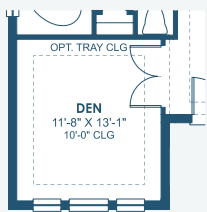

## Artisan Series

3,560-3,900 Sq.Ft. | 4-5 Bedrooms  
4 Baths | 3-Car Garage

OPT. OWNER'S W.I.C.

OPT. ZEN RELAXATION MASTER BATHROOM

OPT. DEN 2

OPT. DEN

OPT. BONUS ROOM

OPT. BEDROOM 2 SUITE

OPT. O.D.K. PREP FOR FUTURE O.D.K.

OPT. WET BAR ILO CLOSET

MAIN FLOOR

SECOND FLOOR