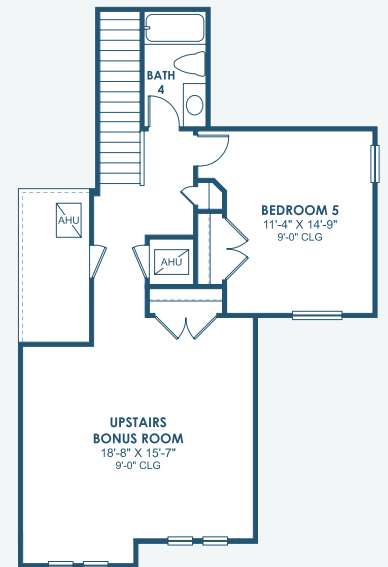

# Key Largo II

Artisan Series

3,560-3,900 Sq.Ft. | 4-5 Bedrooms  
4 Baths | 3-Car Garage

Mediterranean C | FMD3

Mediterranean E | FMD10

Tuscan | TUS5

Modern | MOD10

Modern Farmhouse | MFH9

## Artisan Series

3,560-3,900 Sq.Ft. | 4-5 Bedrooms  
4 Baths | 3-Car Garage

OPT. OWNER'S W.I.C.

OPT. ZEN RELAXATION MASTER BATHROOM

OPT. DEN 2

OPT. DEN

OPT. BONUS ROOM

OPT. BEDROOM 2 SUITE

OPT. O.D.K. PREP FOR FUTURE O.D.K.

OPT. WET BAR ILO CLOSET

MAIN FLOOR

SECOND FLOOR