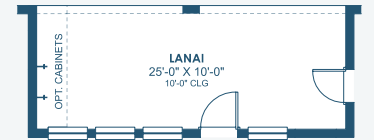

## Artisan Series

3,560-3,900 Sq.Ft. | 4-5 Bedrooms  
4 Baths | 3-Car Garage

OPT. OWNER'S W.I.C.

OPT. ZEN RELAXATION MASTER BATHROOM

OPT. DEN 2

OPT. DEN

OPT. BONUS ROOM

OPT. BEDROOM 2 SUITE

OPT. O.D.K. PREP FOR FUTURE O.D.K.

OPT. WET BAR ILO CLOSET

MAIN FLOOR

SECOND FLOOR