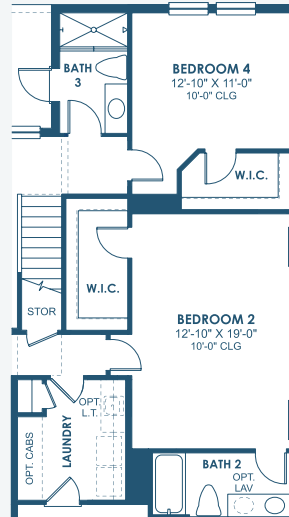

# Key Largo II

Artisan Series

3,560-3,900 Sq.Ft. | 4-5 Bedrooms  
4 Baths | 3-Car Garage

Mediterranean C | FMD3

Mediterranean E | FMD10

Tuscan | TUS5

Modern | MOD10

Modern Farmhouse | MFH9

# Key Largo II

## Artisan Series

3,560-3,900 Sq.Ft. | 4-5 Bedrooms  
4 Baths | 3-Car Garage

OPT. OWNER'S W.I.C.

OPT. ZEN RELAXATION MASTER BATHROOM

OPT. DEN 2

OPT. DEN

OPT. BONUS ROOM

OPT. BEDROOM 2 SUITE

OPT. O.D.K. PREP FOR FUTURE O.D.K.

OPT. WET BAR ILO CLOSET

MAIN FLOOR

SECOND FLOOR