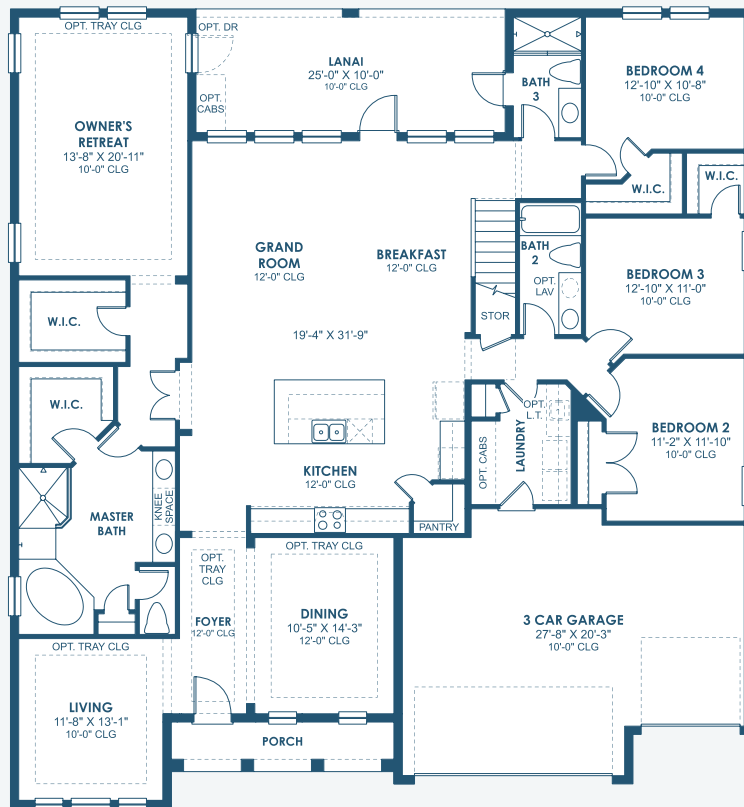

# Key Largo II

Artisan Series

3,560-3,900 Sq.Ft. | 4-5 Bedrooms  
4 Baths | 3-Car Garage

Mediterranean C | FMD3

Mediterranean E | FMD10

Tuscan | TUS5

Modern | MOD10

Modern Farmhouse | MFH9

## Artisan Series

3,560-3,900 Sq.Ft. | 4-5 Bedrooms  
4 Baths | 3-Car Garage

OPT. OWNER'S W.I.C.

OPT. ZEN RELAXATION MASTER BATHROOM

OPT. DEN 2

OPT. DEN

OPT. BONUS ROOM

OPT. BEDROOM 2 SUITE

OPT. O.D.K. PREP FOR FUTURE O.D.K.

OPT. WET BAR ILO CLOSET

MAIN FLOOR

SECOND FLOOR