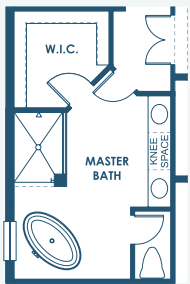

# Key Largo II

Artisan Series

3,560-3,900 Sq.Ft. | 4-5 Bedrooms  
4 Baths | 3-Car Garage

Mediterranean C | FMD3

Mediterranean E | FMD10

Tuscan | TUS5

Modern | MOD10

Modern Farmhouse | MFH9

# Key Largo II

## Artisan Series

3,560-3,900 Sq.Ft. | 4-5 Bedrooms  
4 Baths | 3-Car Garage

OPT. OWNER'S W.I.C.

OPT. ZEN RELAXATION MASTER BATHROOM

OPT. DEN 2

OPT. DEN

OPT. BONUS ROOM

OPT. BEDROOM 2 SUITE

OPT. O.D.K. PREP FOR FUTURE O.D.K.

OPT. WET BAR ILO CLOSET

MAIN FLOOR

SECOND FLOOR