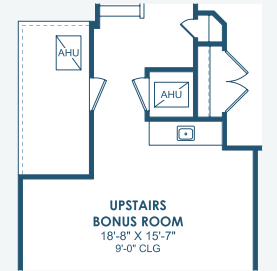

# Key Largo II

Artisan Series

3,560-3,900 Sq.Ft. | 4-5 Bedrooms  
4 Baths | 3-Car Garage

Mediterranean C | FMD3

Mediterranean E | FMD10

Tuscan | TUS5

Modern | MOD10

Modern Farmhouse | MFH9

## Artisan Series

3,560-3,900 Sq.Ft. | 4-5 Bedrooms  
4 Baths | 3-Car Garage

OPT. OWNER'S W.I.C.

OPT. ZEN RELAXATION MASTER BATHROOM

OPT. DEN 2

OPT. DEN

OPT. BONUS ROOM

OPT. BEDROOM 2 SUITE

OPT. O.D.K. PREP FOR FUTURE O.D.K.

OPT. WET BAR ILO CLOSET

MAIN FLOOR

SECOND FLOOR