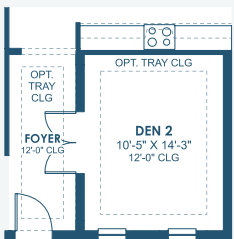

## Artisan Series

3,560-3,900 Sq.Ft. | 4-5 Bedrooms  
4 Baths | 3-Car Garage

OPT. OWNER'S W.I.C.

OPT. ZEN RELAXATION MASTER BATHROOM

OPT. DEN 2

OPT. DEN

OPT. BONUS ROOM

OPT. BEDROOM 2 SUITE

OPT. O.D.K. PREP FOR FUTURE O.D.K.

OPT. WET BAR ILO CLOSET

MAIN FLOOR

SECOND FLOOR