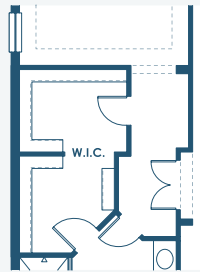

Key Largo II

Artisan Series

3,560-3,900 Sq.Ft. | 4-5 Bedrooms
4 Baths | 3-Car Garage

OPT. OWNER'S W.I.C.