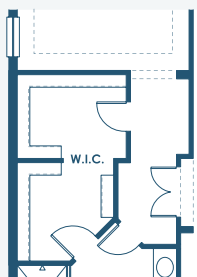

Key Largo I

Artisan Series

2,839-3,179 Sq.Ft. | 3-4 Bedrooms
3 Baths | 3-Car Garage

Mediterranean C | FMD5

Mediterranean E | FMD4

Tuscan | TUS4

Modern | MOD6

Modern Farmhouse | MFH3

Key Largo I

Artisan Series

2,839-3,179 Sq.Ft. | 3-4 Bedrooms
3 Baths | 3-Car Garage

OPT. OWNER'S W.I.C.

OPT. O.D.K. PREP FOR FUTURE O.D.K.

OPT. BONUS ROOM

OPT. ZEN RELAXATION MASTER BATHROOM

OPT. DEN 2

OPT. DEN

MAIN FLOOR

OPT. BEDROOM 2 SUITE