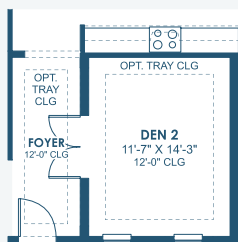

Key Largo I

Artisan Series

2,839-3,179 Sq.Ft. | 3-4 Bedrooms
3 Baths | 3-Car Garage

OPT. OWNER'S W.I.C.

OPT. O.D.K. PREP FOR FUTURE O.D.K.

OPT. BONUS ROOM

OPT. ZEN RELAXATION MASTER BATHROOM

OPT. DEN 2

OPT. DEN

MAIN FLOOR

OPT. BEDROOM 2 SUITE