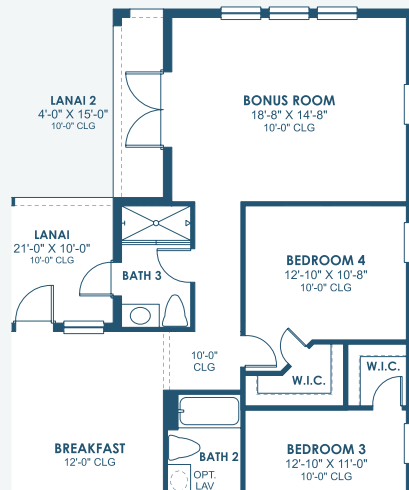

Key Largo I

Artisan Series

2,839-3,179 Sq.Ft. | 3-4 Bedrooms
3 Baths | 3-Car Garage

Mediterranean C | FMD5

Mediterranean E | FMD4

Tuscan | TUS4

Modern | MOD6

Modern Farmhouse | MFH3

Key Largo I

Artisan Series

2,839-3,179 Sq.Ft. | 3-4 Bedrooms
3 Baths | 3-Car Garage

OPT. OWNER'S W.I.C.

OPT. O.D.K. PREP FOR FUTURE O.D.K.

OPT. BONUS ROOM

OPT. ZEN RELAXATION MASTER BATHROOM

OPT. DEN 2

OPT. DEN

MAIN FLOOR

OPT. BEDROOM 2 SUITE