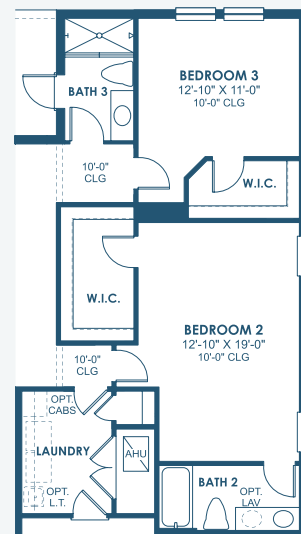

Key Largo I

Artisan Series

2,839-3,179 Sq.Ft. | 3-4 Bedrooms
3 Baths | 3-Car Garage

Mediterranean C | FMD5

Mediterranean E | FMD4

Tuscan | TUS4

Modern | MOD6

Modern Farmhouse | MFH3

Key Largo I

Artisan Series

2,839-3,179 Sq.Ft. | 3-4 Bedrooms
3 Baths | 3-Car Garage

OPT. OWNER'S W.I.C.

OPT. O.D.K. PREP FOR FUTURE O.D.K.

OPT. BONUS ROOM

OPT. ZEN RELAXATION MASTER BATHROOM

OPT. DEN 2

OPT. DEN

MAIN FLOOR

OPT. BEDROOM 2 SUITE