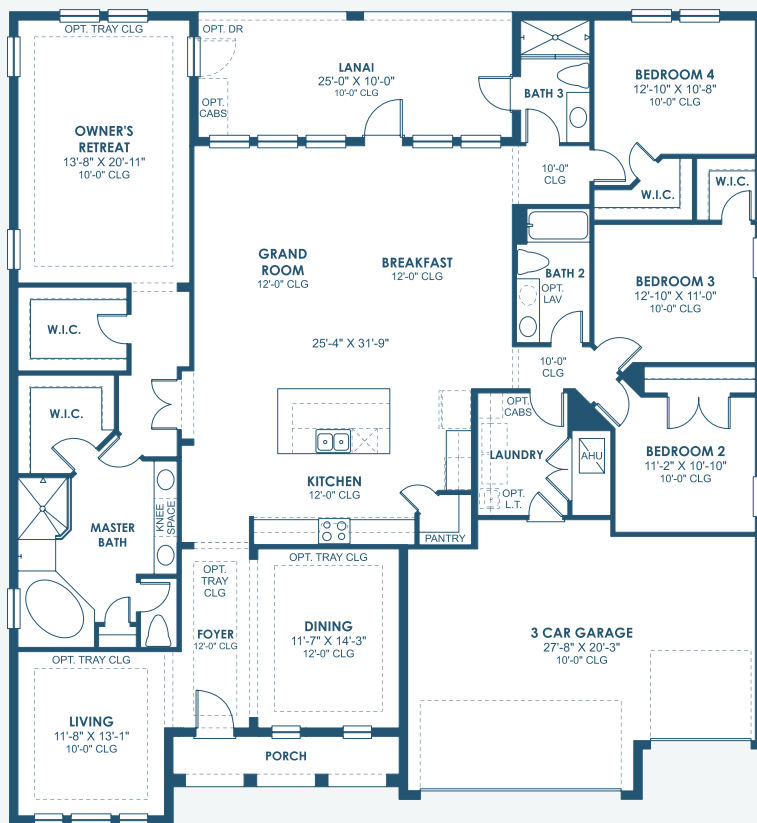

Key Largo I

Artisan Series

2,839-3,179 Sq.Ft. | 3-4 Bedrooms
3 Baths | 3-Car Garage

Mediterranean C | FMD5

Mediterranean E | FMD4

Tuscan | TUS4

Modern | MOD6

Modern Farmhouse | MFH3

Key Largo I

Artisan Series

2,839-3,179 Sq.Ft. | 3-4 Bedrooms
3 Baths | 3-Car Garage

OPT. OWNER'S W.I.C.

OPT. O.D.K. PREP FOR FUTURE O.D.K.

OPT. BONUS ROOM

OPT. ZEN RELAXATION MASTER BATHROOM

OPT. DEN 2

OPT. DEN

MAIN FLOOR

OPT. BEDROOM 2 SUITE