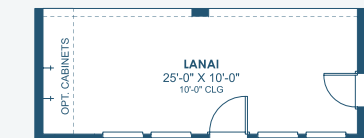

Key Largo I

Artisan Series

2,839-3,179 Sq.Ft. | 3-4 Bedrooms
3 Baths | 3-Car Garage

Mediterranean C | FMD5

Mediterranean E | FMD4

Tuscan | TUS4

Modern | MOD6

Modern Farmhouse | MFH3

Key Largo I

Artisan Series

2,839-3,179 Sq.Ft. | 3-4 Bedrooms
3 Baths | 3-Car Garage

OPT. OWNER'S W.I.C.

OPT. O.D.K. PREP FOR FUTURE O.D.K.

OPT. BONUS ROOM

OPT. ZEN RELAXATION MASTER BATHROOM

OPT. DEN 2