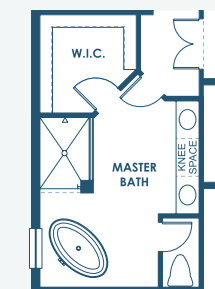

Key Largo I

Artisan Series

2,839-3,179 Sq.Ft. | 3-4 Bedrooms
3 Baths | 3-Car Garage

OPT. OWNER'S W.I.C.

OPT. O.D.K. PREP FOR FUTURE O.D.K.

OPT. BONUS ROOM

OPT. ZEN RELAXATION MASTER BATHROOM

OPT. DEN 2

OPT. DEN

MAIN FLOOR

OPT. BEDROOM 2 SUITE