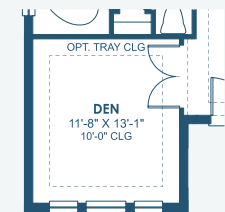

Key Largo I

Artisan Series

2,839-3,179 Sq.Ft. | 3-4 Bedrooms
3 Baths | 3-Car Garage

OPT. OWNER'S W.I.C.

OPT. O.D.K. PREP FOR FUTURE O.D.K.

OPT. BONUS ROOM

OPT. ZEN RELAXATION MASTER BATHROOM

OPT. DEN 2

OPT. DEN

MAIN FLOOR

OPT. BEDROOM 2 SUITE