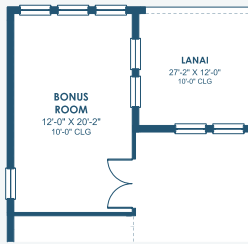

## Artisan Series

4,250-4,619 Sq.Ft. | 4-6 Bedrooms  
3-5 Baths | 3-Car Garage

OPT. M. BATH W/  
DELUXE SHOWER

OPT. STARGAZE  
RELAXATION M. BATH

OPT. POOL BATH

OPT. BONUS ROOM W/  
GUEST SUITE AND BATH 6

OPT. 2ND MASTER SUITE

OPT. BEDROOM 6

OPT. BONUS ROOM

MAIN FLOOR

SECOND FLOOR

OPT. DEN 3

OPT. DEN 2

OPT. MEDIA ROOM

OPT. BEDROOM 5

OPT. BEDROOM 5  
W/ WET BAR