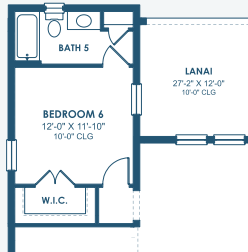

## Artisan Series

4,250-4,619 Sq.Ft. | 4-6 Bedrooms  
3-5 Baths | 3-Car Garage

OPT. M. BATH W/  
DELUXE SHOWER

OPT. STARGAZE  
RELAXATION M. BATH

OPT. POOL BATH

OPT. BONUS ROOM W/  
GUEST SUITE AND BATH 6

OPT. 2ND MASTER SUITE

OPT. BEDROOM 6

OPT. BONUS ROOM

MAIN FLOOR

SECOND FLOOR

OPT. DEN 3

OPT. DEN 2

OPT. MEDIA ROOM

OPT. BEDROOM 5

OPT. BEDROOM 5  
W/ WET BAR