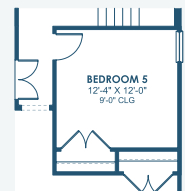

## Artisan Series

4,250-4,619 Sq.Ft. | 4-6 Bedrooms  
3-5 Baths | 3-Car Garage

OPT. M. BATH W/  
DELUXE SHOWER

OPT. STARGAZE  
RELAXATION M. BATH

OPT. POOL BATH

OPT. BONUS ROOM W/  
GUEST SUITE AND BATH 6

OPT. 2ND MASTER SUITE

OPT. BEDROOM 6

OPT. BONUS ROOM

MAIN FLOOR

SECOND FLOOR

OPT. DEN 3

OPT. DEN 2

OPT. MEDIA ROOM

OPT. BEDROOM 5

OPT. BEDROOM 5  
W/ WET BAR