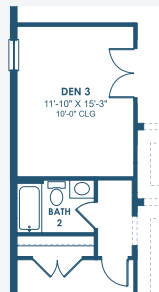

## Artisan Series

4,250-4,619 Sq.Ft. | 4-6 Bedrooms  
3-5 Baths | 3-Car Garage

OPT. M. BATH W/  
DELUXE SHOWER

OPT. STARGAZE  
RELAXATION M. BATH

OPT. POOL BATH

OPT. BONUS ROOM W/  
GUEST SUITE AND BATH 6

OPT. 2ND MASTER SUITE

OPT. BEDROOM 6

OPT. BONUS ROOM

MAIN FLOOR

SECOND FLOOR

OPT. DEN 3

OPT. DEN 2

OPT. MEDIA ROOM

OPT. BEDROOM 5

OPT. BEDROOM 5  
W/ WET BAR