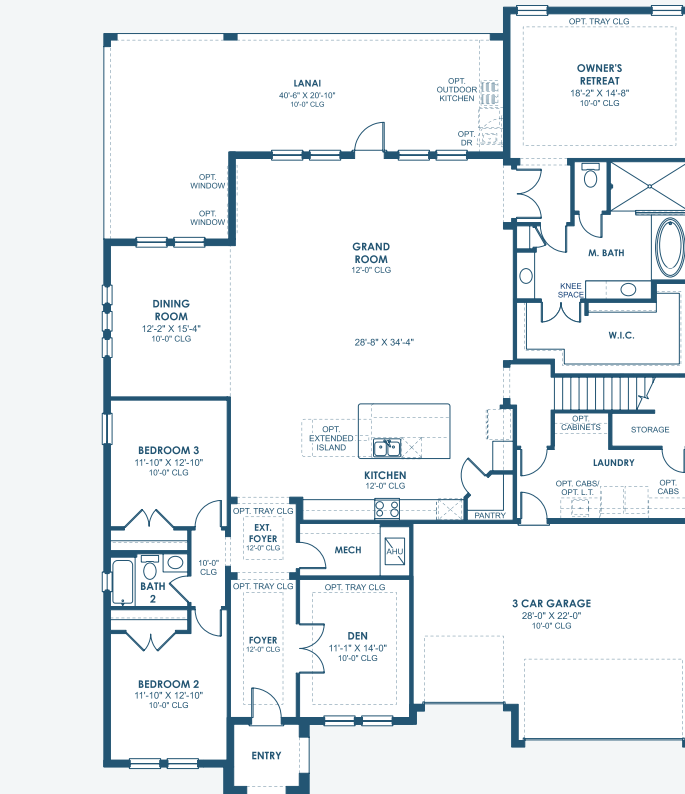

# Key West II

Artisan Series

4,250-4,619 Sq.Ft. | 4-6 Bedrooms  
3-5 Baths | 3-Car Garage

Mediterranean | FMD4

Tuscan | TUS5

Coastal C | COA1

Modern | MOD3

Modern Farmhouse | MFH6

## Artisan Series

4,250-4,619 Sq.Ft. | 4-6 Bedrooms  
3-5 Baths | 3-Car Garage

OPT. M. BATH W/  
DELUXE SHOWER

OPT. STARGAZE  
RELAXATION M. BATH

OPT. POOL BATH

OPT. BONUS ROOM W/  
GUEST SUITE AND BATH 6

OPT. 2ND MASTER SUITE

OPT. BEDROOM 6

OPT. BONUS ROOM

MAIN FLOOR

SECOND FLOOR

OPT. DEN 3

OPT. DEN 2

OPT. MEDIA ROOM

OPT. BEDROOM 5

OPT. BEDROOM 5  
W/ WET BAR