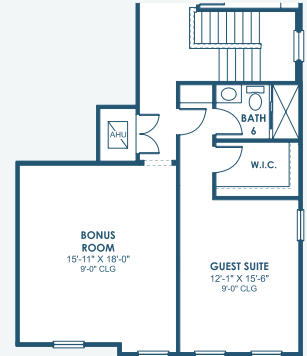

# Key West II

Artisan Series

4,250-4,619 Sq.Ft. | 4-6 Bedrooms  
3-5 Baths | 3-Car Garage

Mediterranean | FMD4

Tuscan | TUS5

Coastal C | COA1

Modern | MOD3

Modern Farmhouse | MFH6

## Artisan Series

4,250-4,619 Sq.Ft. | 4-6 Bedrooms  
3-5 Baths | 3-Car Garage

OPT. M. BATH W/  
DELUXE SHOWER

OPT. STARGAZE  
RELAXATION M. BATH

OPT. POOL BATH

OPT. BONUS ROOM W/  
GUEST SUITE AND BATH 6

OPT. 2ND MASTER SUITE

OPT. BEDROOM 6

OPT. BONUS ROOM

MAIN FLOOR

SECOND FLOOR

OPT. DEN 3

OPT. DEN 2

OPT. MEDIA ROOM

OPT. BEDROOM 5

OPT. BEDROOM 5  
W/ WET BAR