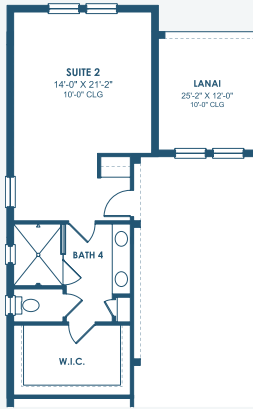

# Key West II

Artisan Series

4,250-4,619 Sq.Ft. | 4-6 Bedrooms  
3-5 Baths | 3-Car Garage

Mediterranean | FMD4

Tuscan | TUS5

Coastal C | COA1

Modern | MOD3

Modern Farmhouse | MFH6

## Artisan Series

4,250-4,619 Sq.Ft. | 4-6 Bedrooms  
3-5 Baths | 3-Car Garage

OPT. M. BATH W/  
DELUXE SHOWER

OPT. STARGAZE  
RELAXATION M. BATH

OPT. POOL BATH

OPT. BONUS ROOM W/  
GUEST SUITE AND BATH 6

OPT. 2ND MASTER SUITE

OPT. BEDROOM 6

OPT. BONUS ROOM

MAIN FLOOR

SECOND FLOOR

OPT. DEN 3

OPT. DEN 2

OPT. MEDIA ROOM

OPT. BEDROOM 5

OPT. BEDROOM 5  
W/ WET BAR