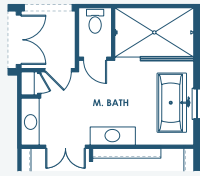

OPT. STARGAZE
RELAXATION M. BATH