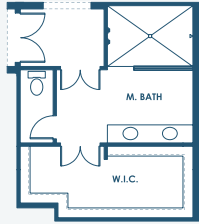

Key West II

Artisan Series

4,250-4,619 Sq.Ft. | 4-6 Bedrooms
3-5 Baths | 3-Car Garage

OPT. M. BATH W/
DELUXE SHOWER