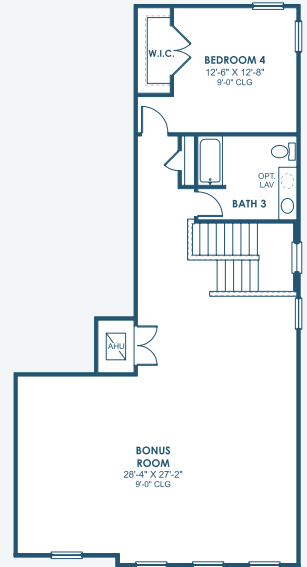

# Key West II

Artisan Series

4,250-4,619 Sq.Ft. | 4-6 Bedrooms  
3-5 Baths | 3-Car Garage

Mediterranean | FMD4

Tuscan | TUS5

Coastal C | COA1

Modern | MOD3

Modern Farmhouse | MFH6

## Artisan Series

4,250-4,619 Sq.Ft. | 4-6 Bedrooms  
3-5 Baths | 3-Car Garage

OPT. M. BATH W/  
DELUXE SHOWER

OPT. STARGAZE  
RELAXATION M. BATH

OPT. POOL BATH

OPT. BONUS ROOM W/  
GUEST SUITE AND BATH 6

OPT. 2ND MASTER SUITE

OPT. BEDROOM 6

OPT. BONUS ROOM

MAIN FLOOR

SECOND FLOOR

OPT. DEN 3

OPT. DEN 2

OPT. MEDIA ROOM

OPT. BEDROOM 5

OPT. BEDROOM 5  
W/ WET BAR