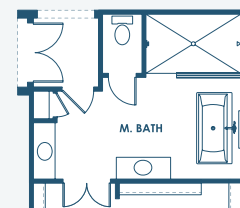

Key West I

Artisan Series

3,129-3,498 Sq.Ft. | 3-4 Bedrooms
2-4 Baths | 3-Car Garage

OPT. 2ND MASTER SUITE

OPT. BONUS ROOM

OPT. BEDROOM 4

OPT. POOL BATH

OPT. DEN 2

OPT. BEDROOM 2 SUITE

MAIN FLOOR

OPT. STARGAZE RELAXATION M. BATH

OPT. M. BATH W/ DELUXE SHOWER

OPT. DEN 3