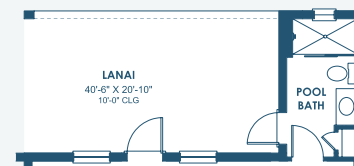

Key West I

Artisan Series

3,129-3,498 Sq.Ft. | 3-4 Bedrooms
2-4 Baths | 3-Car Garage

OPT. 2ND MASTER SUITE

OPT. BONUS ROOM

OPT. BEDROOM 4

OPT. POOL BATH

OPT. DEN 2

OPT. BEDROOM 2 SUITE

MAIN FLOOR

OPT. STARGAZE RELAXATION M. BATH

OPT. M. BATH W/ DELUXE SHOWER

OPT. DEN 3