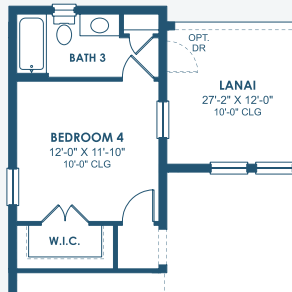

Key West I

Artisan Series

3,129-3,498 Sq.Ft. | 3-4 Bedrooms
2-4 Baths | 3-Car Garage

Mediterranean | FMD2

Tuscan | TUS4

Coastal C | COA4

Modern Farmhouse | MFH7

Modern | MOD8

Key West I

Artisan Series

3,129-3,498 Sq.Ft. | 3-4 Bedrooms
2-4 Baths | 3-Car Garage

OPT. 2ND MASTER SUITE

OPT. BONUS ROOM

OPT. BEDROOM 4

OPT. POOL BATH

OPT. DEN 2

OPT. BEDROOM 2 SUITE

MAIN FLOOR

OPT. STARGAZE RELAXATION M. BATH

OPT. M. BATH W/ DELUXE SHOWER

OPT. DEN 3