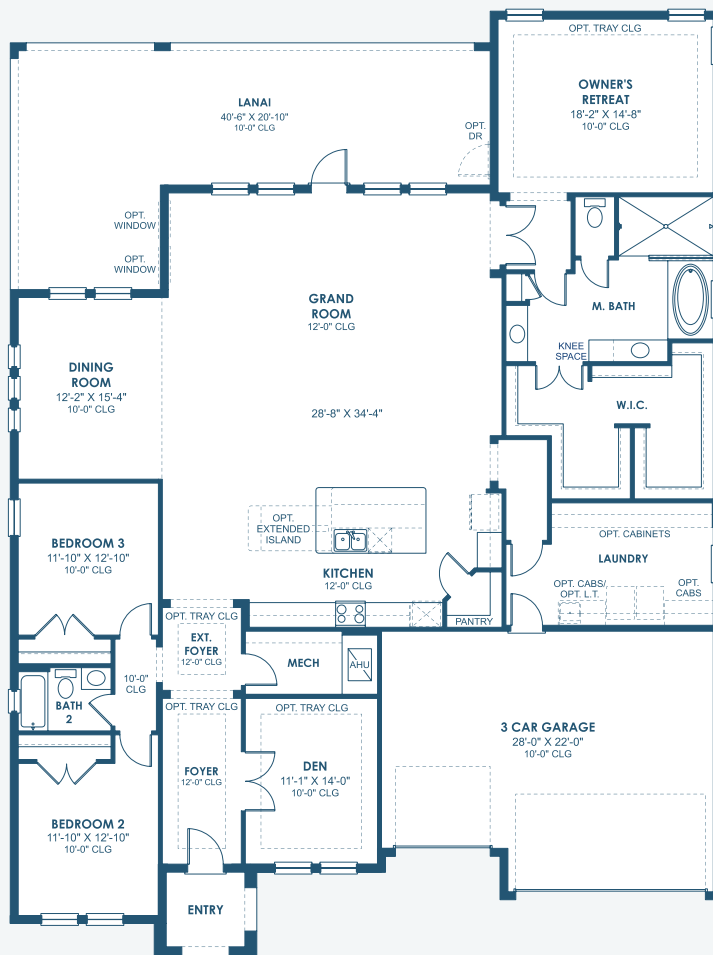

Key West I

Artisan Series

3,129-3,498 Sq.Ft. | 3-4 Bedrooms
2-4 Baths | 3-Car Garage

Mediterranean | FMD2

Tuscan | TUS4

Coastal C | COA4

Modern Farmhouse | MFH7

Modern | MOD8

Key West I

Artisan Series

3,129-3,498 Sq.Ft. | 3-4 Bedrooms
2-4 Baths | 3-Car Garage

OPT. 2ND MASTER SUITE

OPT. BONUS ROOM

OPT. BEDROOM 4

OPT. POOL BATH

OPT. DEN 2

OPT. BEDROOM 2 SUITE

MAIN FLOOR

OPT. STARGAZE RELAXATION M. BATH

OPT. M. BATH W/ DELUXE SHOWER

OPT. DEN 3