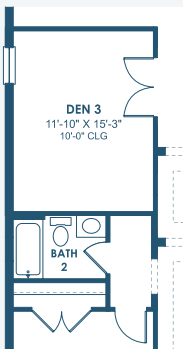

Key West I

Artisan Series

3,129-3,498 Sq.Ft. | 3-4 Bedrooms
2-4 Baths | 3-Car Garage

Mediterranean | FMD2

Tuscan | TUS4

Coastal C | COA4

Modern Farmhouse | MFH7

Modern | MOD8

Key West I

Artisan Series

3,129-3,498 Sq.Ft. | 3-4 Bedrooms
2-4 Baths | 3-Car Garage

OPT. 2ND MASTER SUITE

OPT. BONUS ROOM

OPT. BEDROOM 4

OPT. POOL BATH

OPT. DEN 2

OPT. BEDROOM 2 SUITE

MAIN FLOOR

OPT. STARGAZE RELAXATION M. BATH

OPT. M. BATH W/ DELUXE SHOWER

OPT. DEN 3