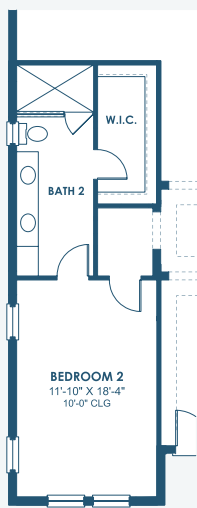

Key West I

Artisan Series

3,129-3,498 Sq.Ft. | 3-4 Bedrooms
2-4 Baths | 3-Car Garage

Mediterranean | FMD2

Tuscan | TUS4

Coastal C | COA4

Modern Farmhouse | MFH7

Modern | MOD8

Key West I

Artisan Series

3,129-3,498 Sq.Ft. | 3-4 Bedrooms
2-4 Baths | 3-Car Garage

OPT. 2ND MASTER SUITE

OPT. BONUS ROOM

OPT. BEDROOM 4

OPT. POOL BATH

OPT. DEN 2

OPT. BEDROOM 2 SUITE

MAIN FLOOR

OPT. STARGAZE RELAXATION M. BATH

OPT. M. BATH W/ DELUXE SHOWER

OPT. DEN 3