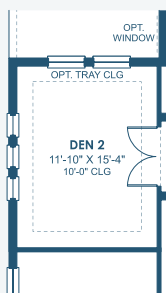

Key West I

Artisan Series

3,129-3,498 Sq.Ft. | 3-4 Bedrooms
2-4 Baths | 3-Car Garage

OPT. 2ND MASTER SUITE

OPT. BONUS ROOM

OPT. BEDROOM 4

OPT. POOL BATH

OPT. DEN 2