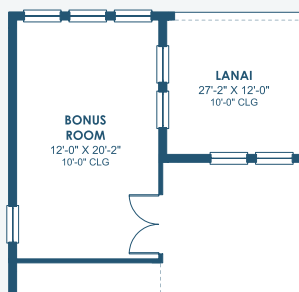

Key West I

Artisan Series

3,129-3,498 Sq.Ft. | 3-4 Bedrooms
2-4 Baths | 3-Car Garage

Mediterranean | FMD2

Tuscan | TUS4

Coastal C | COA4

Modern Farmhouse | MFH7

Modern | MOD8

Key West I

Artisan Series

3,129-3,498 Sq.Ft. | 3-4 Bedrooms
2-4 Baths | 3-Car Garage

OPT. 2ND MASTER SUITE

OPT. BONUS ROOM

OPT. BEDROOM 4

OPT. POOL BATH

OPT. DEN 2

OPT. BEDROOM 2 SUITE

MAIN FLOOR

OPT. STARGAZE RELAXATION M. BATH

OPT. M. BATH W/ DELUXE SHOWER

OPT. DEN 3