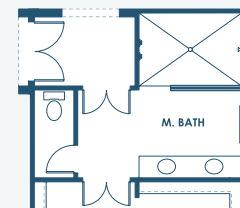

Key West I

Artisan Series

3,129-3,498 Sq.Ft. | 3-4 Bedrooms
2-4 Baths | 3-Car Garage

OPT. 2ND MASTER SUITE

OPT. BONUS ROOM

OPT. BEDROOM 4

OPT. POOL BATH

OPT. DEN 2

OPT. BEDROOM 2 SUITE

MAIN FLOOR

OPT. STARGAZE RELAXATION M. BATH

OPT. M. BATH W/ DELUXE SHOWER

OPT. DEN 3