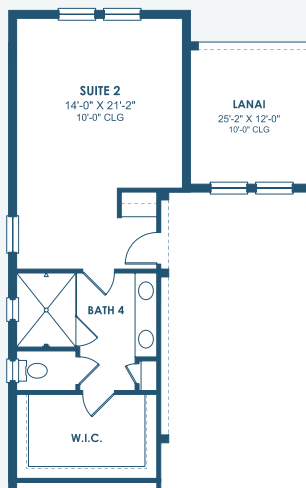

Key West I

Artisan Series

3,129-3,498 Sq.Ft. | 3-4 Bedrooms
2-4 Baths | 3-Car Garage

Mediterranean | FMD2

Tuscan | TUS4

Coastal C | COA4

Modern Farmhouse | MFH7

Modern | MOD8

Key West I

Artisan Series

3,129-3,498 Sq.Ft. | 3-4 Bedrooms
2-4 Baths | 3-Car Garage

OPT. 2ND MASTER SUITE

OPT. BONUS ROOM

OPT. BEDROOM 4

OPT. POOL BATH

OPT. DEN 2

OPT. BEDROOM 2 SUITE

MAIN FLOOR

OPT. STARGAZE RELAXATION M. BATH

OPT. M. BATH W/ DELUXE SHOWER

OPT. DEN 3