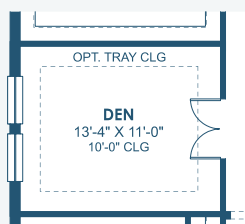

# Islamorada II

Artisan Series

3,144 Sq.Ft. | 4-5 Bedrooms  
4 Baths | 3-Car Garage

Mediterranean B | FMD11

Tuscan | TUS4

Coastal C | COA01

Modern | MOD5

Modern Farmhouse | MFH3

# Islamorada II

Artisan Series

3,144 Sq.Ft. | 4-5 Bedrooms  
4 Baths | 3-Car Garage

**MAIN FLOOR**

**SECOND FLOOR**

**OPT. DEN**

**OPT. DEN 2**

**OPT. SHOWER AT BATH 2**