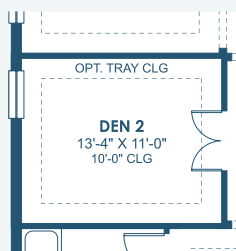

# Islamorada II

Artisan Series

3,144 Sq.Ft. | 4-5 Bedrooms  
4 Baths | 3-Car Garage

Mediterranean B | FMD11

Tuscan | TUS4

Coastal C | COA01

Modern | MOD5

Modern Farmhouse | MFH3

# Islamorada II

Artisan Series

3,144 Sq.Ft. | 4-5 Bedrooms  
4 Baths | 3-Car Garage

**MAIN FLOOR**

**SECOND FLOOR**

**OPT. DEN**

**OPT. DEN 2**

**OPT. SHOWER AT BATH 2**