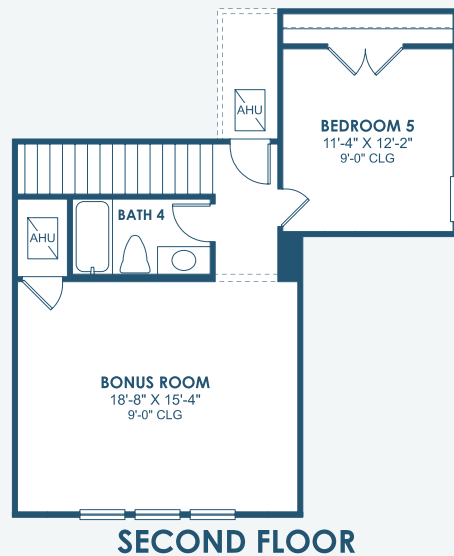

# Islamorada II

Artisan Series

3,144 Sq.Ft. | 4-5 Bedrooms  
4 Baths | 3-Car Garage

Mediterranean B | FMD11

Tuscan | TUS4

Coastal C | COA01

Modern | MOD5

Modern Farmhouse | MFH3

# Islamorada II

Artisan Series

3,144 Sq.Ft. | 4-5 Bedrooms  
4 Baths | 3-Car Garage

**MAIN FLOOR**

**SECOND FLOOR**

**OPT. DEN**

**OPT. DEN 2**

**OPT. SHOWER AT BATH 2**