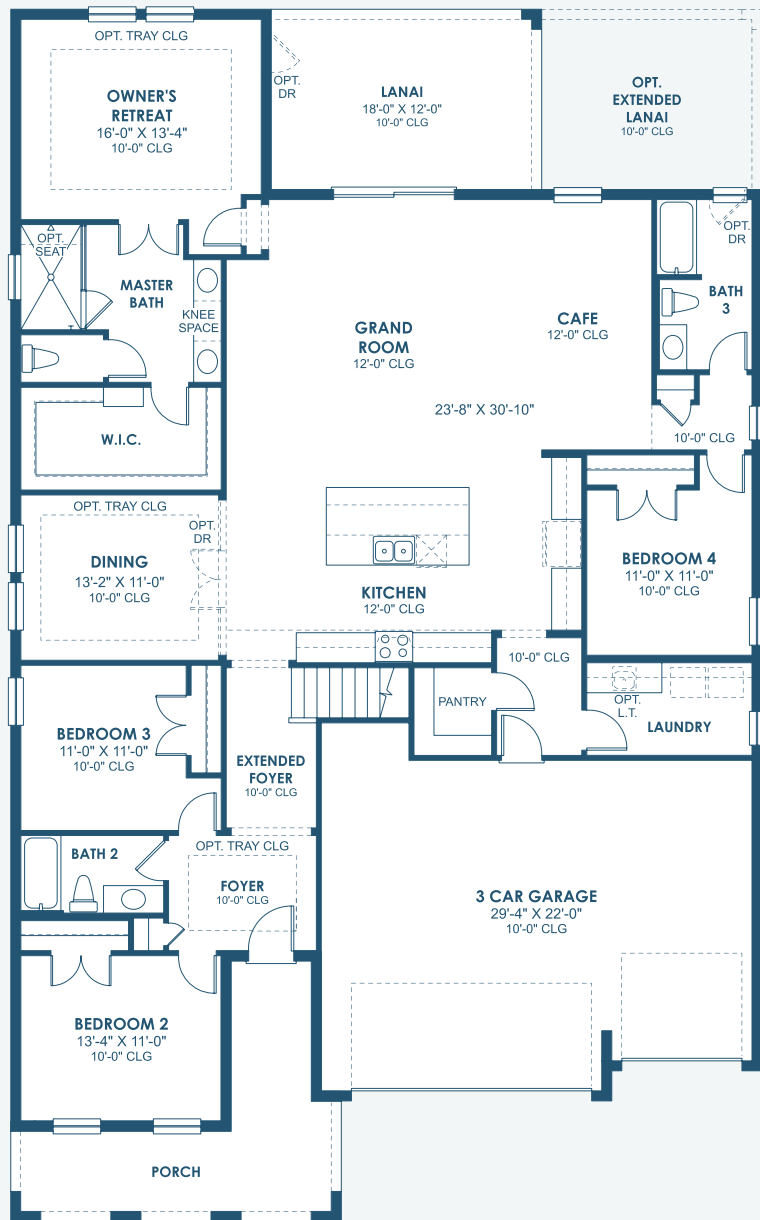

# Islamorada II

Artisan Series

3,144 Sq.Ft. | 4-5 Bedrooms  
4 Baths | 3-Car Garage

Mediterranean B | FMD11

Tuscan | TUS4

Coastal C | COA01

Modern | MOD5

Modern Farmhouse | MFH3

# Islamorada II

Artisan Series

3,144 Sq.Ft. | 4-5 Bedrooms  
4 Baths | 3-Car Garage

**MAIN FLOOR**

**SECOND FLOOR**

**OPT. DEN**

**OPT. DEN 2**

**OPT. SHOWER AT BATH 2**