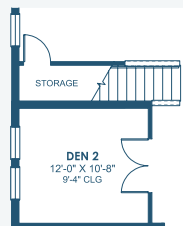

Granada I

Artisan Series

4,828-4,900 Sq.Ft. | 5-7 Bedrooms
5-6 Baths | 3-Car Garage

OPT. DEN 2