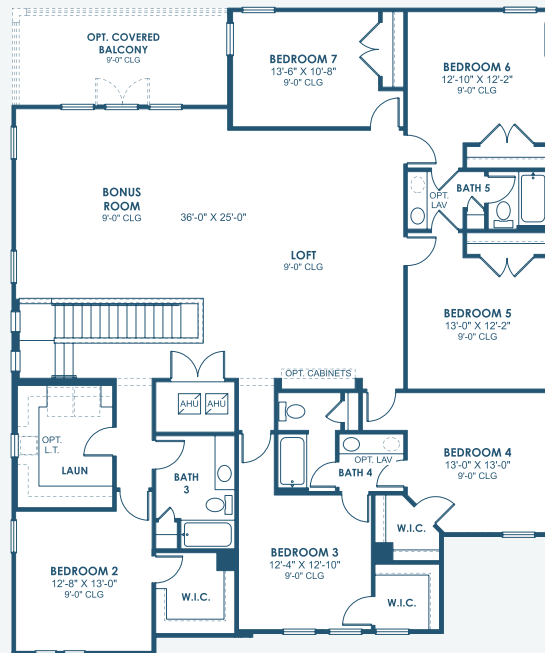

Granada I

Artisan Series

4,828-4,900 Sq.Ft. | 5-7 Bedrooms
5-6 Baths | 3-Car Garage

Mediterranean | FMD2

European Country | EUC1

Tuscan | TUS2

Coastal C | COA6

Modern | MOD2

Modern Farmhouse | MFH2

Granada I

Artisan Series

4,828-4,900 Sq.Ft. | 5-7 Bedrooms
5-6 Baths | 3-Car Garage

OPT. O.D.K. PREP FOR FUTURE O.D.K.

OPT. POOL BATH W/ LANAI

MAIN FLOOR

OPT. UPPER OWNER'S SUITE

OPT. UPPER OWNER'S SUITE W/ STARGAZE RELAXATION M. BATH

SECOND FLOOR

OPT. DEN 2

OPT. STARGAZE RELAXATION M. BATH

OPT. M. BATH W/ DELUXE SHOWER