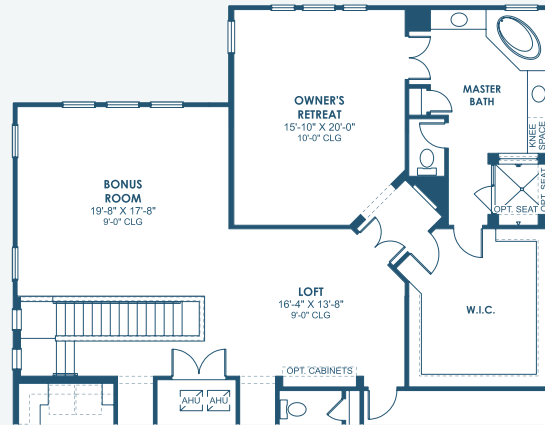

Granada I

Artisan Series

4,828-4,900 Sq.Ft. | 5-7 Bedrooms
5-6 Baths | 3-Car Garage

Mediterranean | FMD2

European Country | EUC1

Tuscan | TUS2

Coastal C | COA6

Modern | MOD2

Modern Farmhouse | MFH2

Granada I

Artisan Series

4,828-4,900 Sq.Ft. | 5-7 Bedrooms
5-6 Baths | 3-Car Garage

OPT. O.D.K. PREP FOR FUTURE O.D.K.

OPT. POOL BATH W/ LANAI

MAIN FLOOR

OPT. UPPER OWNER'S SUITE

OPT. UPPER OWNER'S SUITE W/ STARGAZE RELAXATION M. BATH

SECOND FLOOR

OPT. DEN 2

OPT. STARGAZE RELAXATION M. BATH

OPT. M. BATH W/ DELUXE SHOWER