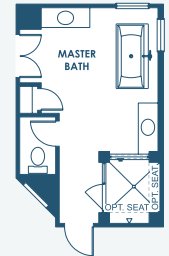

Modern Farmhouse | MFH2

Granada I

Artisan Series

4,828-4,900 Sq.Ft. | 5-7 Bedrooms
5-6 Baths | 3-Car Garage

OPT. O.D.K. PREP FOR FUTURE O.D.K.

OPT. POOL BATH W/ LANAI

MAIN FLOOR

OPT. UPPER OWNER'S SUITE

OPT. UPPER OWNER'S SUITE W/ STARGAZE RELAXATION M. BATH

SECOND FLOOR

OPT. DEN 2

OPT. STARGAZE RELAXATION M. BATH

OPT. M. BATH W/ DELUXE SHOWER