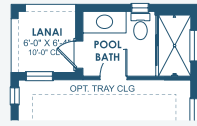

Modern Farmhouse | MFH2

Granada I

Artisan Series

4,828-4,900 Sq.Ft. | 5-7 Bedrooms
5-6 Baths | 3-Car Garage

OPT. O.D.K. PREP FOR FUTURE O.D.K.

OPT. POOL BATH W/ LANAI

MAIN FLOOR

OPT. UPPER OWNER'S SUITE

OPT. UPPER OWNER'S SUITE W/ STARGAZE RELAXATION M. BATH

SECOND FLOOR

OPT. DEN 2

OPT. STARGAZE RELAXATION M. BATH

OPT. M. BATH W/ DELUXE SHOWER