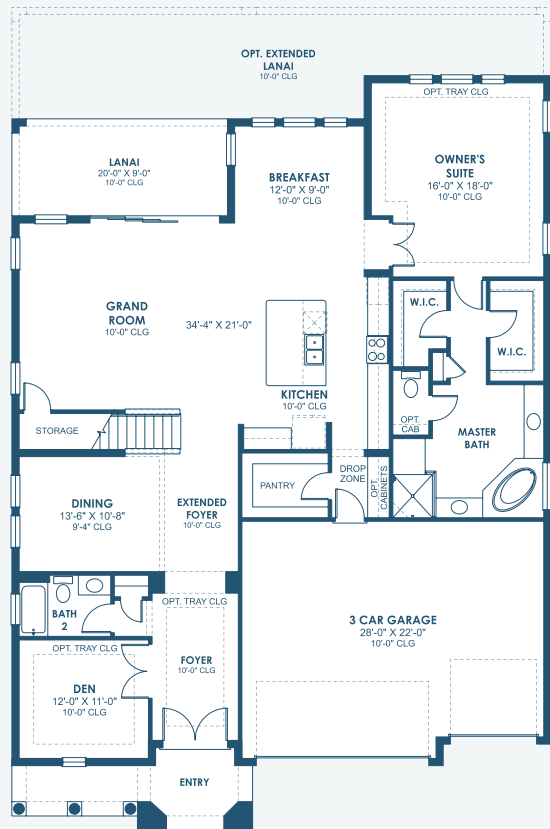

Granada I

Artisan Series

4,828-4,900 Sq.Ft. | 5-7 Bedrooms
5-6 Baths | 3-Car Garage

Mediterranean | FMD2

European Country | EUC1

Tuscan | TUS2

Coastal C | COA6

Modern | MOD2

Modern Farmhouse | MFH2

Granada I

Artisan Series

4,828-4,900 Sq.Ft. | 5-7 Bedrooms
5-6 Baths | 3-Car Garage

OPT. O.D.K. PREP FOR FUTURE O.D.K.

OPT. POOL BATH W/ LANAI

MAIN FLOOR

OPT. UPPER OWNER'S SUITE

OPT. UPPER OWNER'S SUITE W/ STARGAZE RELAXATION M. BATH

SECOND FLOOR

OPT. DEN 2

OPT. STARGAZE RELAXATION M. BATH

OPT. M. BATH W/ DELUXE SHOWER