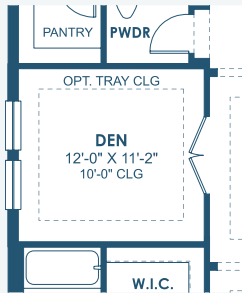

Bayport I

Artisan Series

2,756 Sq.Ft. | 3 Bedrooms
3.5 Baths | 3-Car Garage

Mediterranean A | FMD13

Tuscan | TUS10

Coastal | COA1

Modern | MOD4

Modern Farmhouse | MFH5

Bayport I

Artisan Series

2,756 Sq.Ft. | 3 Bedrooms
3.5 Baths | 3-Car Garage

OPT. O.D.K. PREP FOR FUTURE O.D.K.

MAIN FLOOR

OPT. STARGAZE M. BATH

OPT. DEN