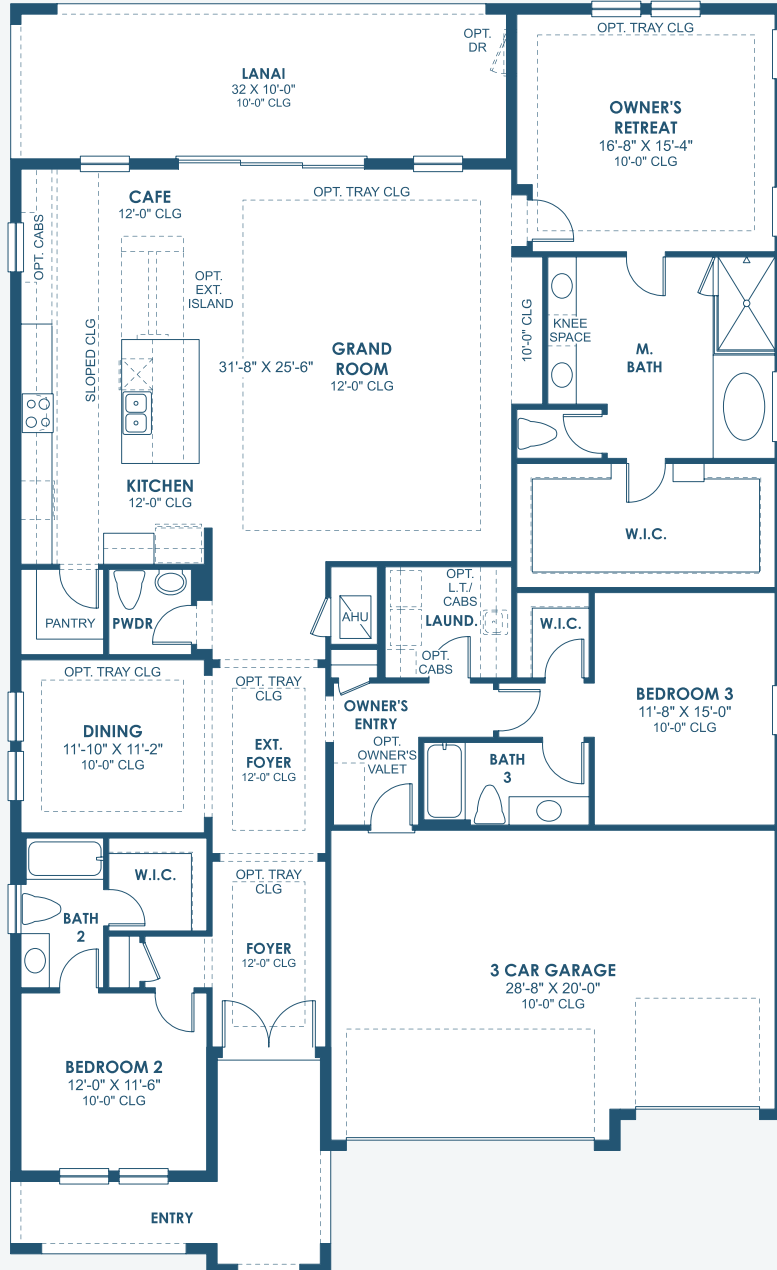

Bayport I

Artisan Series

2,756 Sq.Ft. | 3 Bedrooms
3.5 Baths | 3-Car Garage

Mediterranean A | FMD13

Tuscan | TUS10

Coastal | COA1

Modern | MOD4

Modern Farmhouse | MFH5

Bayport I

Artisan Series

2,756 Sq.Ft. | 3 Bedrooms
3.5 Baths | 3-Car Garage

OPT. O.D.K. PREP FOR FUTURE O.D.K.

MAIN FLOOR

OPT. STARGAZE M. BATH

OPT. DEN