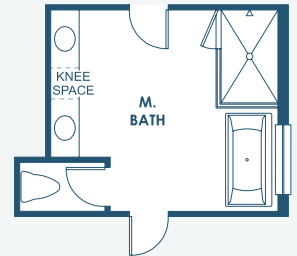

Bayport I

Artisan Series

2,756 Sq.Ft. | 3 Bedrooms
3.5 Baths | 3-Car Garage

Mediterranean A | FMD13

Tuscan | TUS10

Coastal | COA1

Modern | MOD4

Modern Farmhouse | MFH5

Bayport I

Artisan Series

2,756 Sq.Ft. | 3 Bedrooms
3.5 Baths | 3-Car Garage

OPT. O.D.K. PREP FOR FUTURE O.D.K.

MAIN FLOOR

OPT. STARGAZE M. BATH

OPT. DEN