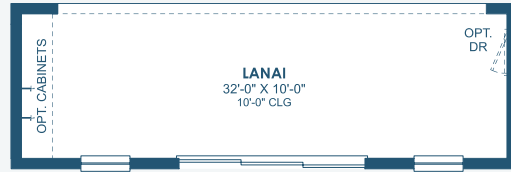

Bayport I

Artisan Series

2,756 Sq.Ft. | 3 Bedrooms
3.5 Baths | 3-Car Garage

Mediterranean A | FMD13

Tuscan | TUS10

Coastal | COA1

Modern | MOD4

Modern Farmhouse | MFH5

Bayport I

Artisan Series

2,756 Sq.Ft. | 3 Bedrooms
3.5 Baths | 3-Car Garage

OPT. O.D.K. PREP FOR FUTURE O.D.K.

MAIN FLOOR

OPT. STARGAZE M. BATH

OPT. DEN