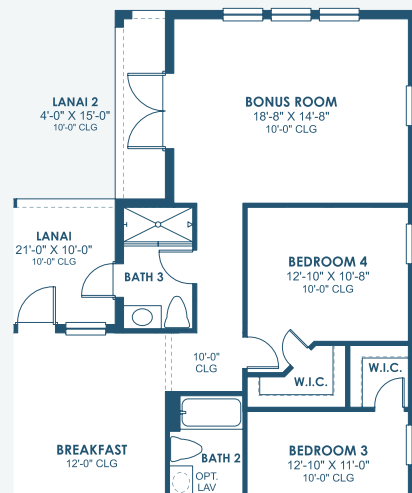

Key Largo I

Artisan Series

2,839-3,179 Sq.Ft. | 3-4 Bedrooms
3 Baths | 3-Car Garage

Mediterranean C | FMD5

Mediterranean E | FMD4

Tuscan A | TUS4

European A | EUC2

Key Largo I

Artisan Series

2,839-3,179 Sq.Ft. | 3-4 Bedrooms
3 Baths | 3-Car Garage

OPT. OWNER'S W.I.C.

OPT. O.D.K. PREP FOR FUTURE O.D.K.

OPT. ZEN RELAXATION MASTER BATHROOM

OPT. DEN 2

OPT. DEN

MAIN FLOOR

OPT. BONUS ROOM

OPT. BEDROOM 2 SUITE