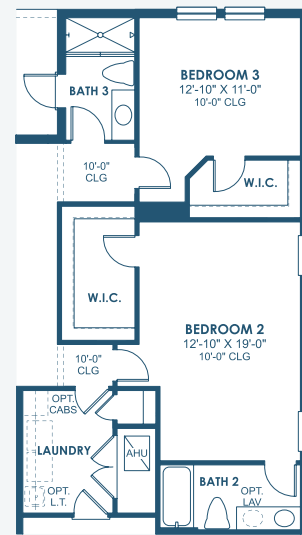

Key Largo I

Artisan Series

2,839-3,179 Sq.Ft. | 3-4 Bedrooms
3 Baths | 3-Car Garage

Mediterranean C | FMD5

Mediterranean E | FMD4

Tuscan A | TUS4

European A | EUC2

Key Largo I

Artisan Series

2,839-3,179 Sq.Ft. | 3-4 Bedrooms
3 Baths | 3-Car Garage

OPT. OWNER'S W.I.C.

OPT. O.D.K. PREP FOR FUTURE O.D.K.

OPT. ZEN RELAXATION MASTER BATHROOM

OPT. DEN 2

OPT. DEN

MAIN FLOOR

OPT. BONUS ROOM

OPT. BEDROOM 2 SUITE