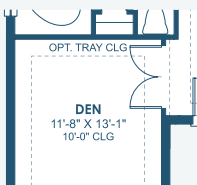

Artisan Series

2,839-3,179 Sq.Ft. | 3-4 Bedrooms
3 Baths | 3-Car Garage

OPT. OWNER'S W.I.C.

OPT. O.D.K. PREP FOR FUTURE O.D.K.

OPT. ZEN RELAXATION MASTER BATHROOM

OPT. DEN 2

OPT. DEN

MAIN FLOOR

OPT. BONUS ROOM

OPT. BEDROOM 2 SUITE