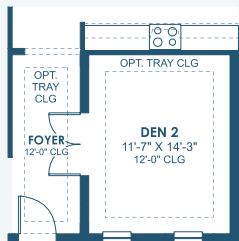

Artisan Series

2,839-3,179 Sq.Ft. | 3-4 Bedrooms
3 Baths | 3-Car Garage

OPT. OWNER'S W.I.C.

OPT. O.D.K. PREP FOR FUTURE O.D.K.

OPT. ZEN RELAXATION MASTER BATHROOM

OPT. DEN 2

OPT. DEN

MAIN FLOOR

OPT. BONUS ROOM

OPT. BEDROOM 2 SUITE