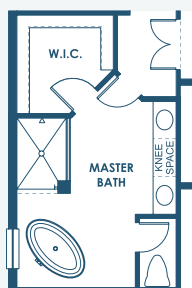

Artisan Series

2,839-3,179 Sq.Ft. | 3-4 Bedrooms
3 Baths | 3-Car Garage

OPT. OWNER'S W.I.C.

OPT. O.D.K. PREP FOR FUTURE O.D.K.

OPT. ZEN RELAXATION MASTER BATHROOM

OPT. DEN 2

OPT. DEN

MAIN FLOOR

OPT. BONUS ROOM

OPT. BEDROOM 2 SUITE