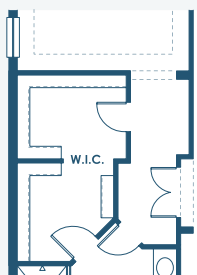

Key Largo I

Artisan Series

2,839-3,179 Sq.Ft. | 3-4 Bedrooms
3 Baths | 3-Car Garage

Mediterranean C | FMD5

Mediterranean E | FMD4

Tuscan A | TUS4

European A | EUC2

Key Largo I

Artisan Series

2,839-3,179 Sq.Ft. | 3-4 Bedrooms
3 Baths | 3-Car Garage

OPT. OWNER'S W.I.C.

OPT. O.D.K. PREP FOR FUTURE O.D.K.

OPT. ZEN RELAXATION MASTER BATHROOM

OPT. DEN 2

OPT. DEN

MAIN FLOOR