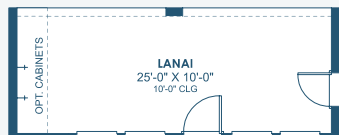

Key Largo I

Artisan Series

2,839-3,179 Sq.Ft. | 3-4 Bedrooms
3 Baths | 3-Car Garage

Mediterranean C | FMD5

Mediterranean E | FMD4

Tuscan A | TUS4

European A | EUC2

Key Largo I

Artisan Series

2,839-3,179 Sq.Ft. | 3-4 Bedrooms
3 Baths | 3-Car Garage

OPT. OWNER'S W.I.C.

OPT. O.D.K. PREP FOR FUTURE O.D.K.

OPT. ZEN RELAXATION MASTER BATHROOM

OPT. DEN 2

OPT. DEN

MAIN FLOOR