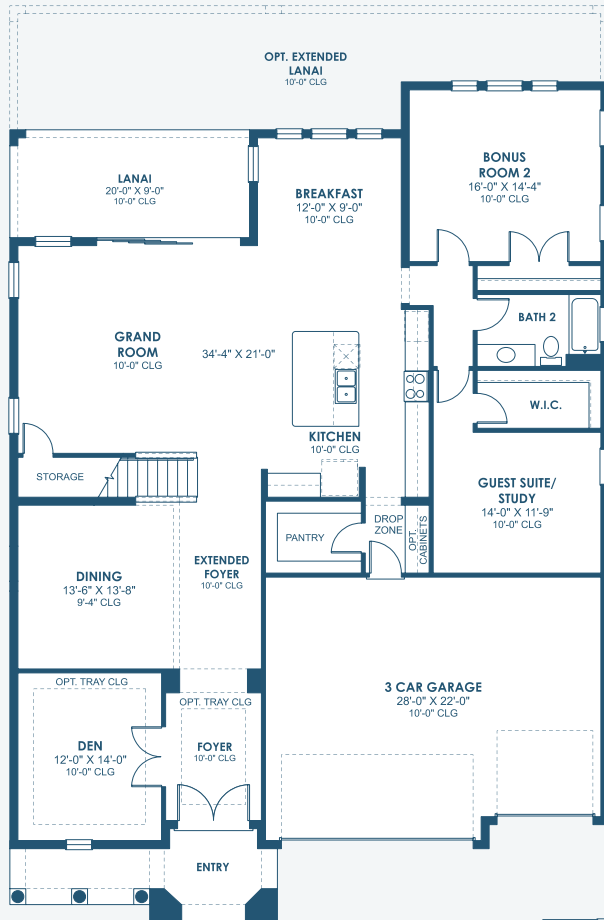

Granada II

Inspiration Series

4,828-4,900 Sq.Ft. | 5 Bedrooms
4-6 Baths | 3-Car Garage

Coastal D | COA9

Coastal E | COA10

Coastal F | COA11

Granada II

Inspiration Series

4,828-4,900 Sq.Ft. | 5 Bedrooms
4-6 Baths | 3-Car Garage

SECOND FLOOR