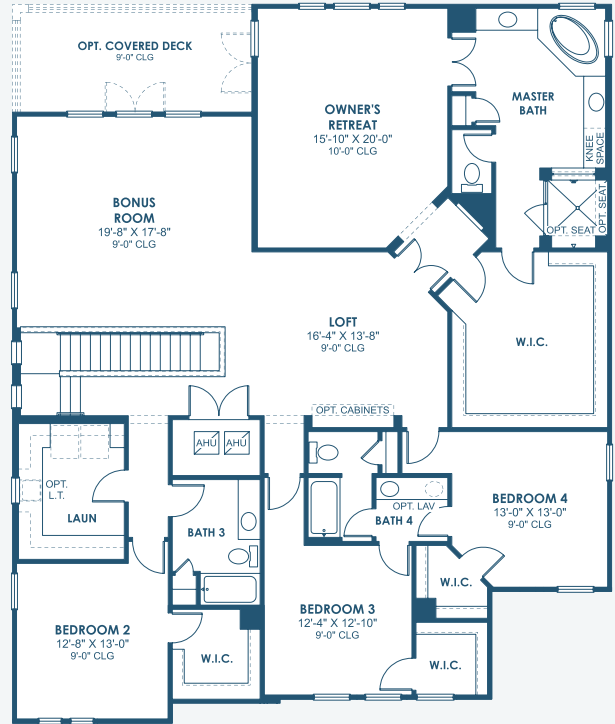

Granada II

Inspiration Series

4,828-4,900 Sq.Ft. | 5 Bedrooms
4-6 Baths | 3-Car Garage

Coastal D | COA9

Coastal E | COA10

Coastal F | COA11

Granada II

Inspiration Series

4,828-4,900 Sq.Ft. | 5 Bedrooms
4-6 Baths | 3-Car Garage

SECOND FLOOR