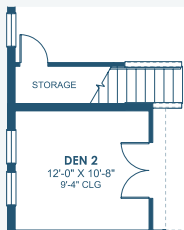

4,828-4,900 Sq.Ft. | 5-7 Bedrooms
5-6 Baths | 3-Car Garage

OPT. POOL BATH

OPT. STARGAZE
RELAXATION
M. BATH

OPT. UPPER OWNER'S SUITE

OPT. UPPER OWNER'S SUITE
W/ STARGAZE
RELAXATION M. BATH

MAIN FLOOR

SECOND FLOOR