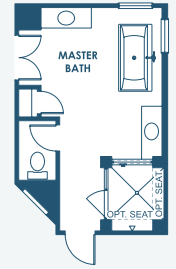

4,828-4,900 Sq.Ft. | 5-7 Bedrooms
5-6 Baths | 3-Car Garage

OPT. POOL BATH

OPT. STARGAZE
RELAXATION
M. BATH

OPT. UPPER OWNER'S SUITE

OPT. UPPER OWNER'S SUITE
W/ STARGAZE
RELAXATION M. BATH

MAIN FLOOR

SECOND FLOOR

OPT. DEN 2

OPT. M. BATH W/
DELUXE SHOWER

OPT. UPPER OWNER'S SUITE
W/ M. BATH W/ DELUXE SHOWER