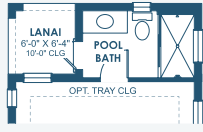

4,828-4,900 Sq.Ft. | 5-7 Bedrooms
5-6 Baths | 3-Car Garage

OPT. POOL BATH

OPT. STARGAZE
RELAXATION
M. BATH

OPT. UPPER OWNER'S SUITE

OPT. UPPER OWNER'S SUITE
W/ STARGAZE
RELAXATION M. BATH

MAIN FLOOR

SECOND FLOOR

OPT. DEN 2

OPT. M. BATH W/
DELUXE SHOWER

OPT. UPPER OWNER'S SUITE
W/ M. BATH W/ DELUXE SHOWER