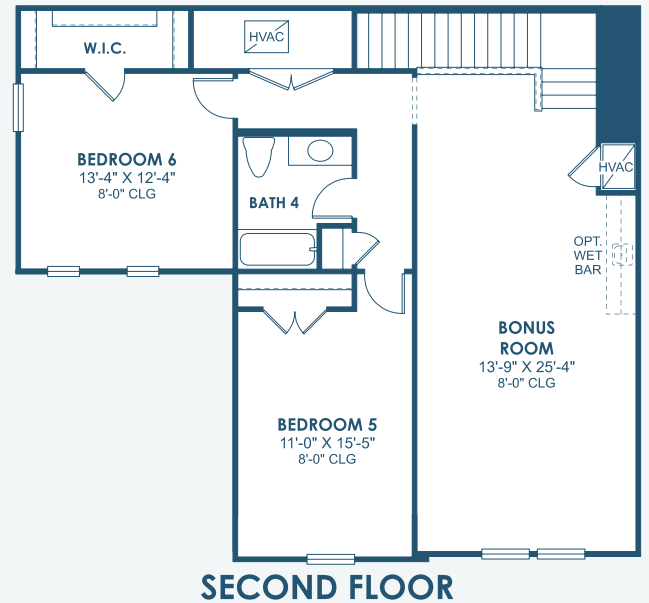

Bayside II

Inspiration Series

3,554 Sq.Ft. | 5-6 Bedrooms
3 Baths | 3-Car Garage

European Country F | EUC6

Tuscan D | TUS9

Mediterranean E | FMD8

Bayside II

Inspiration Series

3,554 Sq.Ft. | 5-6 Bedrooms
3 Baths | 3-Car Garage

MAIN FLOOR

SECOND FLOOR