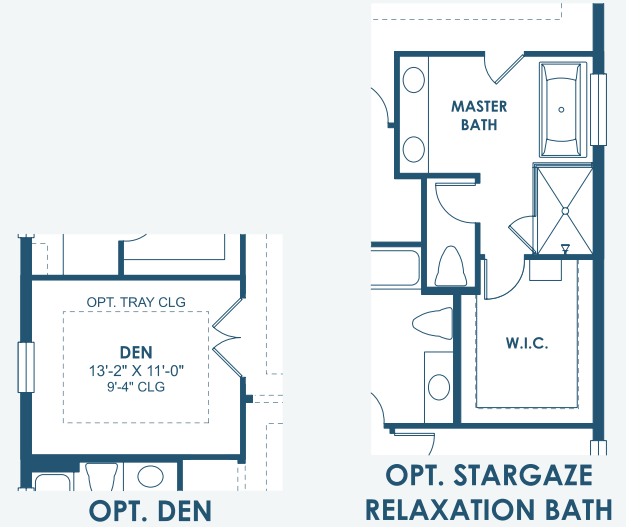

Bayside II

Inspiration Series

3,554 Sq.Ft. | 5-6 Bedrooms
3 Baths | 3-Car Garage

European Country F | EUC6

Tuscan D | TUS9

Mediterranean E | FMD8

Bayside II

Inspiration Series

3,554 Sq.Ft. | 5-6 Bedrooms
3 Baths | 3-Car Garage

MAIN FLOOR

SECOND FLOOR