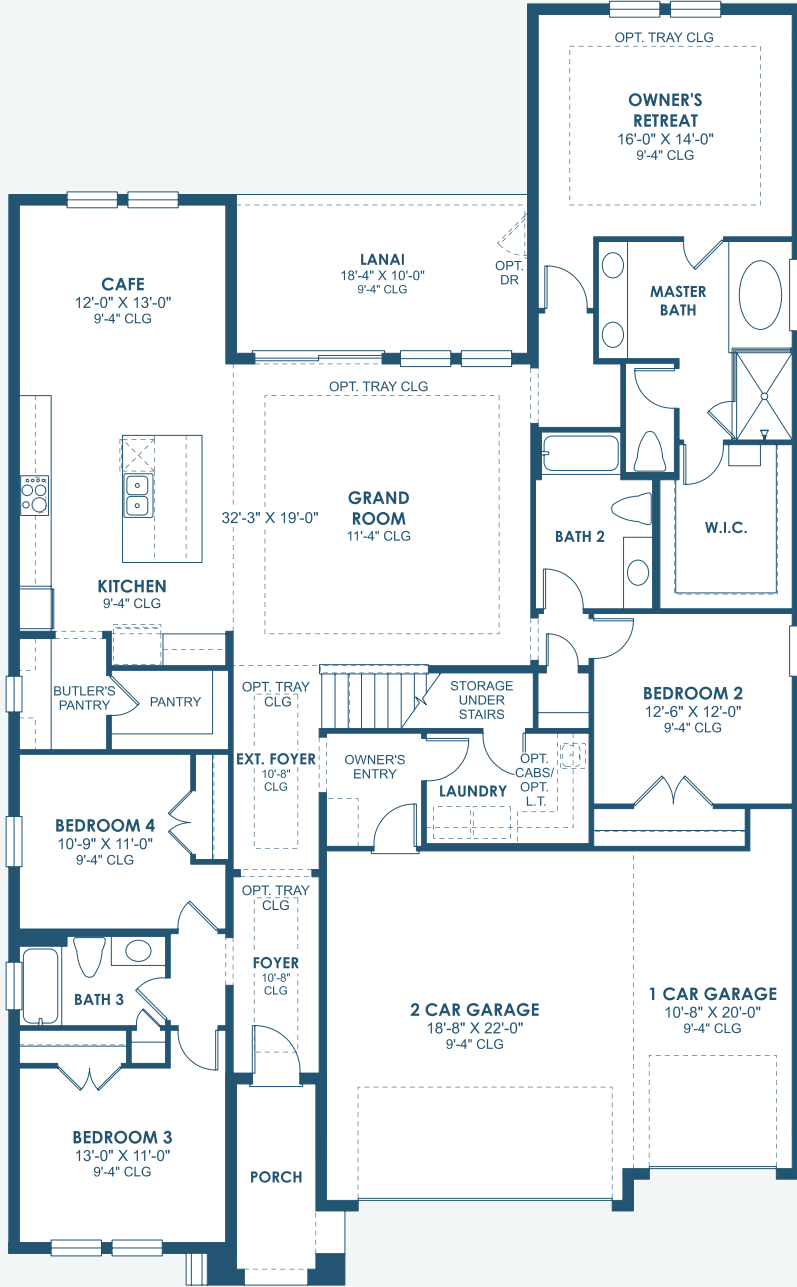

Bayside II

Inspiration Series

3,554 Sq.Ft. | 5-6 Bedrooms
3 Baths | 3-Car Garage

European Country F | EUC6

Tuscan D | TUS9

Mediterranean E | FMD8

Bayside II

Inspiration Series

3,554 Sq.Ft. | 5-6 Bedrooms
3 Baths | 3-Car Garage

MAIN FLOOR

SECOND FLOOR