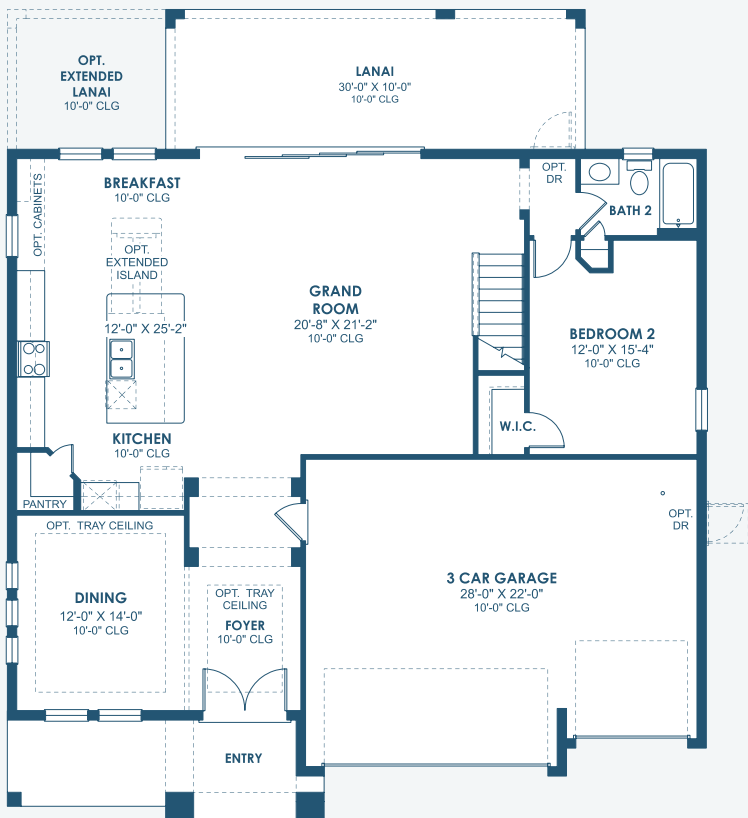

Mediterranean A | FMD1

European A | EUC7

Tuscan A | TUS1

MAIN FLOOR

OPT. BEDROOM 6

SECOND FLOOR

OPT. DEN

OPT. ANGLED WALL

OPT. ANGLED WALL
W/ EXPANDED CLOSET

OPT. DELUXE SHOWER

OPT. FREESTANDING TUB