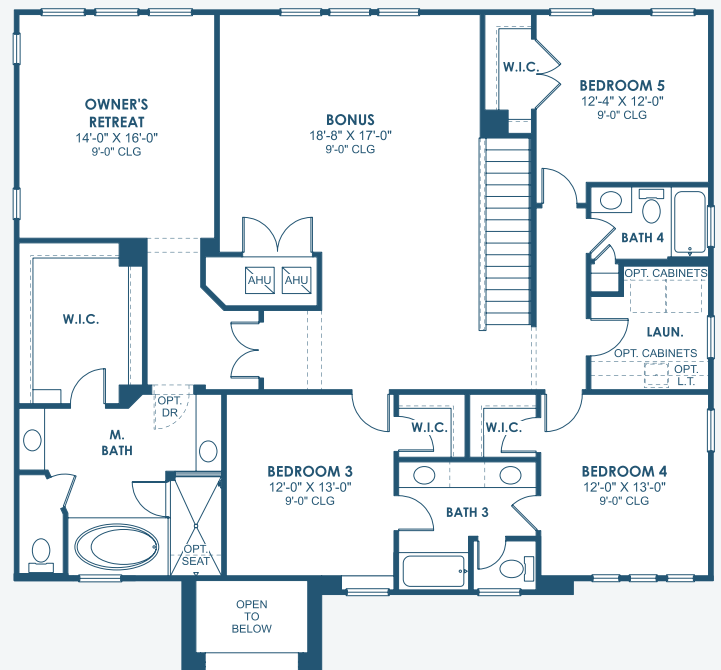

Mediterranean A | FMD1

European A | EUC7

Tuscan A | TUS1

MAIN FLOOR

OPT. BEDROOM 6

SECOND FLOOR

OPT. DEN

OPT. ANGLED WALL

OPT. ANGLED WALL
W/ EXPANDED CLOSET

OPT. DELUXE SHOWER

OPT. FREESTANDING TUB