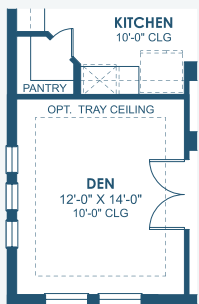

Mediterranean A | FMD1

European A | EUC7

Tuscan A | TUS1

MAIN FLOOR

OPT. BEDROOM 6

SECOND FLOOR

OPT. DEN

OPT. ANGLED WALL

OPT. ANGLED WALL
W/ EXPANDED CLOSET

OPT. DELUXE SHOWER

OPT. FREESTANDING TUB