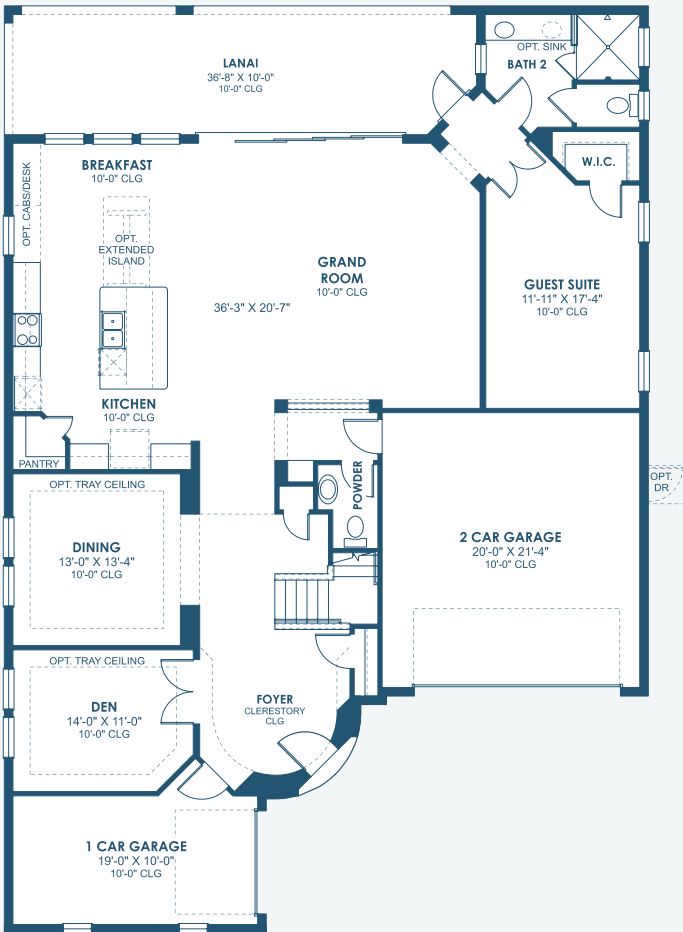

# Madeira III

Artisan Series

4,218-4,318 Sq.Ft. | 5 Bedrooms  
4.5 Baths | 3-Car Garage

Mediterranean A | FMD3

European A | EUC4

Tuscan A | TUS3

## Artisan Series

4,218-4,318 Sq.Ft. | 5 Bedrooms  
4.5 Baths | 3-Car Garage

OPT. DEN 2

OPT. MASTER BATH  
DELUXE SHOWER

OPT. MASTER BATH  
FREESTANDING TUB

OPT. MAIN FLOOR OWNER'S RETREAT

MAIN FLOOR

SECOND FLOOR