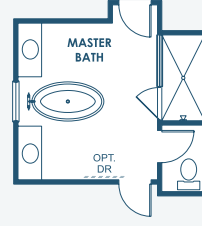

## Artisan Series

4,218-4,318 Sq.Ft. | 5 Bedrooms  
4.5 Baths | 3-Car Garage

OPT. DEN 2

OPT. MASTER BATH  
DELUXE SHOWER

OPT. MASTER BATH  
FREESTANDING TUB

OPT. MAIN FLOOR OWNER'S RETREAT

MAIN FLOOR

SECOND FLOOR