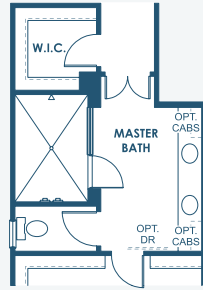

## Artisan Series

4,218-4,318 Sq.Ft. | 5 Bedrooms  
4.5 Baths | 3-Car Garage

OPT. DEN 2

OPT. MASTER BATH  
DELUXE SHOWER

OPT. MASTER BATH  
FREESTANDING TUB

OPT. MAIN FLOOR OWNER'S RETREAT

MAIN FLOOR

SECOND FLOOR