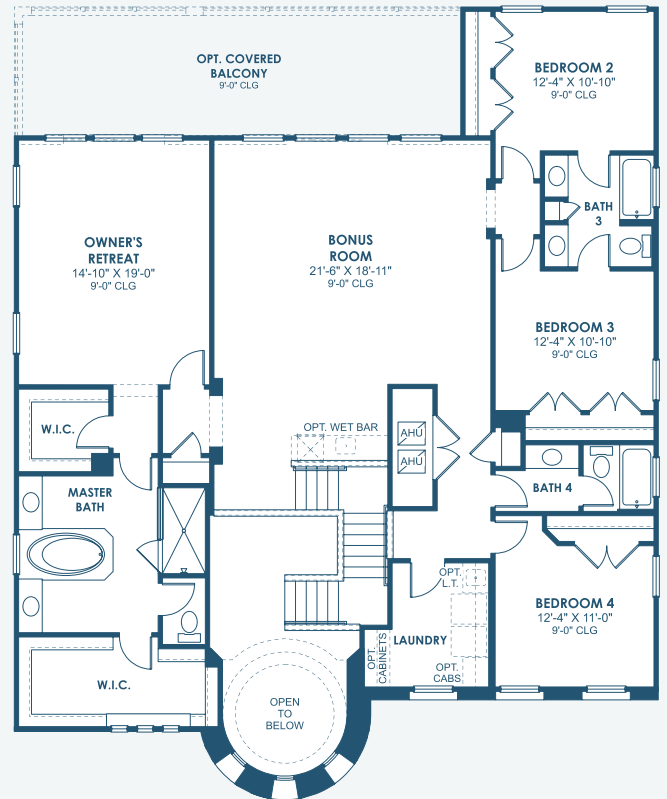

# Madeira III

Artisan Series

4,218-4,318 Sq.Ft. | 5 Bedrooms  
4.5 Baths | 3-Car Garage

Mediterranean A | FMD3

European A | EUC4

Tuscan A | TUS3

## Artisan Series

4,218-4,318 Sq.Ft. | 5 Bedrooms  
4.5 Baths | 3-Car Garage

OPT. DEN 2

OPT. MASTER BATH  
DELUXE SHOWER

OPT. MASTER BATH  
FREESTANDING TUB

OPT. MAIN FLOOR OWNER'S RETREAT

MAIN FLOOR

SECOND FLOOR