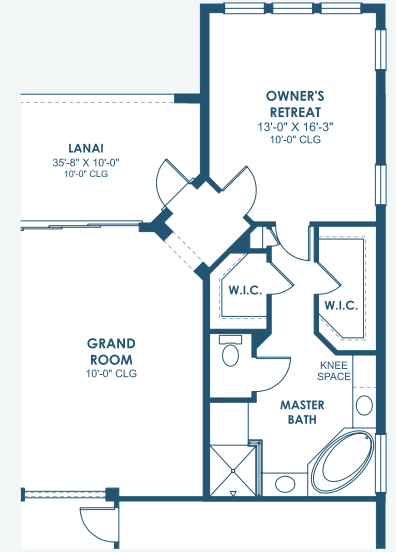

# Madeira III

Artisan Series

4,218-4,318 Sq.Ft. | 5 Bedrooms  
4.5 Baths | 3-Car Garage

Mediterranean A | FMD3

European A | EUC4

Tuscan A | TUS3

## Artisan Series

4,218-4,318 Sq.Ft. | 5 Bedrooms  
4.5 Baths | 3-Car Garage

OPT. DEN 2

OPT. MASTER BATH  
DELUXE SHOWER

OPT. MASTER BATH  
FREESTANDING TUB

OPT. MAIN FLOOR OWNER'S RETREAT

MAIN FLOOR

SECOND FLOOR