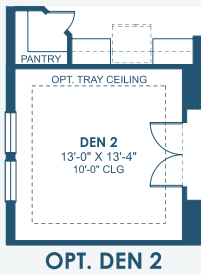

# Madeira III

Artisan Series

4,218-4,318 Sq.Ft. | 5 Bedrooms  
4.5 Baths | 3-Car Garage

Mediterranean A | FMD3

European A | EUC4

Tuscan A | TUS3

## Artisan Series

4,218-4,318 Sq.Ft. | 5 Bedrooms  
4.5 Baths | 3-Car Garage

OPT. DEN 2

OPT. MASTER BATH  
DELUXE SHOWER

OPT. MASTER BATH  
FREESTANDING TUB

OPT. MAIN FLOOR OWNER'S RETREAT

MAIN FLOOR

SECOND FLOOR