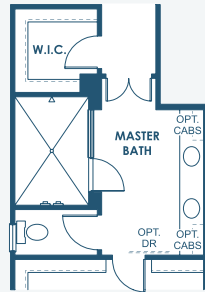

Madeira III

Artisan Series

4,218-4,318 Sq.Ft. | 5 Bedrooms
4.5 Baths | 3-Car Garage

Mediterranean A | FMD3

European A | EUC4

Tuscan A | TUS3

Madeira III

Artisan Series

4,218-4,318 Sq.Ft. | 5 Bedrooms
4.5 Baths | 3-Car Garage

OPT. DEN 2

OPT. MASTER BATH
DELUXE SHOWER

OPT. MASTER BATH
FREESTANDING TUB

OPT. MAIN FLOOR OWNER'S RETREAT

MAIN FLOOR

SECOND FLOOR