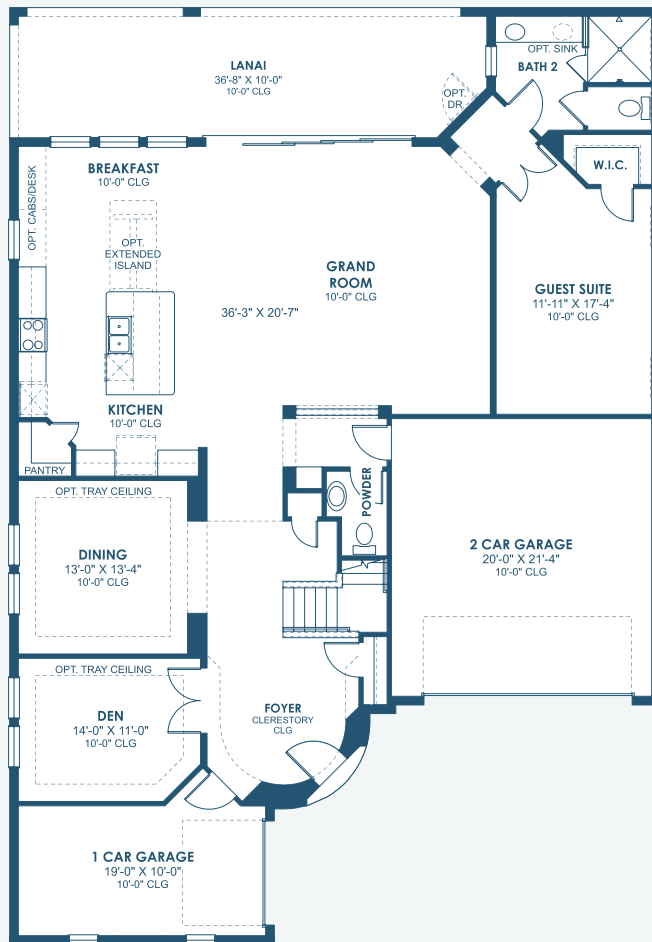

Madeira III

Artisan Series

4,218-4,318 Sq.Ft. | 5 Bedrooms
4.5 Baths | 3-Car Garage

Mediterranean A | FMD3

European A | EUC4

Tuscan A | TUS3

Madeira III

Artisan Series

4,218-4,318 Sq.Ft. | 5 Bedrooms
4.5 Baths | 3-Car Garage

OPT. DEN 2

OPT. MASTER BATH
DELUXE SHOWER

OPT. MASTER BATH
FREESTANDING TUB

OPT. MAIN FLOOR OWNER'S RETREAT

MAIN FLOOR

SECOND FLOOR