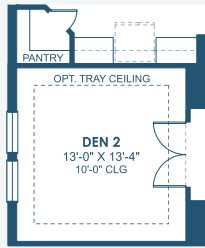

Madeira III

Artisan Series

4,218-4,318 Sq.Ft. | 5 Bedrooms
4.5 Baths | 3-Car Garage

Mediterranean A | FMD3

European A | EUC4

Tuscan A | TUS3

Madeira III

Artisan Series

4,218-4,318 Sq.Ft. | 5 Bedrooms
4.5 Baths | 3-Car Garage

OPT. DEN 2

OPT. MASTER BATH
DELUXE SHOWER

OPT. MASTER BATH
FREESTANDING TUB

OPT. MAIN FLOOR OWNER'S RETREAT

MAIN FLOOR

SECOND FLOOR