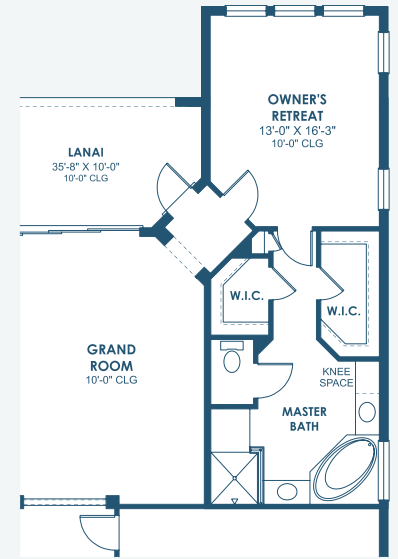

Madeira III

Artisan Series

4,218-4,318 Sq.Ft. | 5 Bedrooms
4.5 Baths | 3-Car Garage

Mediterranean A | FMD3

European A | EUC4

Tuscan A | TUS3

Madeira III

Artisan Series

4,218-4,318 Sq.Ft. | 5 Bedrooms
4.5 Baths | 3-Car Garage

OPT. DEN 2

OPT. MASTER BATH
DELUXE SHOWER

OPT. MASTER BATH
FREESTANDING TUB

OPT. MAIN FLOOR OWNER'S RETREAT

MAIN FLOOR

SECOND FLOOR