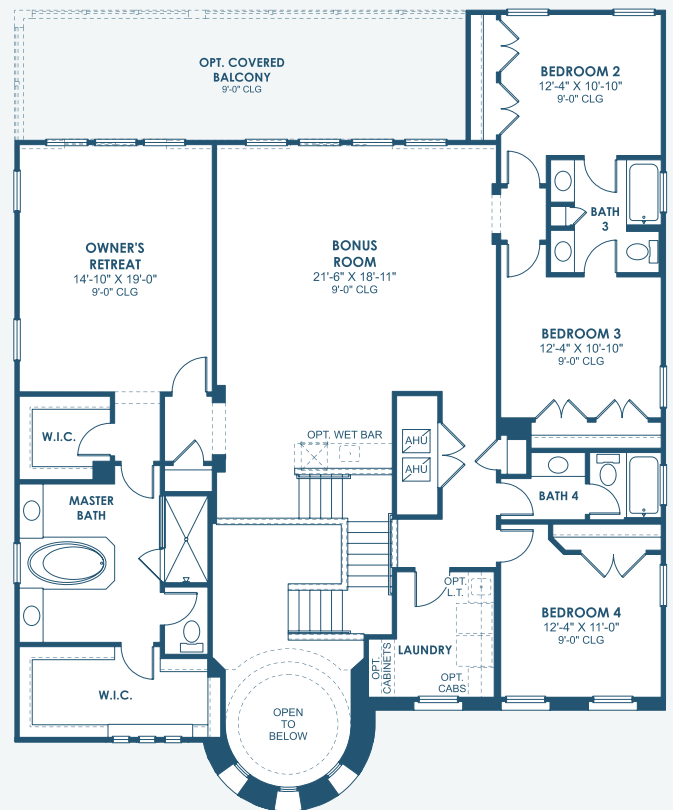

Madeira III

Artisan Series

4,218-4,318 Sq.Ft. | 5 Bedrooms
4.5 Baths | 3-Car Garage

Mediterranean A | FMD3

European A | EUC4

Tuscan A | TUS3

Madeira III

Artisan Series

4,218-4,318 Sq.Ft. | 5 Bedrooms
4.5 Baths | 3-Car Garage

OPT. DEN 2

OPT. MASTER BATH
DELUXE SHOWER

OPT. MASTER BATH
FREESTANDING TUB

OPT. MAIN FLOOR OWNER'S RETREAT

MAIN FLOOR

SECOND FLOOR