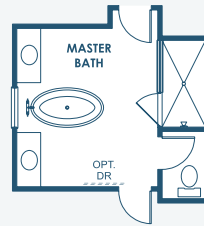

4,218-4,318 Sq.Ft. | 5 Bedrooms
4.5 Baths | 3-Car Garage

OPT. DEN 2

OPT. MASTER BATH
DELUXE SHOWER

OPT. MASTER BATH
FREESTANDING TUB

OPT. MAIN FLOOR OWNER'S RETREAT

MAIN FLOOR

SECOND FLOOR