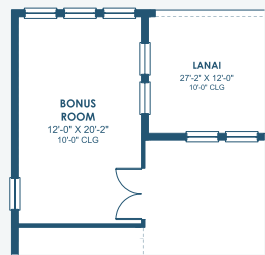

## Artisan Series

4,250-4,619 Sq.Ft. | 4-6 Bedrooms  
3-5 Baths | 3-Car Garage

### MAIN FLOOR

### SECOND FLOOR

OPT. BONUS ROOM

OPT. DEN 2

OPT. DEN 3

OPT. MEDIA ROOM

OPT. BONUS ROOM W/  
GUEST SUITE AND BATH 6