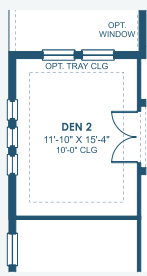

Key West II

Artisan Series

4,250-4,619 Sq.Ft. | 4-6 Bedrooms
3-5 Baths | 3-Car Garage

MAIN FLOOR

SECOND FLOOR

OPT. DEN 2