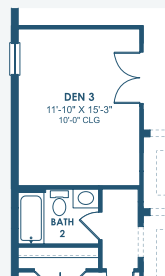

## Artisan Series

4,250-4,619 Sq.Ft. | 4-6 Bedrooms  
3-5 Baths | 3-Car Garage

### MAIN FLOOR

### SECOND FLOOR

OPT. BONUS ROOM

OPT. DEN 2

OPT. DEN 3

OPT. MEDIA ROOM

OPT. BONUS ROOM W/  
GUEST SUITE AND BATH 6