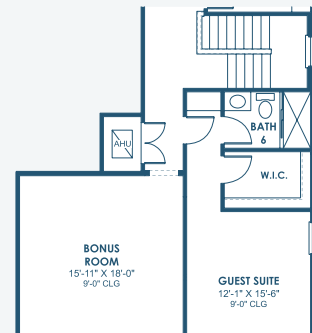

# Key West II

Artisan Series

4,250-4,619 Sq.Ft. | 4-6 Bedrooms  
3-5 Baths | 3-Car Garage

Mediterranean A | FMD10

Craftsman A | CRT3

European A | EUC2

Tuscan A | TUS5

# Key West II

### MAIN FLOOR

### SECOND FLOOR

OPT. BONUS ROOM

OPT. DEN 2

OPT. DEN 3

OPT. MEDIA ROOM

OPT. BONUS ROOM W/  
GUEST SUITE AND BATH 6