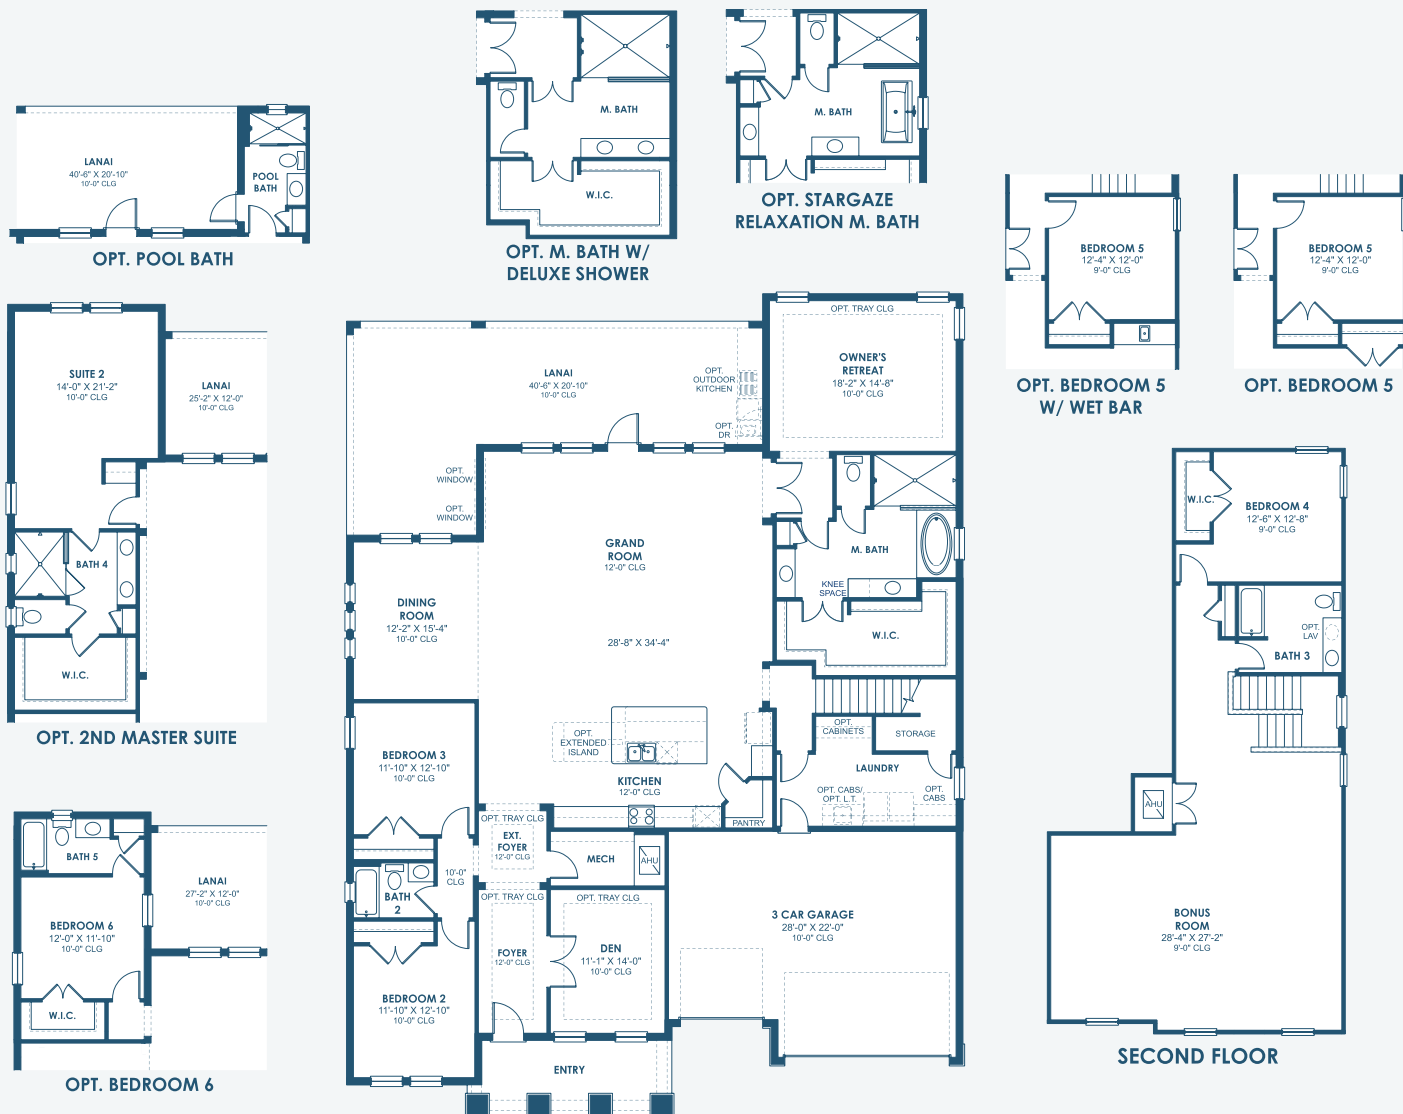

# Key West II

Artisan Series

4,250-4,619 Sq.Ft. | 4-6 Bedrooms  
3-5 Baths | 3-Car Garage

Mediterranean A | FMD10

Craftsman A | CRT3

European A | EUC2

Tuscan A | TUS5

## Artisan Series

4,250-4,619 Sq.Ft. | 4-6 Bedrooms  
3-5 Baths | 3-Car Garage

### MAIN FLOOR

### SECOND FLOOR

OPT. BONUS ROOM

OPT. DEN 2

OPT. DEN 3

OPT. MEDIA ROOM

OPT. BONUS ROOM W/  
GUEST SUITE AND BATH 6