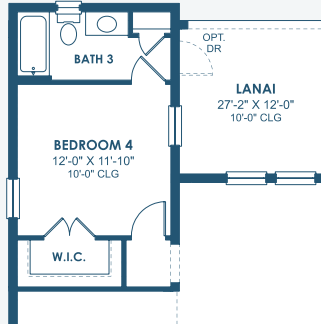

# Key West I

Artisan Series

3,129-3,498 Sq.Ft. | 3-4 Bedrooms  
2-4 Baths | 3-Car Garage

Mediterranean A | FMD2

Craftsman A | CRT4

European A | EUC1

Tuscan A | TUS4

# Key West I

## Artisan Series

3,129-3,498 Sq.Ft. | 3-4 Bedrooms  
2-4 Baths | 3-Car Garage

OPT. DEN 2

OPT. BEDROOM 4

OPT. BONUS ROOM

OPT. 2ND MASTER SUITE

OPT. DEN 3

MAIN FLOOR

OPT. POOL BATH

OPT. STARGAZE  
RELAXATION M. BATH

OPT. M. BATH W/  
DELUXE SHOWER

OPT. BEDROOM 2 SUITE