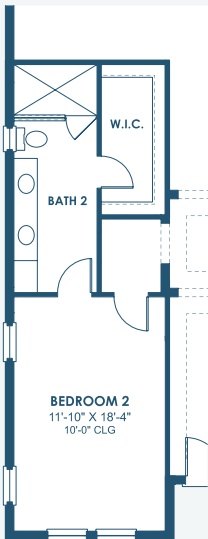

# Key West I

Artisan Series

3,129-3,498 Sq.Ft. | 3-4 Bedrooms  
2-4 Baths | 3-Car Garage

Mediterranean A | FMD2

Craftsman A | CRT4

European A | EUC1

Tuscan A | TUS4

# Key West I

## Artisan Series

3,129-3,498 Sq.Ft. | 3-4 Bedrooms  
2-4 Baths | 3-Car Garage

OPT. DEN 2

OPT. BEDROOM 4

OPT. BONUS ROOM

OPT. 2ND MASTER SUITE

OPT. DEN 3

MAIN FLOOR

OPT. POOL BATH

OPT. STARGAZE  
RELAXATION M. BATH

OPT. M. BATH W/  
DELUXE SHOWER

OPT. BEDROOM 2 SUITE