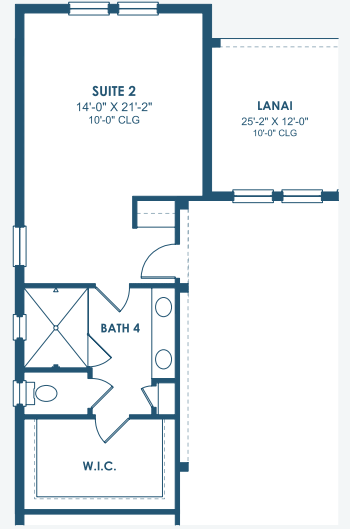

# Key West I

Artisan Series

3,129-3,498 Sq.Ft. | 3-4 Bedrooms  
2-4 Baths | 3-Car Garage

Mediterranean A | FMD2

Craftsman A | CRT4

European A | EUC1

Tuscan A | TUS4

## Artisan Series

3,129-3,498 Sq.Ft. | 3-4 Bedrooms  
2-4 Baths | 3-Car Garage

OPT. DEN 2

OPT. BEDROOM 4

OPT. BONUS ROOM

OPT. 2ND MASTER SUITE

OPT. DEN 3

MAIN FLOOR

OPT. POOL BATH

OPT. STARGAZE  
RELAXATION M. BATH

OPT. M. BATH W/  
DELUXE SHOWER

OPT. BEDROOM 2 SUITE