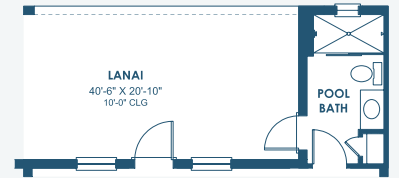

## Artisan Series

3,129-3,498 Sq.Ft. | 3-4 Bedrooms  
2-4 Baths | 3-Car Garage

OPT. DEN 2

OPT. BEDROOM 4

OPT. BONUS ROOM

OPT. 2ND MASTER SUITE

OPT. DEN 3

MAIN FLOOR

OPT. POOL BATH

OPT. STARGAZE  
RELAXATION M. BATH

OPT. M. BATH W/  
DELUXE SHOWER

OPT. BEDROOM 2 SUITE