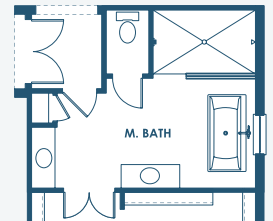

## Artisan Series

3,129-3,498 Sq.Ft. | 3-4 Bedrooms  
2-4 Baths | 3-Car Garage

OPT. DEN 2

OPT. BEDROOM 4

OPT. BONUS ROOM

OPT. 2ND MASTER SUITE

OPT. DEN 3

MAIN FLOOR

OPT. POOL BATH

OPT. STARGAZE  
RELAXATION M. BATH

OPT. M. BATH W/  
DELUXE SHOWER

OPT. BEDROOM 2 SUITE