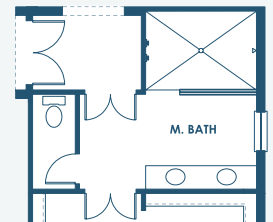

## Artisan Series

3,129-3,498 Sq.Ft. | 3-4 Bedrooms  
2-4 Baths | 3-Car Garage

OPT. DEN 2

OPT. BEDROOM 4

OPT. BONUS ROOM

OPT. 2ND MASTER SUITE

OPT. DEN 3

MAIN FLOOR

OPT. POOL BATH

OPT. STARGAZE  
RELAXATION M. BATH

OPT. M. BATH W/  
DELUXE SHOWER

OPT. BEDROOM 2 SUITE