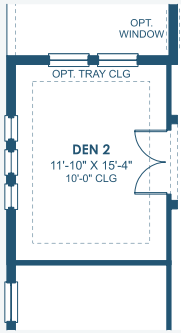

# Key West I

Artisan Series

3,129-3,498 Sq.Ft. | 3-4 Bedrooms  
2-4 Baths | 3-Car Garage

Mediterranean A | FMD2

Craftsman A | CRT4

European A | EUC1

Tuscan A | TUS4

## Artisan Series

3,129-3,498 Sq.Ft. | 3-4 Bedrooms  
2-4 Baths | 3-Car Garage

OPT. DEN 2

OPT. BEDROOM 4

OPT. BONUS ROOM

OPT. 2ND MASTER SUITE

OPT. DEN 3

MAIN FLOOR