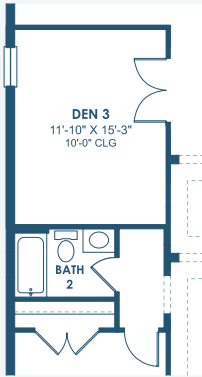

## Artisan Series

3,129-3,498 Sq.Ft. | 3-4 Bedrooms  
2-4 Baths | 3-Car Garage

OPT. DEN 2

OPT. BEDROOM 4

OPT. BONUS ROOM

OPT. 2ND MASTER SUITE

OPT. DEN 3

MAIN FLOOR

OPT. POOL BATH

OPT. STARGAZE  
RELAXATION M. BATH

OPT. M. BATH W/  
DELUXE SHOWER

OPT. BEDROOM 2 SUITE