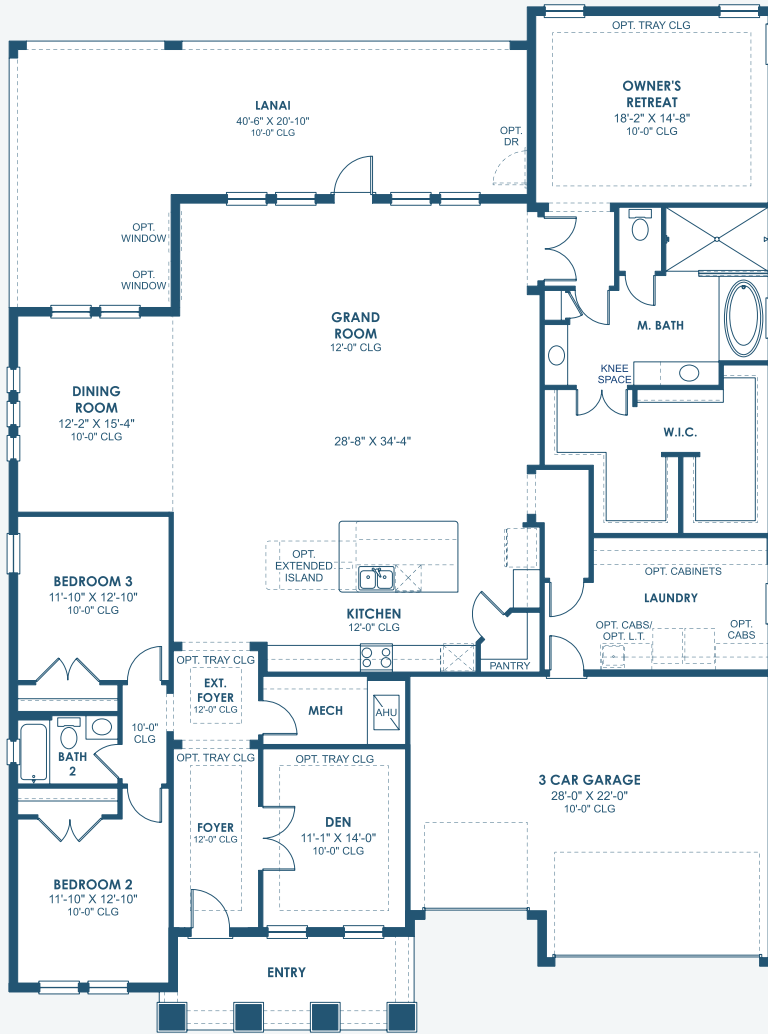

# Key West I

Artisan Series

3,129-3,498 Sq.Ft. | 3-4 Bedrooms  
2-4 Baths | 3-Car Garage

Mediterranean A | FMD2

Craftsman A | CRT4

European A | EUC1

Tuscan A | TUS4

# Key West I

## Artisan Series

3,129-3,498 Sq.Ft. | 3-4 Bedrooms  
2-4 Baths | 3-Car Garage

OPT. DEN 2

OPT. BEDROOM 4

OPT. BONUS ROOM

OPT. 2ND MASTER SUITE

OPT. DEN 3

MAIN FLOOR

OPT. POOL BATH

OPT. STARGAZE  
RELAXATION M. BATH

OPT. M. BATH W/  
DELUXE SHOWER

OPT. BEDROOM 2 SUITE