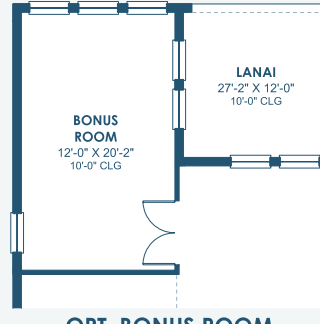

# Key West I

Artisan Series

3,129-3,498 Sq.Ft. | 3-4 Bedrooms  
2-4 Baths | 3-Car Garage

Mediterranean A | FMD2

Craftsman A | CRT4

European A | EUC1

Tuscan A | TUS4

## Artisan Series

3,129-3,498 Sq.Ft. | 3-4 Bedrooms  
2-4 Baths | 3-Car Garage

OPT. DEN 2

OPT. BEDROOM 4

OPT. BONUS ROOM

OPT. 2ND MASTER SUITE

OPT. DEN 3

MAIN FLOOR

OPT. POOL BATH

OPT. STARGAZE  
RELAXATION M. BATH

OPT. M. BATH W/  
DELUXE SHOWER

OPT. BEDROOM 2 SUITE