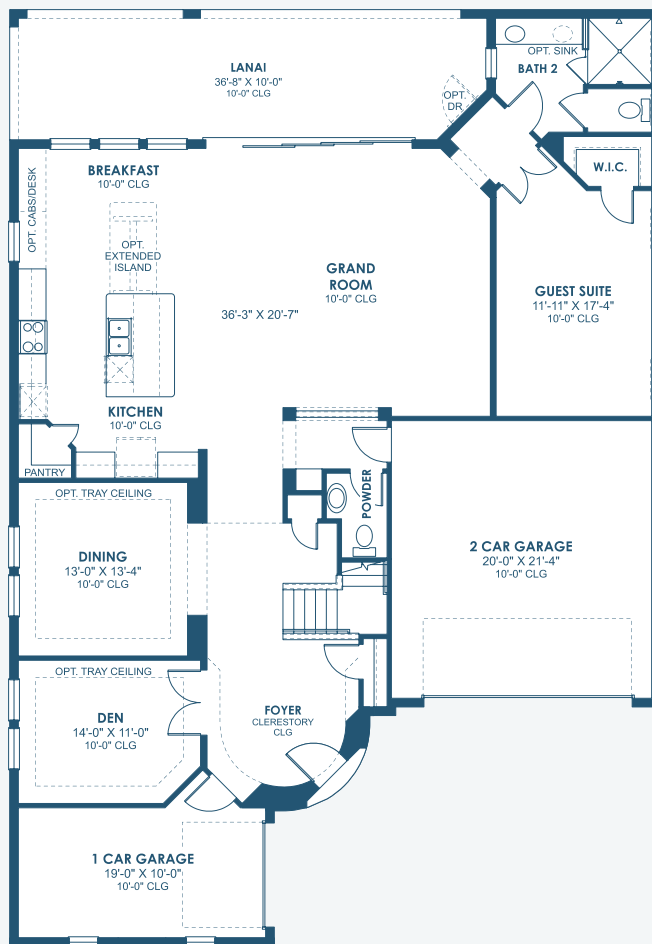

# Madeira III

Artisan Series

4,218-4,318 Sq.Ft. | 5 Bedrooms  
4.5 Baths | 3-Car Garage

Mediterranean A | FMD3

European A | EUC4

Tuscan A | TUS3

# Madeira III

Artisan Series

4,218-4,318 Sq.Ft. | 5 Bedrooms  
4.5 Baths | 3-Car Garage

OPT. DEN 2

OPT. MASTER BATH  
DELUXE SHOWER

OPT. MASTER BATH  
FREESTANDING TUB

OPT. MAIN FLOOR OWNER'S RETREAT

MAIN FLOOR

SECOND FLOOR