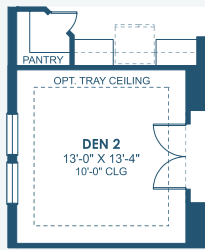

# Madeira III

Artisan Series

4,218-4,318 Sq.Ft. | 5 Bedrooms  
4.5 Baths | 3-Car Garage

Mediterranean A | FMD3

European A | EUC4

Tuscan A | TUS3

# Madeira III

Artisan Series

4,218-4,318 Sq.Ft. | 5 Bedrooms  
4.5 Baths | 3-Car Garage

OPT. DEN 2

OPT. MASTER BATH  
DELUXE SHOWER

OPT. MASTER BATH  
FREESTANDING TUB

OPT. MAIN FLOOR OWNER'S RETREAT

MAIN FLOOR

SECOND FLOOR