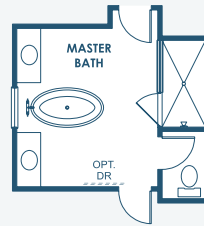

# Madeira III

Artisan Series

4,218-4,318 Sq.Ft. | 5 Bedrooms  
4.5 Baths | 3-Car Garage

OPT. DEN 2

OPT. MASTER BATH  
DELUXE SHOWER

OPT. MASTER BATH  
FREESTANDING TUB

OPT. MAIN FLOOR OWNER'S RETREAT

MAIN FLOOR

SECOND FLOOR