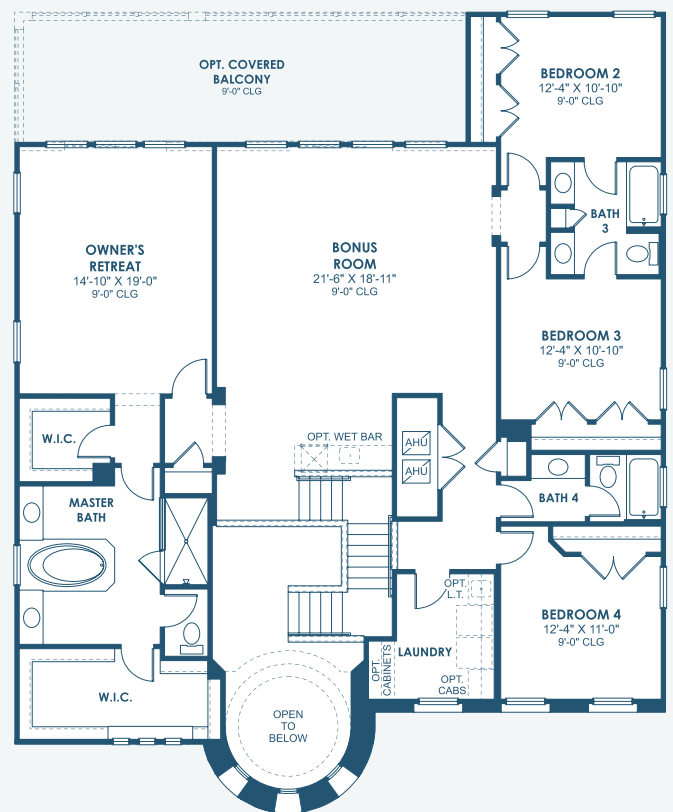

# Madeira III

Artisan Series

4,218-4,318 Sq.Ft. | 5 Bedrooms  
4.5 Baths | 3-Car Garage

Mediterranean A | FMD3

European A | EUC4

Tuscan A | TUS3

# Madeira III

Artisan Series

4,218-4,318 Sq.Ft. | 5 Bedrooms  
4.5 Baths | 3-Car Garage

OPT. DEN 2

OPT. MASTER BATH  
DELUXE SHOWER

OPT. MASTER BATH  
FREESTANDING TUB

OPT. MAIN FLOOR OWNER'S RETREAT

MAIN FLOOR

SECOND FLOOR