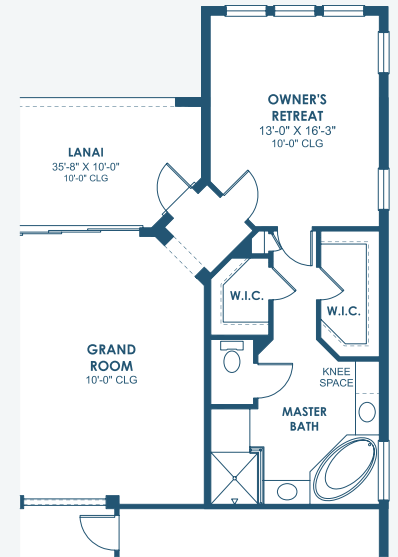

# Madeira III

Artisan Series

4,218-4,318 Sq.Ft. | 5 Bedrooms  
4.5 Baths | 3-Car Garage

Mediterranean A | FMD3

European A | EUC4

Tuscan A | TUS3

# Madeira III

Artisan Series

4,218-4,318 Sq.Ft. | 5 Bedrooms  
4.5 Baths | 3-Car Garage

OPT. DEN 2

OPT. MASTER BATH  
DELUXE SHOWER

OPT. MASTER BATH  
FREESTANDING TUB

OPT. MAIN FLOOR OWNER'S RETREAT

MAIN FLOOR

SECOND FLOOR