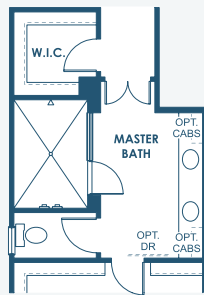

# Madeira III

Artisan Series

4,218-4,318 Sq.Ft. | 5 Bedrooms  
4.5 Baths | 3-Car Garage

OPT. DEN 2

OPT. MASTER BATH  
DELUXE SHOWER

OPT. MASTER BATH  
FREESTANDING TUB

OPT. MAIN FLOOR OWNER'S RETREAT

MAIN FLOOR

SECOND FLOOR