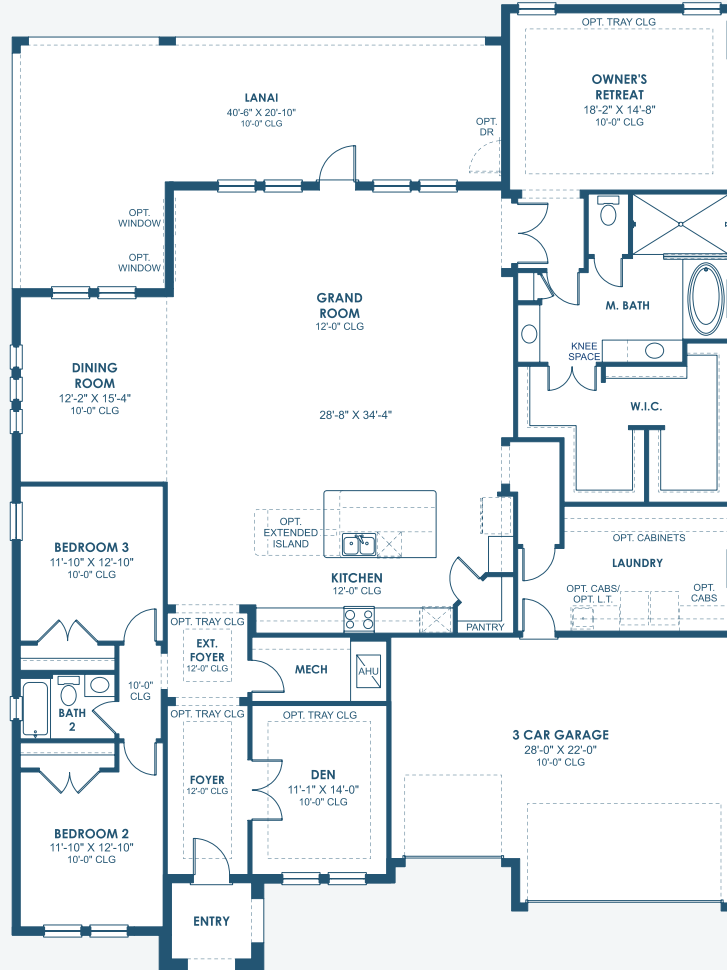

Key West I

Artisan Series

3,129-3,498 Sq.Ft. | 3-4 Bedrooms
2-4 Baths | 3-Car Garage

Mediterranean | FMD2

Tuscan | TUS4

Coastal C | COA4

Modern | MOD8

Modern Farmhouse | MFH7

Key West I

Artisan Series

3,129-3,498 Sq.Ft. | 3-4 Bedrooms
2-4 Baths | 3-Car Garage

OPT. 2ND MASTER SUITE

OPT. BONUS ROOM

OPT. BEDROOM 4

OPT. POOL BATH

OPT. DEN 2

MAIN FLOOR

OPT. STARGAZE
RELAXATION M. BATH

OPT. M. BATH W/
DELUXE SHOWER