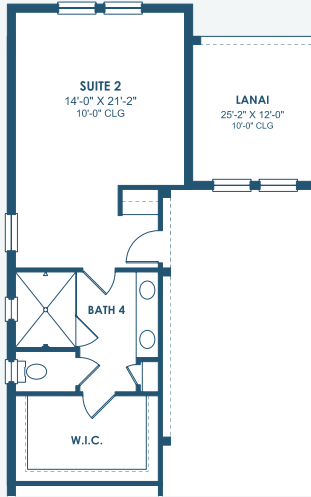

Key West I

Artisan Series

3,129-3,498 Sq.Ft. | 3-4 Bedrooms
2-4 Baths | 3-Car Garage

Mediterranean | FMD2

Tuscan | TUS4

Coastal C | COA4

Modern | MOD8

Modern Farmhouse | MFH7

Key West I

Artisan Series

3,129-3,498 Sq.Ft. | 3-4 Bedrooms
2-4 Baths | 3-Car Garage

OPT. 2ND MASTER SUITE

OPT. BONUS ROOM

OPT. BEDROOM 4

OPT. POOL BATH

OPT. DEN 2

MAIN FLOOR

OPT. STARGAZE
RELAXATION M. BATH

OPT. M. BATH W/
DELUXE SHOWER