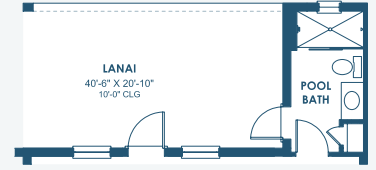

Key West I

Artisan Series

3,129-3,498 Sq.Ft. | 3-4 Bedrooms
2-4 Baths | 3-Car Garage

OPT. 2ND MASTER SUITE

OPT. BONUS ROOM

OPT. BEDROOM 4

OPT. POOL BATH

OPT. DEN 2

MAIN FLOOR

OPT. STARGAZE
RELAXATION M. BATH

OPT. M. BATH W/
DELUXE SHOWER