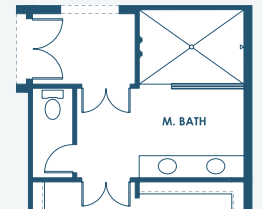

Key West I

Artisan Series

3,129-3,498 Sq.Ft. | 3-4 Bedrooms
2-4 Baths | 3-Car Garage

Mediterranean | FMD2

Tuscan | TUS4

Coastal C | COA4

Modern | MOD8

Modern Farmhouse | MFH7

Key West I

Artisan Series

3,129-3,498 Sq.Ft. | 3-4 Bedrooms
2-4 Baths | 3-Car Garage

OPT. 2ND MASTER SUITE

OPT. BONUS ROOM

OPT. BEDROOM 4

OPT. POOL BATH

OPT. DEN 2

MAIN FLOOR

OPT. STARGAZE
RELAXATION M. BATH

OPT. M. BATH W/
DELUXE SHOWER