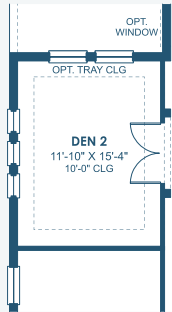

Key West I

Artisan Series

3,129-3,498 Sq.Ft. | 3-4 Bedrooms
2-4 Baths | 3-Car Garage

OPT. 2ND MASTER SUITE

OPT. BONUS ROOM

OPT. BEDROOM 4

OPT. POOL BATH

OPT. DEN 2