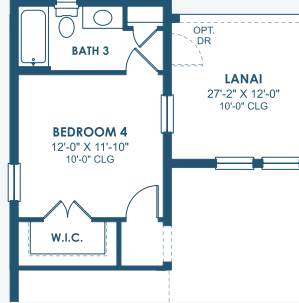

Key West I

Artisan Series

3,129-3,498 Sq.Ft. | 3-4 Bedrooms
2-4 Baths | 3-Car Garage

Mediterranean | FMD2

Tuscan | TUS4

Coastal C | COA4

Modern | MOD8

Modern Farmhouse | MFH7

Key West I

Artisan Series

3,129-3,498 Sq.Ft. | 3-4 Bedrooms
2-4 Baths | 3-Car Garage

OPT. 2ND MASTER SUITE

OPT. BONUS ROOM

OPT. BEDROOM 4

OPT. POOL BATH

OPT. DEN 2

MAIN FLOOR

OPT. STARGAZE
RELAXATION M. BATH

OPT. M. BATH W/
DELUXE SHOWER