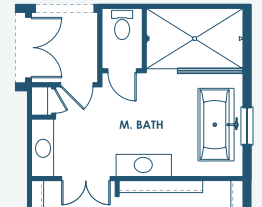

Key West I

Artisan Series

3,129-3,498 Sq.Ft. | 3-4 Bedrooms
2-4 Baths | 3-Car Garage

Mediterranean | FMD2

Tuscan | TUS4

Coastal C | COA4

Modern | MOD8

Modern Farmhouse | MFH7

Key West I

Artisan Series

3,129-3,498 Sq.Ft. | 3-4 Bedrooms
2-4 Baths | 3-Car Garage

OPT. 2ND MASTER SUITE

OPT. BONUS ROOM

OPT. BEDROOM 4

OPT. POOL BATH

OPT. DEN 2

MAIN FLOOR

OPT. STARGAZE
RELAXATION M. BATH

OPT. M. BATH W/
DELUXE SHOWER