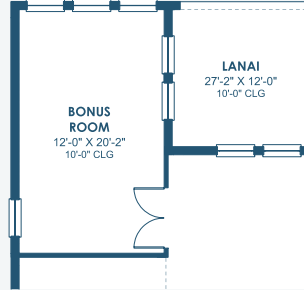

Key West I

Artisan Series

3,129-3,498 Sq.Ft. | 3-4 Bedrooms
2-4 Baths | 3-Car Garage

Mediterranean | FMD2

Tuscan | TUS4

Coastal C | COA4

Modern | MOD8

Modern Farmhouse | MFH7

Key West I

Artisan Series

3,129-3,498 Sq.Ft. | 3-4 Bedrooms
2-4 Baths | 3-Car Garage

OPT. 2ND MASTER SUITE

OPT. BONUS ROOM

OPT. BEDROOM 4

OPT. POOL BATH

OPT. DEN 2

MAIN FLOOR

OPT. STARGAZE
RELAXATION M. BATH

OPT. M. BATH W/
DELUXE SHOWER