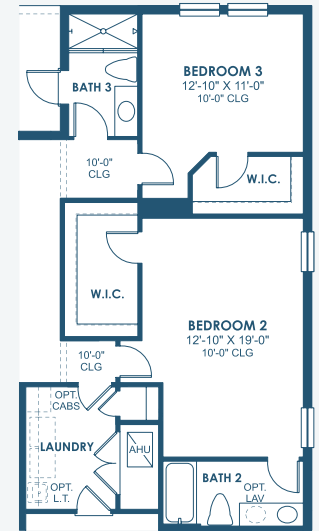

Key Largo I

Artisan Series

2,839-3,179 Sq.Ft. | 3-4 Bedrooms
3 Baths | 3-Car Garage

Mediterranean C | FMD5

Mediterranean E | FMD4

Tuscan | TUS4

Coastal C | COA6

Modern | MOD6

Modern Farmhouse | MFH3

Key Largo I

Artisan Series

2,839-3,179 Sq.Ft. | 3-4 Bedrooms
3 Baths | 3-Car Garage

OPT. OWNER'S W.I.C.

OPT. O.D.K. PREP FOR FUTURE O.D.K.

OPT. BONUS ROOM

OPT. ZEN RELAXATION MASTER BATHROOM

OPT. DEN 2

MAIN FLOOR

OPT. BEDROOM 2 SUITE

OPT. DEN