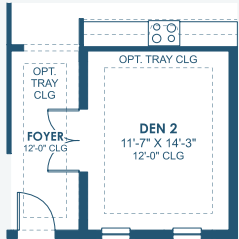

Modern Farmhouse | MFH3

Key Largo I

Artisan Series

2,839-3,179 Sq.Ft. | 3-4 Bedrooms
3 Baths | 3-Car Garage

OPT. OWNER'S W.I.C.

OPT. O.D.K. PREP FOR FUTURE O.D.K.

OPT. BONUS ROOM

OPT. ZEN RELAXATION MASTER BATHROOM

OPT. DEN 2

MAIN FLOOR

OPT. BEDROOM 2 SUITE

OPT. DEN