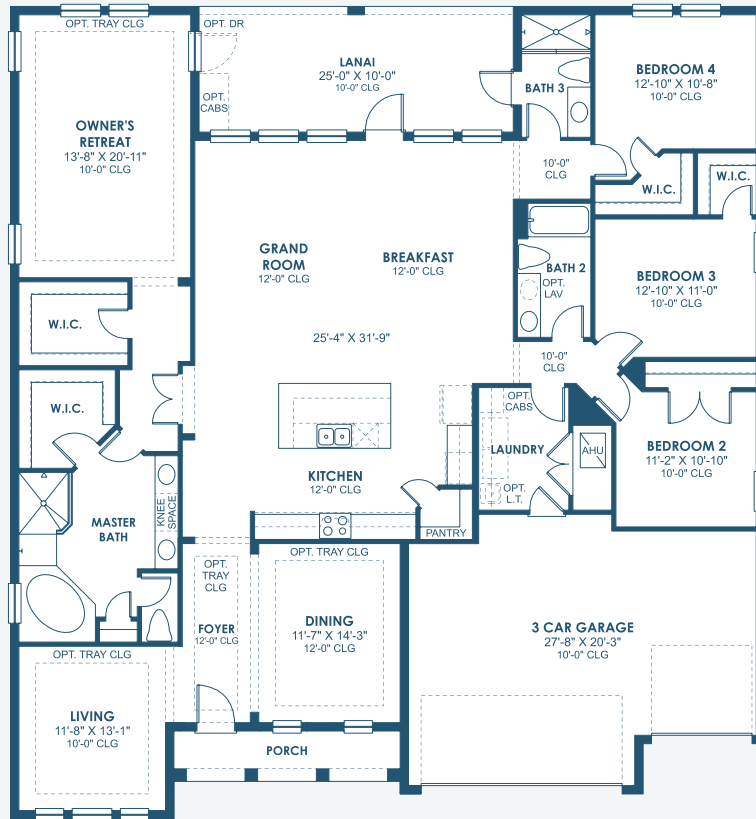

Key Largo I

Artisan Series

2,839-3,179 Sq.Ft. | 3-4 Bedrooms
3 Baths | 3-Car Garage

Mediterranean C | FMD5

Mediterranean E | FMD4

Tuscan | TUS4

Coastal C | COA6

Modern | MOD6

Modern Farmhouse | MFH3

Key Largo I

Artisan Series

2,839-3,179 Sq.Ft. | 3-4 Bedrooms
3 Baths | 3-Car Garage

OPT. OWNER'S W.I.C.

OPT. O.D.K. PREP FOR FUTURE O.D.K.

OPT. BONUS ROOM

OPT. ZEN RELAXATION MASTER BATHROOM

OPT. DEN 2

MAIN FLOOR

OPT. BEDROOM 2 SUITE

OPT. DEN