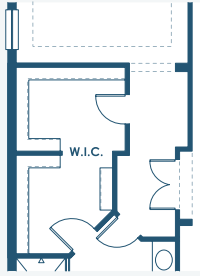

Key Largo I

Artisan Series

2,839-3,179 Sq.Ft. | 3-4 Bedrooms
3 Baths | 3-Car Garage

Mediterranean C | FMD5

Mediterranean E | FMD4

Tuscan | TUS4

Coastal C | COA6

Modern | MOD6

Modern Farmhouse | MFH3

Key Largo I

Artisan Series

2,839-3,179 Sq.Ft. | 3-4 Bedrooms
3 Baths | 3-Car Garage

OPT. OWNER'S W.I.C.

OPT. O.D.K. PREP FOR FUTURE O.D.K.

OPT. BONUS ROOM

OPT. ZEN RELAXATION MASTER BATHROOM