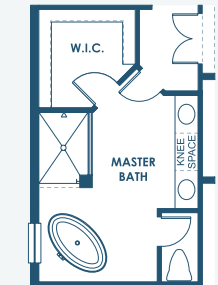

Modern Farmhouse | MFH3

Key Largo I

Artisan Series

2,839-3,179 Sq.Ft. | 3-4 Bedrooms
3 Baths | 3-Car Garage

OPT. OWNER'S W.I.C.

OPT. O.D.K. PREP FOR FUTURE O.D.K.

OPT. BONUS ROOM

OPT. ZEN RELAXATION MASTER BATHROOM

OPT. DEN 2

MAIN FLOOR

OPT. BEDROOM 2 SUITE

OPT. DEN