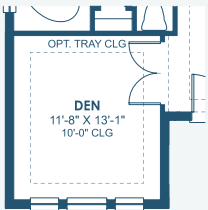

Modern Farmhouse | MFH3

Key Largo I

Artisan Series

2,839-3,179 Sq.Ft. | 3-4 Bedrooms
3 Baths | 3-Car Garage

OPT. OWNER'S W.I.C.

OPT. O.D.K. PREP FOR FUTURE O.D.K.

OPT. BONUS ROOM

OPT. ZEN RELAXATION MASTER BATHROOM

OPT. DEN 2

MAIN FLOOR

OPT. BEDROOM 2 SUITE

OPT. DEN