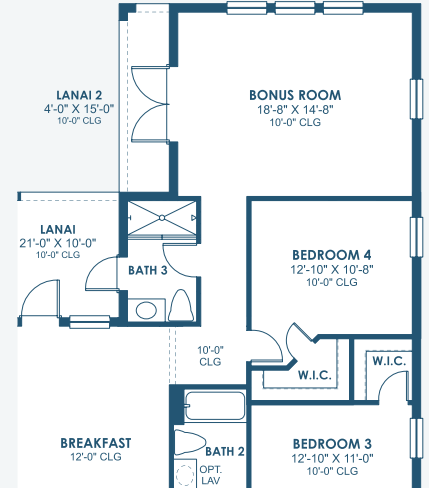

Key Largo I

Artisan Series

2,839-3,179 Sq.Ft. | 3-4 Bedrooms
3 Baths | 3-Car Garage

Mediterranean C | FMD5

Mediterranean E | FMD4

Tuscan | TUS4

Coastal C | COA6

Modern | MOD6

Modern Farmhouse | MFH3

Key Largo I

Artisan Series

2,839-3,179 Sq.Ft. | 3-4 Bedrooms
3 Baths | 3-Car Garage

OPT. OWNER'S W.I.C.

OPT. O.D.K. PREP FOR FUTURE O.D.K.

OPT. BONUS ROOM

OPT. ZEN RELAXATION MASTER BATHROOM

OPT. DEN 2

MAIN FLOOR

OPT. BEDROOM 2 SUITE

OPT. DEN