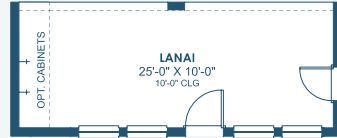

Modern Farmhouse | MFH3

Key Largo I

Artisan Series

2,839-3,179 Sq.Ft. | 3-4 Bedrooms
3 Baths | 3-Car Garage

OPT. OWNER'S W.I.C.

OPT. O.D.K. PREP FOR FUTURE O.D.K.

OPT. BONUS ROOM

OPT. ZEN RELAXATION MASTER BATHROOM

OPT. DEN 2

MAIN FLOOR

OPT. BEDROOM 2 SUITE

OPT. DEN