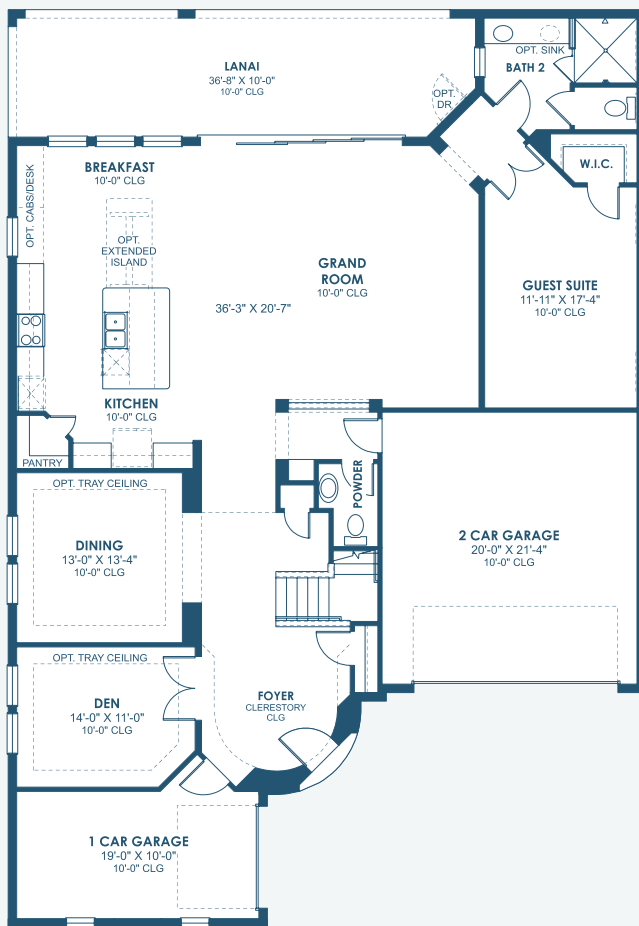

# Madeira III

Artisan Series

4,218-4,318 Sq.Ft. | 5 Bedrooms  
4.5 Baths | 3-Car Garage

Mediterranean | FMD3

Tuscan | TUS3

Coastal C | COA9

Modern Farmhouse | MFH4

Modern | MOD1

# Madeira III

Artisan Series

4,218-4,318 Sq.Ft. | 5 Bedrooms  
4.5 Baths | 3-Car Garage

MAIN FLOOR

SECOND FLOOR