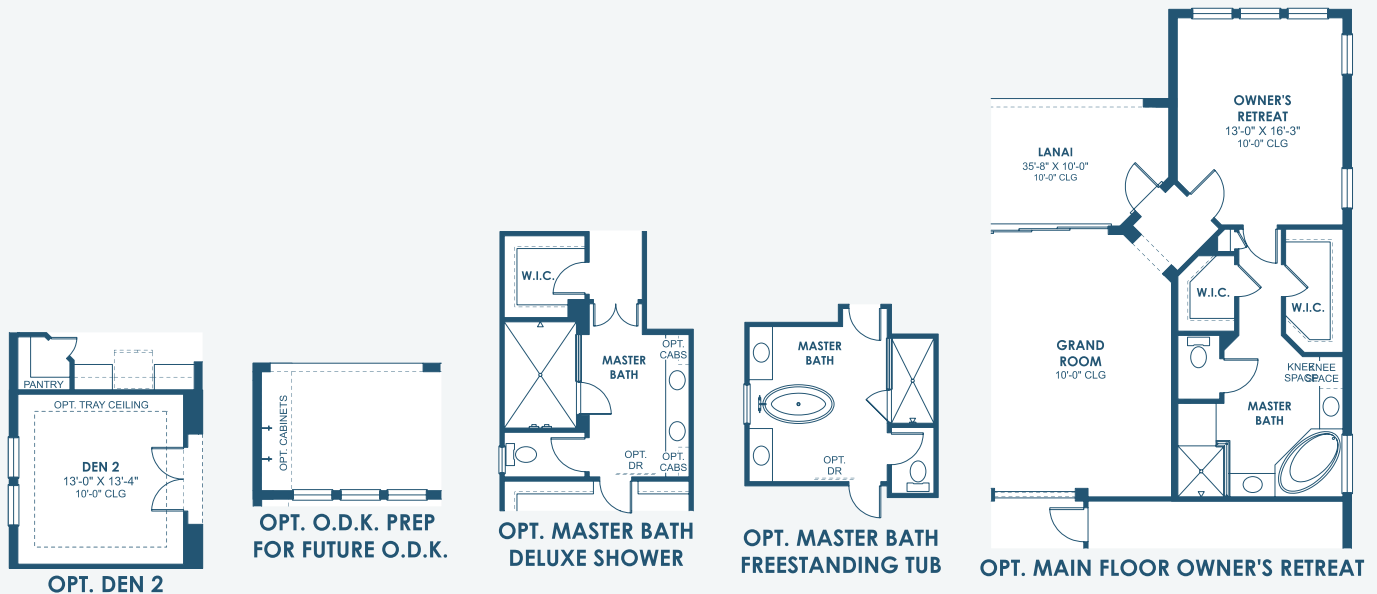

# Madeira III

Artisan Series

4,218-4,318 Sq.Ft. | 5 Bedrooms  
4.5 Baths | 3-Car Garage

Mediterranean | FMD3

Tuscan | TUS3

Coastal C | COA9

Modern Farmhouse | MFH4

Modern | MOD1

# Madeira III

Artisan Series

4,218-4,318 Sq.Ft. | 5 Bedrooms  
4.5 Baths | 3-Car Garage

MAIN FLOOR

SECOND FLOOR