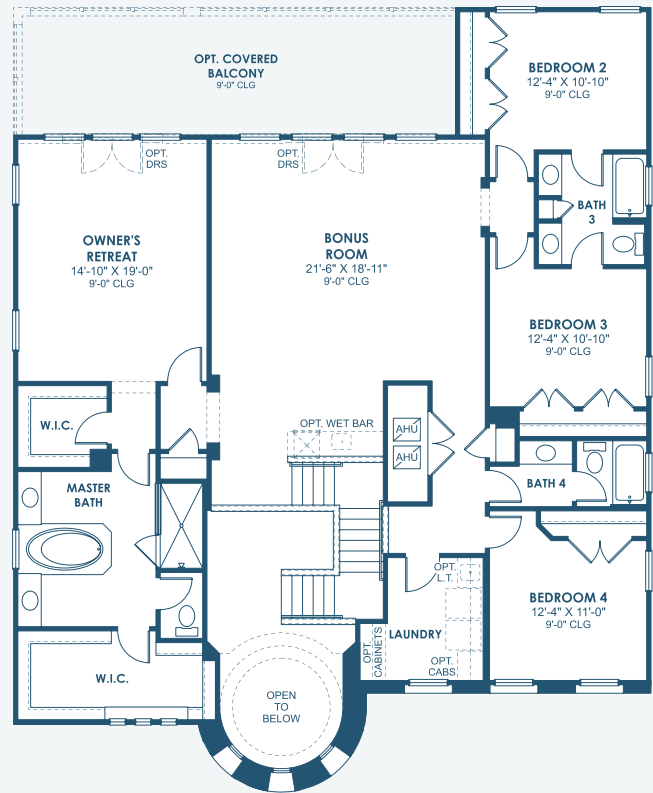

# Madeira III

Artisan Series

4,218-4,318 Sq.Ft. | 5 Bedrooms  
4.5 Baths | 3-Car Garage

Mediterranean | FMD3

Tuscan | TUS3

Coastal C | COA9

Modern Farmhouse | MFH4

Modern | MOD1

# Madeira III

Artisan Series

4,218-4,318 Sq.Ft. | 5 Bedrooms  
4.5 Baths | 3-Car Garage

MAIN FLOOR

SECOND FLOOR