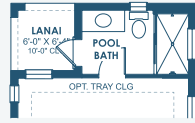

Granada I

Artisan Series

4,828-4,900 Sq.Ft. | 5-7 Bedrooms
5-6 Baths | 3-Car Garage

Mediterranean | FMD2

Tuscan | TUS2

Coastal C | COA6

Granada I

Artisan Series

4,828-4,900 Sq.Ft. | 5-7 Bedrooms
5-6 Baths | 3-Car Garage

OPT. O.D.K. PREP FOR FUTURE O.D.K.

OPT. POOL BATH W/ LANAI

OPT. UPPER OWNER'S SUITE

OPT. UPPER OWNER'S SUITE W/ STARGAZE RELAXATION M. BATH

MAIN FLOOR

SECOND FLOOR

OPT. DEN 2

OPT. STARGAZE RELAXATION M. BATH

OPT. M. BATH W/ DELUXE SHOWER