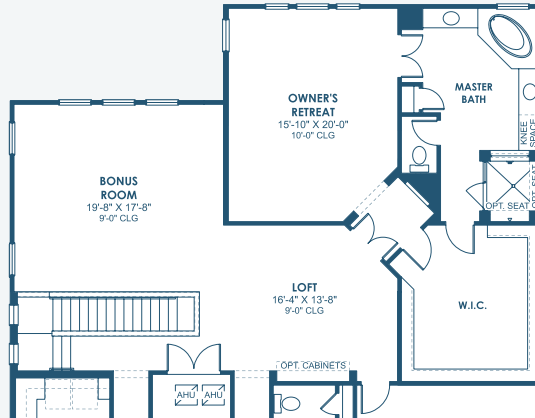

Granada I

Artisan Series

4,828-4,900 Sq.Ft. | 5-7 Bedrooms
5-6 Baths | 3-Car Garage

Mediterranean | FMD2

Tuscan | TUS2

Coastal C | COA6

Granada I

Artisan Series

4,828-4,900 Sq.Ft. | 5-7 Bedrooms
5-6 Baths | 3-Car Garage

OPT. O.D.K. PREP FOR FUTURE O.D.K.

OPT. POOL BATH W/ LANAI

OPT. UPPER OWNER'S SUITE

OPT. UPPER OWNER'S SUITE W/ STARGAZE RELAXATION M. BATH

MAIN FLOOR

SECOND FLOOR

OPT. DEN 2

OPT. STARGAZE RELAXATION M. BATH

OPT. M. BATH W/ DELUXE SHOWER