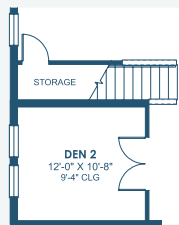

Granada I

Artisan Series

4,828-4,900 Sq.Ft. | 5-7 Bedrooms
5-6 Baths | 3-Car Garage

OPT. DEN 2