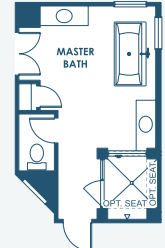

4,828-4,900 Sq.Ft. | 5-7 Bedrooms
5-6 Baths | 3-Car Garage

OPT. O.D.K. PREP FOR FUTURE O.D.K.

OPT. POOL BATH W/ LANAI

OPT. UPPER OWNER'S SUITE

OPT. UPPER OWNER'S SUITE W/ STARGAZE RELAXATION M. BATH

MAIN FLOOR

SECOND FLOOR

OPT. DEN 2

OPT. STARGAZE RELAXATION M. BATH

OPT. M. BATH W/ DELUXE SHOWER