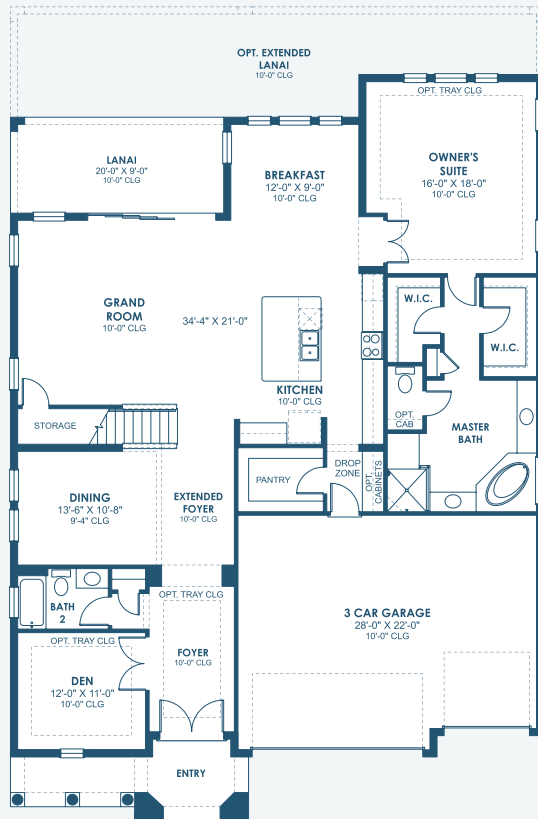

Granada I

Artisan Series

4,828-4,900 Sq.Ft. | 5-7 Bedrooms
5-6 Baths | 3-Car Garage

Mediterranean | FMD2

Tuscan | TUS2

Coastal C | COA6

Granada I

Artisan Series

4,828-4,900 Sq.Ft. | 5-7 Bedrooms
5-6 Baths | 3-Car Garage

OPT. O.D.K. PREP FOR FUTURE O.D.K.

OPT. POOL BATH W/ LANAI

OPT. UPPER OWNER'S SUITE

OPT. UPPER OWNER'S SUITE W/ STARGAZE RELAXATION M. BATH

MAIN FLOOR

SECOND FLOOR

OPT. DEN 2

OPT. STARGAZE RELAXATION M. BATH

OPT. M. BATH W/ DELUXE SHOWER