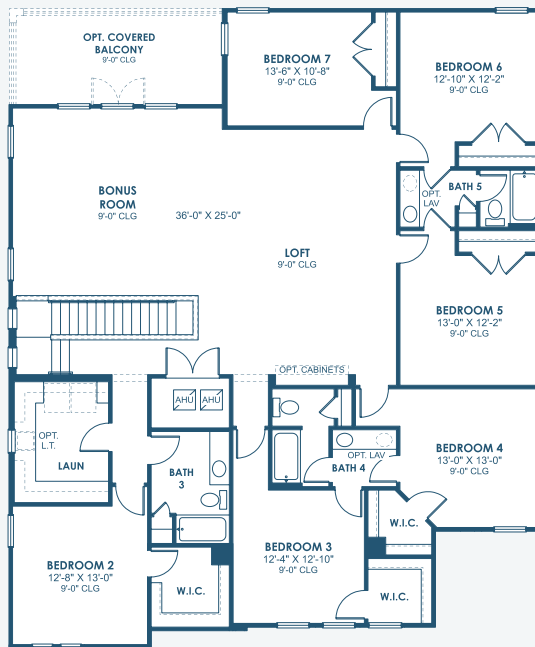

Granada I

Artisan Series

4,828-4,900 Sq.Ft. | 5-7 Bedrooms
5-6 Baths | 3-Car Garage

Mediterranean | FMD2

Tuscan | TUS2

Coastal C | COA6

Granada I

Artisan Series

4,828-4,900 Sq.Ft. | 5-7 Bedrooms
5-6 Baths | 3-Car Garage

OPT. O.D.K. PREP FOR FUTURE O.D.K.

OPT. POOL BATH W/ LANAI

OPT. UPPER OWNER'S SUITE

OPT. UPPER OWNER'S SUITE W/ STARGAZE RELAXATION M. BATH

MAIN FLOOR

SECOND FLOOR

OPT. DEN 2

OPT. STARGAZE RELAXATION M. BATH

OPT. M. BATH W/ DELUXE SHOWER