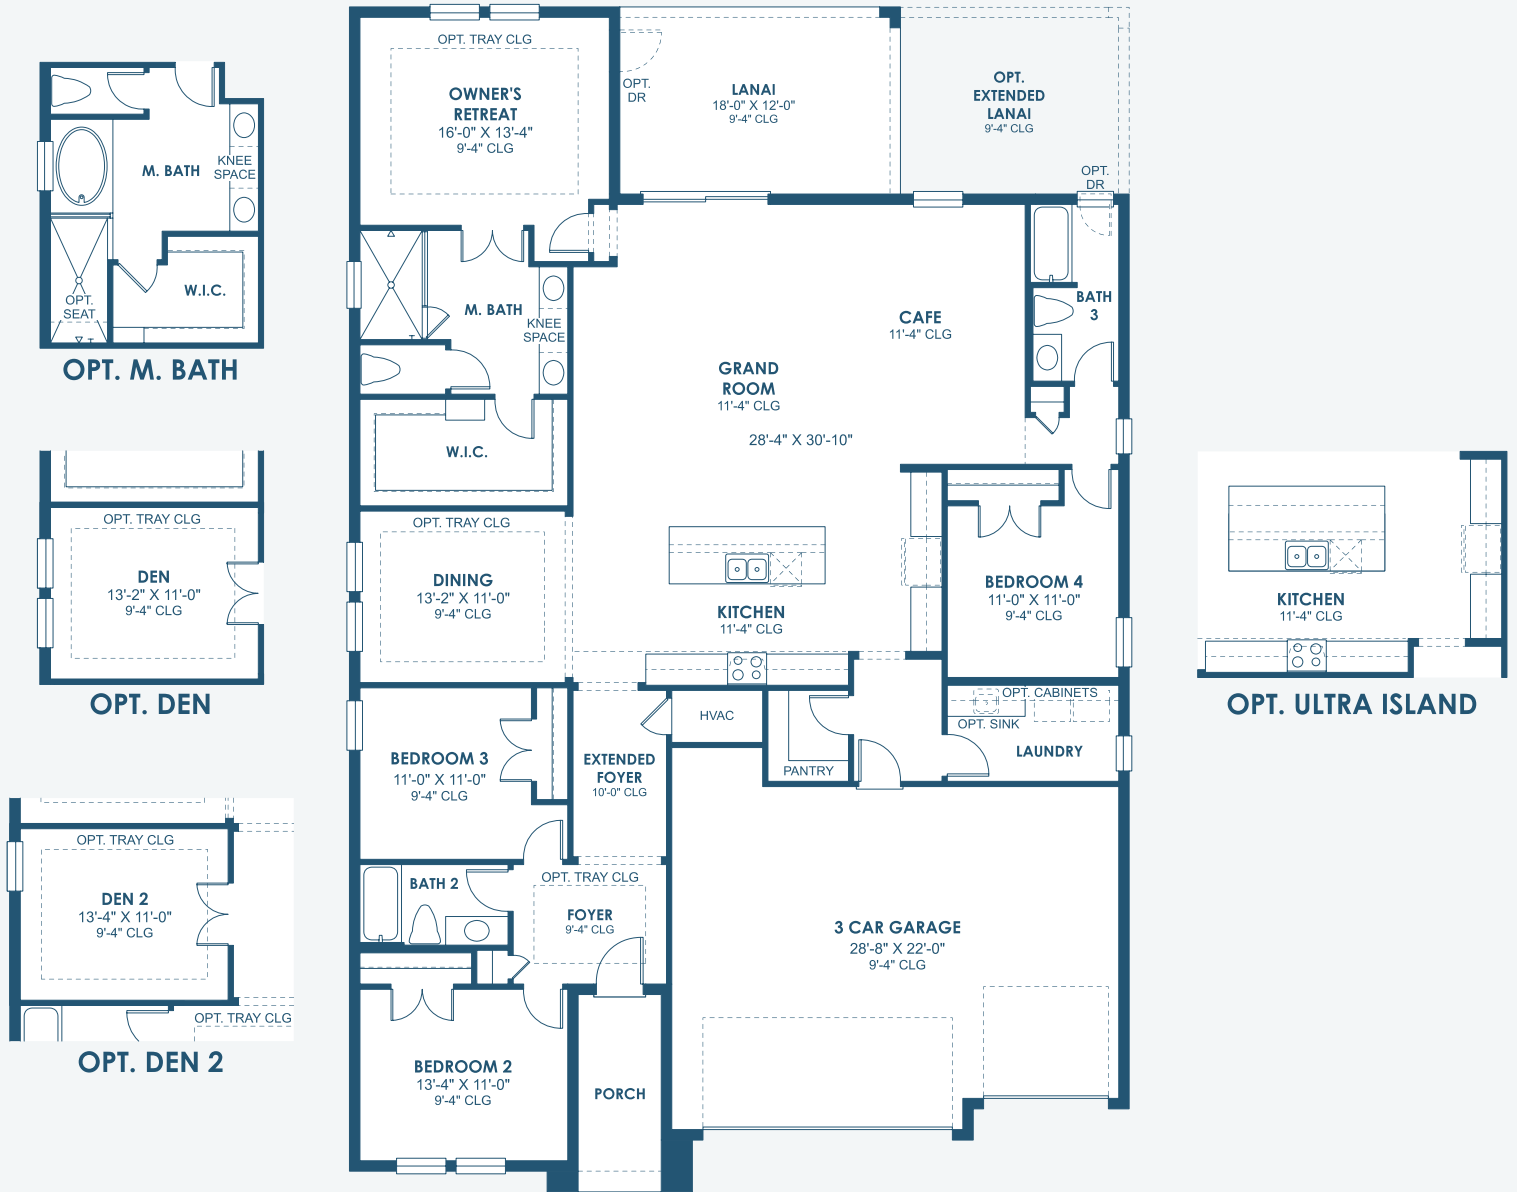

Hyde Park III

Inspiration Series

2,535 Sq.Ft. | 3-4 Bedrooms
3 Baths | 3-Car Garage

Mediterranean A | FMD6

Mediterranean B | FMD8

European A | EUC8

Tuscan A | TUS6

Hyde Park III

Inspiration Series

2,535 Sq.Ft. | 3-4 Bedrooms
3 Baths | 3-Car Garage

MAIN FLOOR