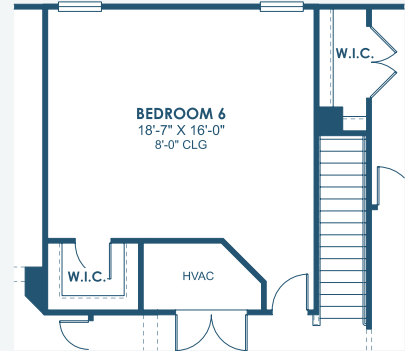

Virginia Park

Inspiration Series

3,547 Sq.Ft. | 5-6 Bedrooms
4 Baths | 3-Car Garage

Mediterranean B | FMD1

European A | EUC3

Tuscan A | TUS5

Tuscan B | TUS2

Virginia Park

Inspiration Series

3,547 Sq.Ft. | 5-6 Bedrooms
4 Baths | 3-Car Garage

MAIN FLOOR

OPT. BEDROOM 6

SECOND FLOOR

OPT. DEN

**OPT. ANGLED WALL
W/ EXP. CLOSET**

OPT. ANGLED WALL