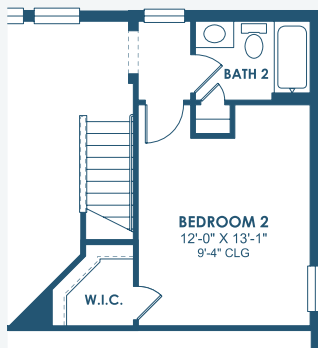

Virginia Park

Inspiration Series

3,547 Sq.Ft. | 5-6 Bedrooms
4 Baths | 3-Car Garage

Mediterranean B | FMD1

European A | EUC3

Tuscan A | TUS5

Tuscan B | TUS2

Virginia Park

Inspiration Series

3,547 Sq.Ft. | 5-6 Bedrooms
4 Baths | 3-Car Garage

MAIN FLOOR

OPT. BEDROOM 6

SECOND FLOOR

OPT. DEN

**OPT. ANGLED WALL
W/ EXP. CLOSET**

OPT. ANGLED WALL

OPT. M. BATH