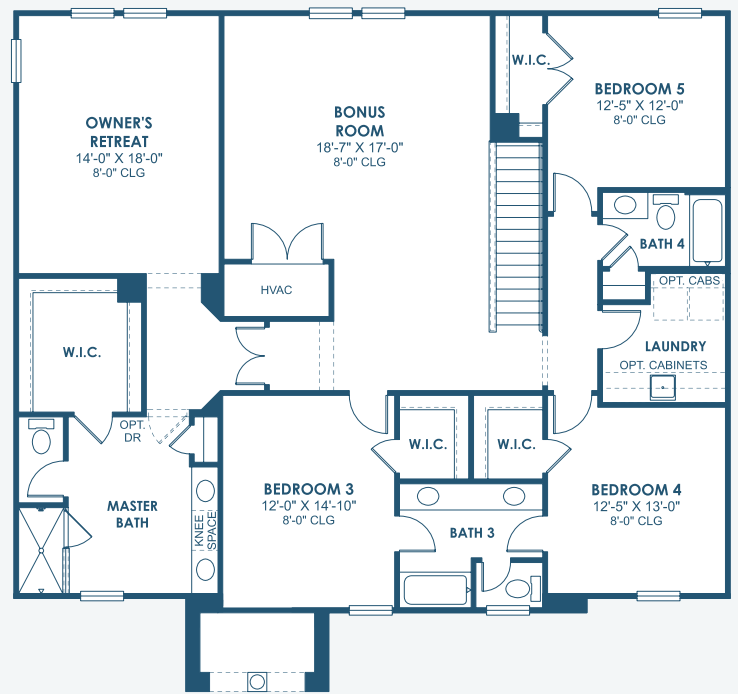

Virginia Park

Inspiration Series

3,547 Sq.Ft. | 5-6 Bedrooms
4 Baths | 3-Car Garage

Mediterranean B | FMD1

European A | EUC3

Tuscan A | TUS5

Tuscan B | TUS2

Virginia Park

Inspiration Series

3,547 Sq.Ft. | 5-6 Bedrooms
4 Baths | 3-Car Garage

MAIN FLOOR

OPT. BEDROOM 6

SECOND FLOOR

OPT. DEN

**OPT. ANGLED WALL
W/ EXP. CLOSET**

OPT. ANGLED WALL

OPT. M. BATH