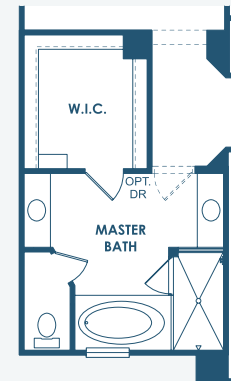

Virginia Park

Inspiration Series

3,547 Sq.Ft. | 5-6 Bedrooms
4 Baths | 3-Car Garage

Mediterranean B | FMD1

European A | EUC3

Tuscan A | TUS5

Tuscan B | TUS2

Virginia Park

Inspiration Series

3,547 Sq.Ft. | 5-6 Bedrooms
4 Baths | 3-Car Garage

MAIN FLOOR

OPT. BEDROOM 6

SECOND FLOOR

OPT. DEN

**OPT. ANGLED WALL
W/ EXP. CLOSET**

OPT. ANGLED WALL

OPT. M. BATH