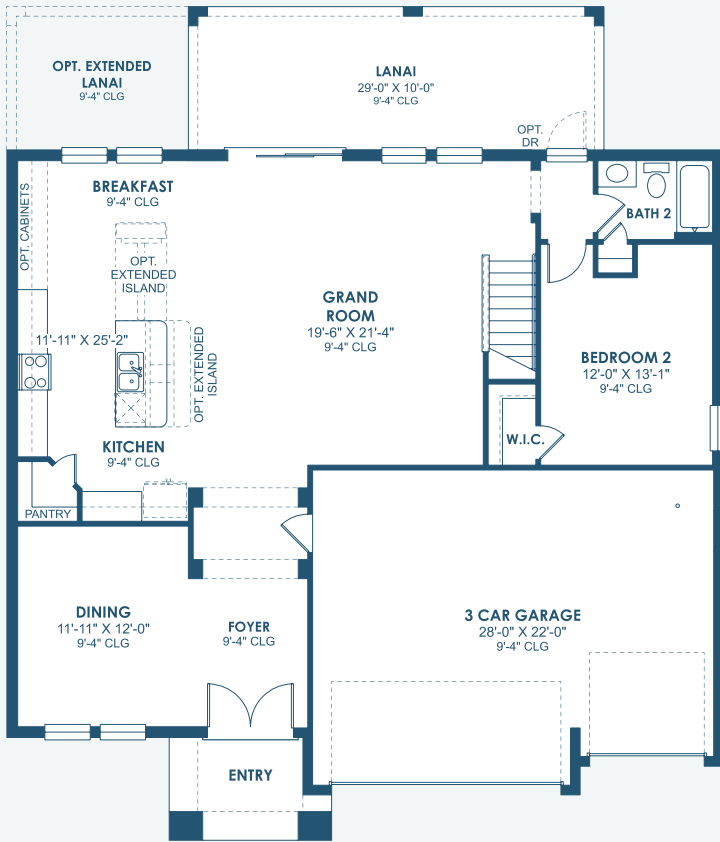

Virginia Park

Inspiration Series

3,547 Sq.Ft. | 5-6 Bedrooms
4 Baths | 3-Car Garage

Mediterranean B | FMD1

European A | EUC3

Tuscan A | TUS5

Tuscan B | TUS2

Virginia Park

Inspiration Series

3,547 Sq.Ft. | 5-6 Bedrooms
4 Baths | 3-Car Garage

MAIN FLOOR

OPT. BEDROOM 6

SECOND FLOOR

OPT. DEN

**OPT. ANGLED WALL
W/ EXP. CLOSET**

OPT. ANGLED WALL

OPT. M. BATH