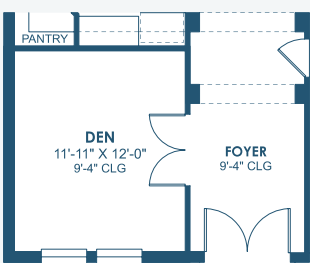

Virginia Park

Inspiration Series

3,547 Sq.Ft. | 5-6 Bedrooms
4 Baths | 3-Car Garage

Mediterranean B | FMD1

European A | EUC3

Tuscan A | TUS5

Tuscan B | TUS2

Virginia Park

Inspiration Series

3,547 Sq.Ft. | 5-6 Bedrooms
4 Baths | 3-Car Garage

MAIN FLOOR

OPT. BEDROOM 6

SECOND FLOOR

OPT. DEN

**OPT. ANGLED WALL
W/ EXP. CLOSET**

OPT. ANGLED WALL

OPT. M. BATH