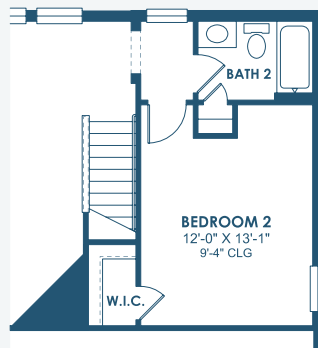

Virginia Park

Inspiration Series

3,547 Sq.Ft. | 5-6 Bedrooms
4 Baths | 3-Car Garage

Mediterranean B | FMD1

European A | EUC3

Tuscan A | TUS5

Tuscan B | TUS2

Virginia Park

Inspiration Series

3,547 Sq.Ft. | 5-6 Bedrooms
4 Baths | 3-Car Garage

MAIN FLOOR

OPT. BEDROOM 6

SECOND FLOOR

OPT. DEN

**OPT. ANGLED WALL
W/ EXP. CLOSET**

OPT. ANGLED WALL

OPT. M. BATH