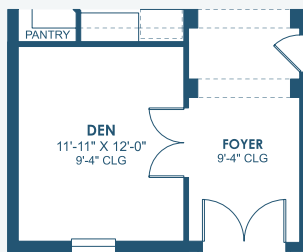

Virginia Park

Inspiration Series

3,547 Sq.Ft. | 5-6 Bedrooms
4 Baths | 3-Car Garage

Classical A | CLS1

Craftsman A | CRT3

Mediterranean A | FMD5

Regional Modernist | REM5

Virginia Park

Inspiration Series

3,547 Sq.Ft. | 5-6 Bedrooms
4 Baths | 3-Car Garage

MAIN FLOOR

OPT. BEDROOM 6

SECOND FLOOR

OPT. DEN

OPT. ANGLED WALL

**OPT. ANGLED WALL
W/ EXP. CLOSET**

OPT. M. BATH