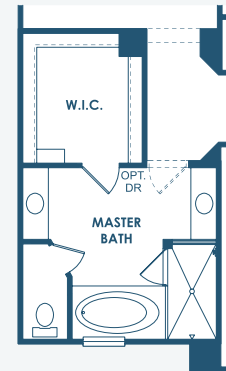

Virginia Park

Inspiration Series

3,547 Sq.Ft. | 5-6 Bedrooms
4 Baths | 3-Car Garage

Classical A | CLS1

Craftsman A | CRT3

Mediterranean A | FMD5

Regional Modernist | REM5

Virginia Park

Inspiration Series

3,547 Sq.Ft. | 5-6 Bedrooms
4 Baths | 3-Car Garage

MAIN FLOOR

OPT. BEDROOM 6

SECOND FLOOR

OPT. DEN

OPT. ANGLED WALL

**OPT. ANGLED WALL
W/ EXP. CLOSET**

OPT. M. BATH