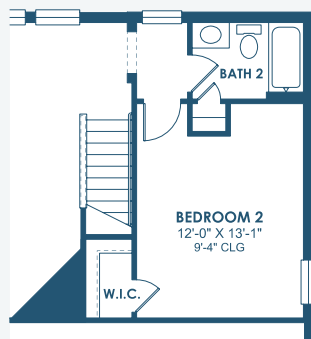

Virginia Park

Inspiration Series

3,547 Sq.Ft. | 5-6 Bedrooms
4 Baths | 3-Car Garage

Classical A | CLS1

Craftsman A | CRT3

Mediterranean A | FMD5

Regional Modernist | REM5

Virginia Park

Inspiration Series

3,547 Sq.Ft. | 5-6 Bedrooms
4 Baths | 3-Car Garage

MAIN FLOOR

OPT. BEDROOM 6

SECOND FLOOR

OPT. DEN

OPT. ANGLED WALL

**OPT. ANGLED WALL
W/ EXP. CLOSET**

OPT. M. BATH