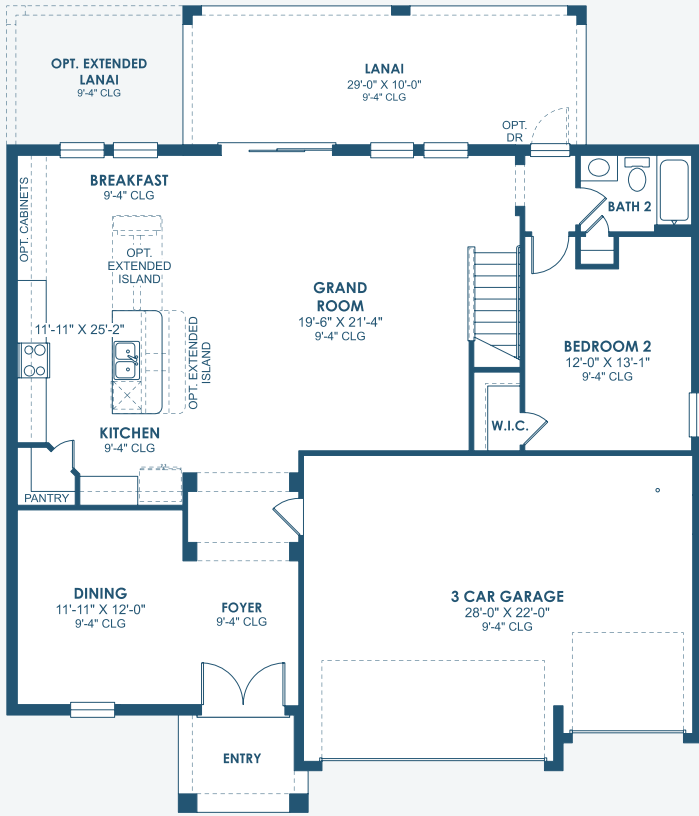

Virginia Park

Inspiration Series

3,547 Sq.Ft. | 5-6 Bedrooms
4 Baths | 3-Car Garage

Classical A | CLS1

Craftsman A | CRT3

Mediterranean A | FMD5

Regional Modernist | REM5

Virginia Park

Inspiration Series

3,547 Sq.Ft. | 5-6 Bedrooms
4 Baths | 3-Car Garage

MAIN FLOOR

OPT. BEDROOM 6

SECOND FLOOR

OPT. DEN

OPT. ANGLED WALL

**OPT. ANGLED WALL
W/ EXP. CLOSET**

OPT. M. BATH