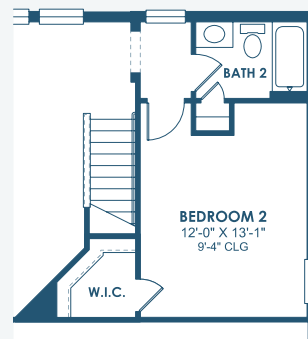

Virginia Park

Inspiration Series

3,547 Sq.Ft. | 5-6 Bedrooms
4 Baths | 3-Car Garage

Classical A | CLS1

Craftsman A | CRT3

Mediterranean A | FMD5

Regional Modernist | REM5

Virginia Park

Inspiration Series

3,547 Sq.Ft. | 5-6 Bedrooms
4 Baths | 3-Car Garage

MAIN FLOOR

OPT. BEDROOM 6

SECOND FLOOR

OPT. DEN

OPT. ANGLED WALL

**OPT. ANGLED WALL
W/ EXP. CLOSET**

OPT. M. BATH