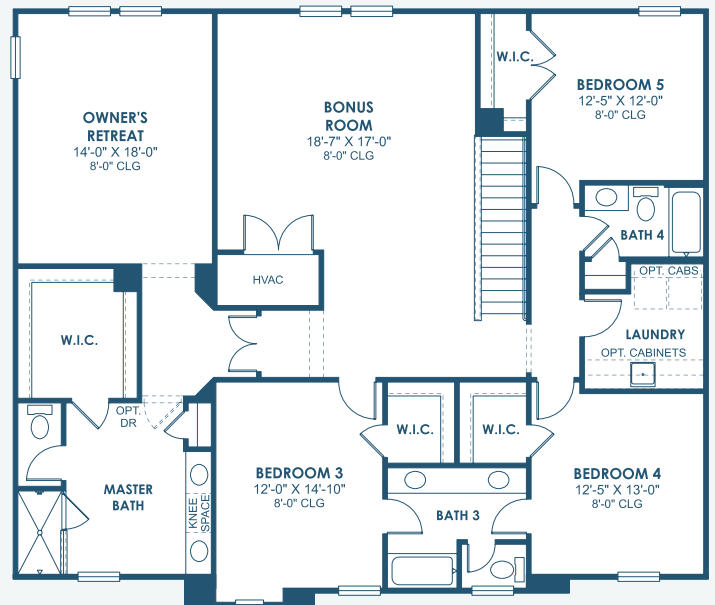

Virginia Park

Inspiration Series

3,547 Sq.Ft. | 5-6 Bedrooms
4 Baths | 3-Car Garage

Classical A | CLS1

Craftsman A | CRT3

Mediterranean A | FMD5

Regional Modernist | REM5

Virginia Park

Inspiration Series

3,547 Sq.Ft. | 5-6 Bedrooms
4 Baths | 3-Car Garage

MAIN FLOOR

OPT. BEDROOM 6

SECOND FLOOR

OPT. DEN

OPT. ANGLED WALL

**OPT. ANGLED WALL
W/ EXP. CLOSET**

OPT. M. BATH