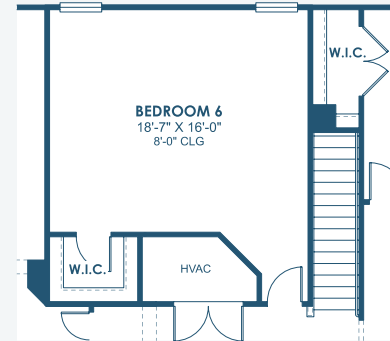

Virginia Park

Inspiration Series

3,547 Sq.Ft. | 5-6 Bedrooms
4 Baths | 3-Car Garage

Classical A | CLS1

Craftsman A | CRT3

Mediterranean A | FMD5

Regional Modernist | REM5

Virginia Park

Inspiration Series

3,547 Sq.Ft. | 5-6 Bedrooms
4 Baths | 3-Car Garage

MAIN FLOOR

OPT. BEDROOM 6

SECOND FLOOR

OPT. DEN

OPT. ANGLED WALL

**OPT. ANGLED WALL
W/ EXP. CLOSET**