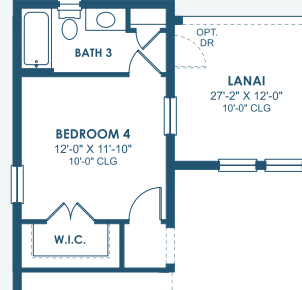

Key West I

Artisan Series

3,129-3,498 Sq.Ft. | 3-4 Bedrooms
2-4 Baths | 3-Car Garage

Mediterranean A | FMD2

Craftsman A | CRT4

Tuscan A | TUS4

Coastal C | COA4

Key West I

Artisan Series

3,129-3,498 Sq.Ft. | 3-4 Bedrooms
2-4 Baths | 3-Car Garage

OPT. 2ND MASTER SUITE

OPT. BONUS ROOM

OPT. BEDROOM 4

OPT. POOL BATH

OPT. DEN 2

MAIN FLOOR

OPT. STARGAZE RELAXATION M. BATH

OPT. M. BATH W/ DELUXE SHOWER