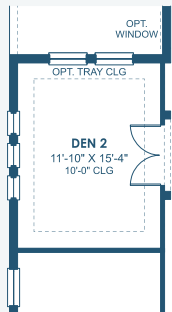

Artisan Series

3,129-3,498 Sq.Ft. | 3-4 Bedrooms
2-4 Baths | 3-Car Garage

OPT. 2ND MASTER SUITE

OPT. BONUS ROOM

OPT. BEDROOM 4

OPT. POOL BATH

OPT. DEN 2

MAIN FLOOR