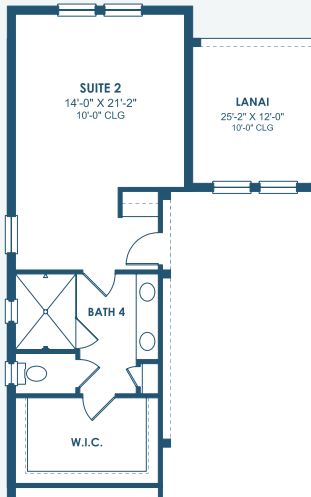

Key West I

Artisan Series

3,129-3,498 Sq.Ft. | 3-4 Bedrooms
2-4 Baths | 3-Car Garage

Mediterranean A | FMD2

Craftsman A | CRT4

Tuscan A | TUS4

Coastal C | COA4

Key West I

Artisan Series

3,129-3,498 Sq.Ft. | 3-4 Bedrooms
2-4 Baths | 3-Car Garage

OPT. 2ND MASTER SUITE

OPT. BONUS ROOM

OPT. BEDROOM 4

OPT. POOL BATH

OPT. DEN 2

MAIN FLOOR