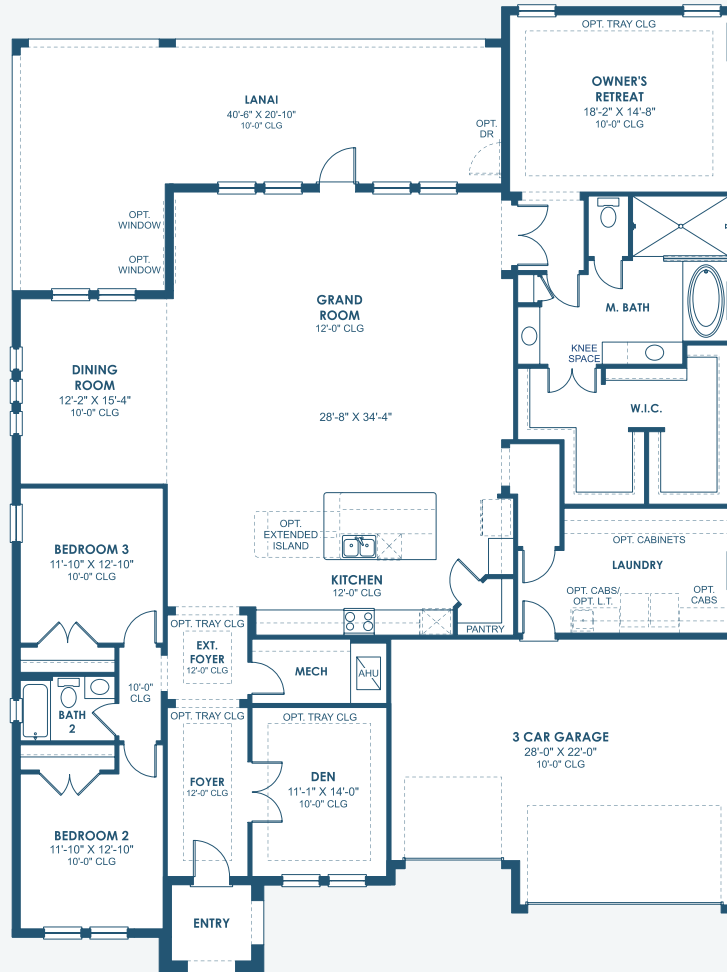

Key West I

Artisan Series

3,129-3,498 Sq.Ft. | 3-4 Bedrooms
2-4 Baths | 3-Car Garage

Mediterranean A | FMD2

Craftsman A | CRT4

Tuscan A | TUS4

Coastal C | COA4

Key West I

Artisan Series

3,129-3,498 Sq.Ft. | 3-4 Bedrooms
2-4 Baths | 3-Car Garage

OPT. 2ND MASTER SUITE

OPT. BONUS ROOM

OPT. BEDROOM 4

OPT. POOL BATH

OPT. DEN 2

MAIN FLOOR

OPT. STARGAZE RELAXATION M. BATH

OPT. M. BATH W/ DELUXE SHOWER