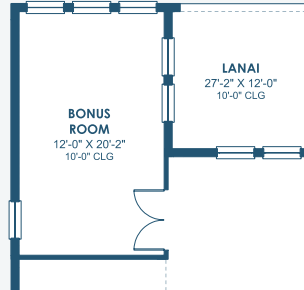

Key West I

Artisan Series

3,129-3,498 Sq.Ft. | 3-4 Bedrooms
2-4 Baths | 3-Car Garage

Mediterranean A | FMD2

Craftsman A | CRT4

Tuscan A | TUS4

Coastal C | COA4

Key West I

Artisan Series

3,129-3,498 Sq.Ft. | 3-4 Bedrooms
2-4 Baths | 3-Car Garage

OPT. 2ND MASTER SUITE

OPT. BONUS ROOM

OPT. BEDROOM 4

OPT. POOL BATH

OPT. DEN 2

MAIN FLOOR