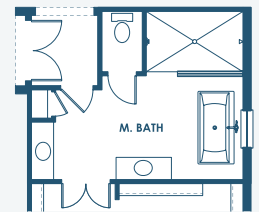

Key West I

Artisan Series

3,129-3,498 Sq.Ft. | 3-4 Bedrooms
2-4 Baths | 3-Car Garage

Mediterranean A | FMD2

Craftsman A | CRT4

Tuscan A | TUS4

Coastal C | COA4

Key West I

Artisan Series

3,129-3,498 Sq.Ft. | 3-4 Bedrooms
2-4 Baths | 3-Car Garage

OPT. 2ND MASTER SUITE

OPT. BONUS ROOM

OPT. BEDROOM 4

OPT. POOL BATH

OPT. DEN 2

MAIN FLOOR

OPT. STARGAZE RELAXATION M. BATH

OPT. M. BATH W/ DELUXE SHOWER