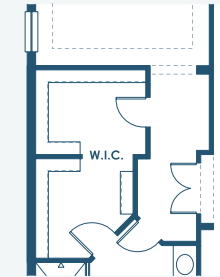

Key Largo I

Artisan Series

2,839-3,179 Sq.Ft. | 3-4 Bedrooms
3 Baths | 3-Car Garage

Mediterranean C | FMD4

Mediterranean E | FMD5

Craftsman B | CRT1

European A | EUC3

Tuscan A | TUS3

Key Largo I

Artisan Series

2,839-3,179 Sq.Ft. | 3-4 Bedrooms
3 Baths | 3-Car Garage

OPT. OWNER'S W.I.C.

OPT. ZEN RELAXATION MASTER BATHROOM

OPT. DEN

OPT. DEN 2

OPT. O.D.K. PREP FOR FUTURE O.D.K.