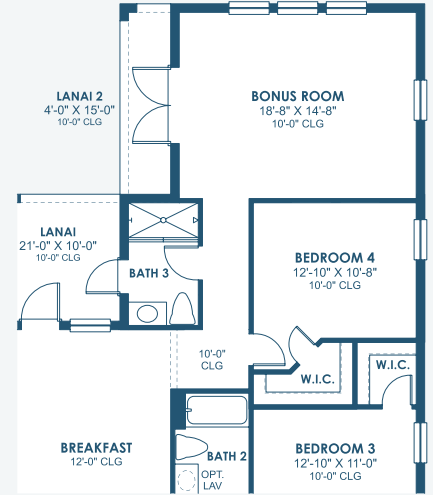

Key Largo I

Artisan Series

2,839-3,179 Sq.Ft. | 3-4 Bedrooms
3 Baths | 3-Car Garage

Mediterranean C | FMD4

Mediterranean E | FMD5

Craftsman B | CRT1

European A | EUC3

Tuscan A | TUS3

Key Largo I

Artisan Series

2,839-3,179 Sq.Ft. | 3-4 Bedrooms
3 Baths | 3-Car Garage

OPT. OWNER'S W.I.C.

OPT. ZEN RELAXATION MASTER BATHROOM

OPT. DEN

OPT. DEN 2

OPT. O.D.K. PREP FOR FUTURE O.D.K.

OPT. BONUS ROOM

OPT. BEDROOM 2 SUITE