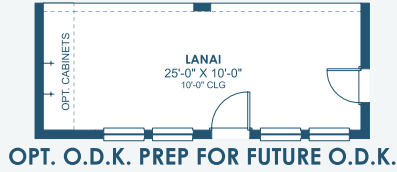

Key Largo I

Artisan Series

2,839-3,179 Sq.Ft. | 3-4 Bedrooms
3 Baths | 3-Car Garage

OPT. OWNER'S W.I.C.

OPT. ZEN RELAXATION MASTER BATHROOM

OPT. DEN

OPT. DEN 2

OPT. O.D.K. PREP FOR FUTURE O.D.K.