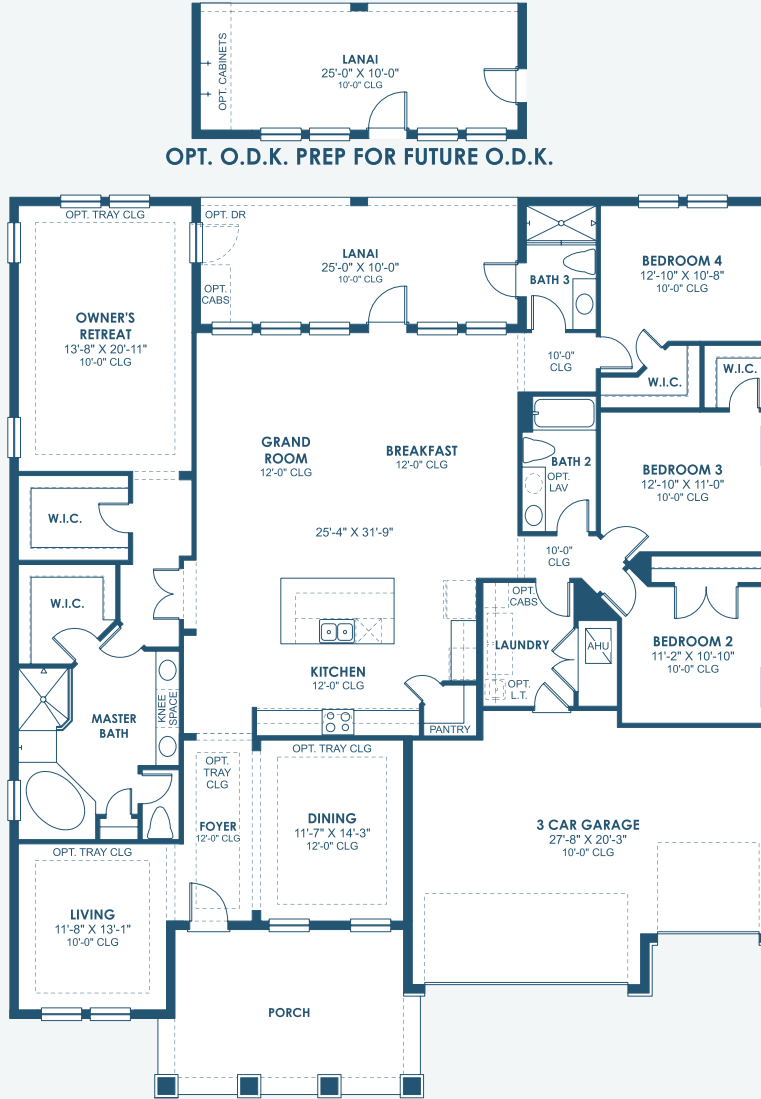

Key Largo I

Artisan Series

2,839-3,179 Sq.Ft. | 3-4 Bedrooms
3 Baths | 3-Car Garage

Mediterranean C | FMD4

Mediterranean E | FMD5

Craftsman B | CRT1

European A | EUC3

Tuscan A | TUS3

Key Largo I

Artisan Series

2,839-3,179 Sq.Ft. | 3-4 Bedrooms
3 Baths | 3-Car Garage

OPT. OWNER'S W.I.C.

OPT. ZEN RELAXATION MASTER BATHROOM

OPT. DEN

OPT. DEN 2

OPT. O.D.K. PREP FOR FUTURE O.D.K.

OPT. BONUS ROOM

OPT. BEDROOM 2 SUITE