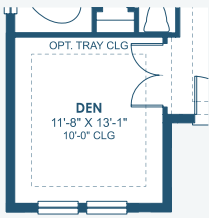

Key Largo I

Artisan Series

2,839-3,179 Sq.Ft. | 3-4 Bedrooms
3 Baths | 3-Car Garage

OPT. OWNER'S W.I.C.

OPT. ZEN RELAXATION MASTER BATHROOM

OPT. DEN

OPT. DEN 2

OPT. O.D.K. PREP FOR FUTURE O.D.K.

OPT. BONUS ROOM

OPT. BEDROOM 2 SUITE