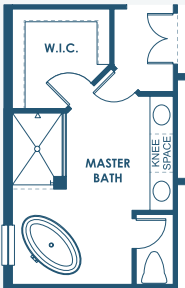

Key Largo I

Artisan Series

2,839-3,179 Sq.Ft. | 3-4 Bedrooms
3 Baths | 3-Car Garage

Mediterranean C | FMD4

Mediterranean E | FMD5

Craftsman B | CRT1

European A | EUC3

Tuscan A | TUS3

Key Largo I

Artisan Series

2,839-3,179 Sq.Ft. | 3-4 Bedrooms
3 Baths | 3-Car Garage

OPT. OWNER'S W.I.C.

OPT. ZEN RELAXATION MASTER BATHROOM

OPT. DEN

OPT. DEN 2

OPT. O.D.K. PREP FOR FUTURE O.D.K.