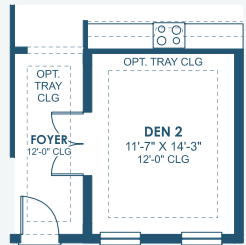

Key Largo I

Artisan Series

2,839-3,179 Sq.Ft. | 3-4 Bedrooms
3 Baths | 3-Car Garage

OPT. OWNER'S W.I.C.

OPT. ZEN RELAXATION MASTER BATHROOM

OPT. DEN

OPT. DEN 2

OPT. O.D.K. PREP FOR FUTURE O.D.K.

OPT. BONUS ROOM

OPT. BEDROOM 2 SUITE