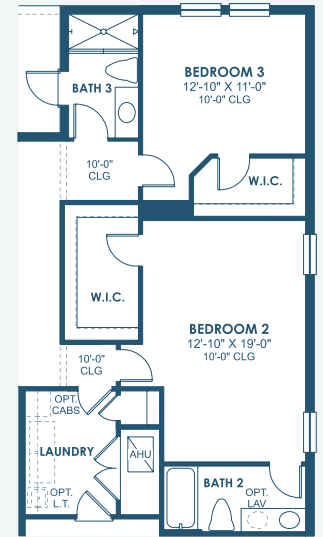

Key Largo I

Artisan Series

2,839-3,179 Sq.Ft. | 3-4 Bedrooms
3 Baths | 3-Car Garage

Mediterranean C | FMD4

Mediterranean E | FMD5

Craftsman B | CRT1

European A | EUC3

Tuscan A | TUS3

Key Largo I

Artisan Series

2,839-3,179 Sq.Ft. | 3-4 Bedrooms
3 Baths | 3-Car Garage

OPT. OWNER'S W.I.C.

OPT. ZEN RELAXATION MASTER BATHROOM

OPT. DEN

OPT. DEN 2

OPT. O.D.K. PREP FOR FUTURE O.D.K.

OPT. BONUS ROOM

OPT. BEDROOM 2 SUITE