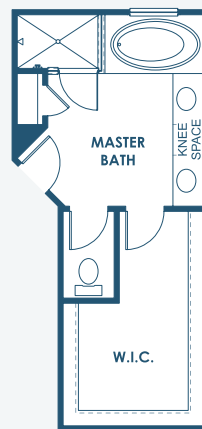

Avocet II

Innovation Series

3,336 Sq.Ft. | 5-6 Bedrooms
3-5 Baths | 2-3-Car Garage

Coastal D | COA12

Coastal E | COA1

Coastal F | COA7

Avocet II

Innovation Series

3,336 Sq.Ft. | 5-6 Bedrooms
3-5 Baths | 2-3-Car Garage

MAIN FLOOR

SECOND FLOOR

OPT. GUEST SUITE

OPT. MASTER BATH

OPT. BEDROOM 6/BATH 4