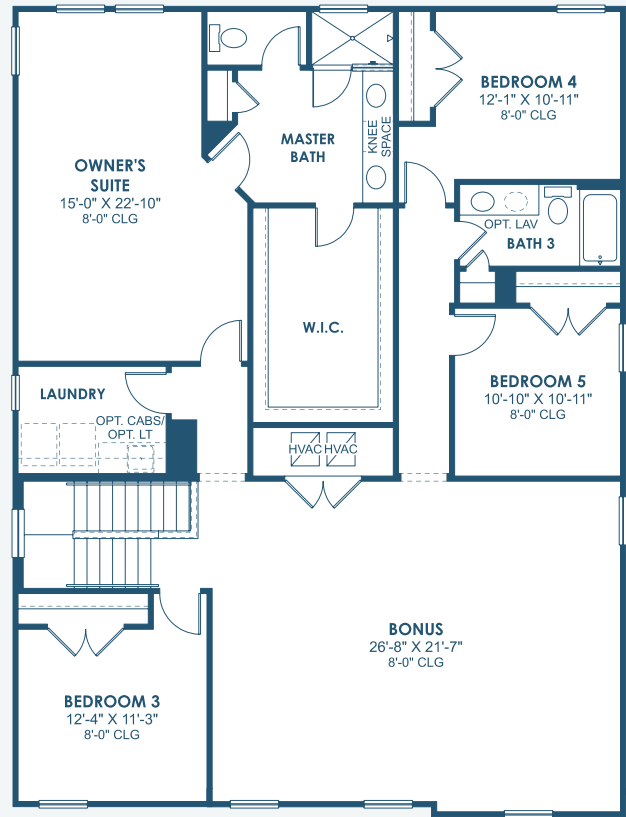

Avocet II

Innovation Series

3,336 Sq.Ft. | 5-6 Bedrooms
3-5 Baths | 2-3-Car Garage

Coastal D | COA12

Coastal E | COA1

Coastal F | COA7

Avocet II

Innovation Series

3,336 Sq.Ft. | 5-6 Bedrooms
3-5 Baths | 2-3-Car Garage

MAIN FLOOR

SECOND FLOOR

OPT. GUEST SUITE

OPT. MASTER BATH

OPT. BEDROOM 6/BATH 4