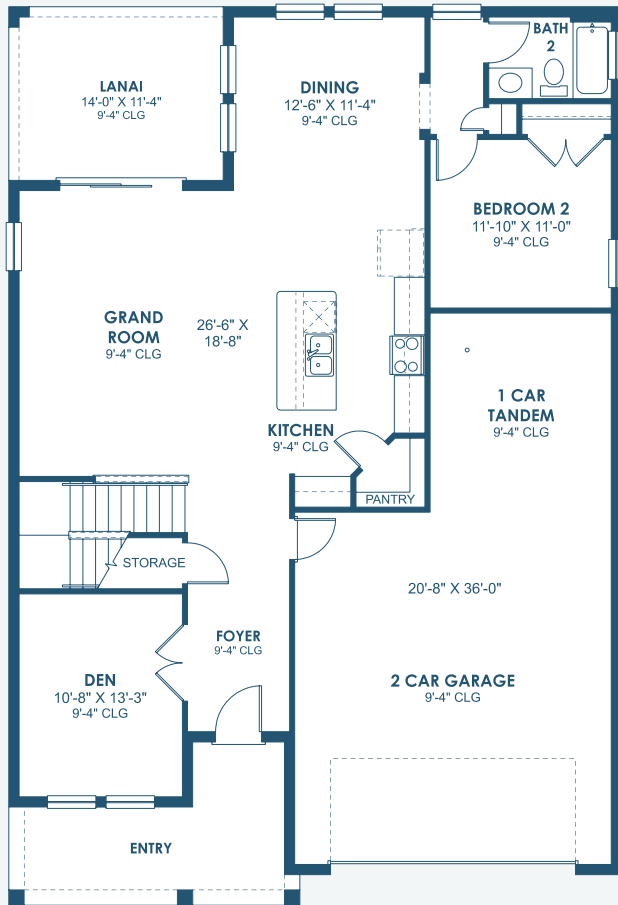

Avocet II

Innovation Series

3,336 Sq.Ft. | 5-6 Bedrooms
3-5 Baths | 2-3-Car Garage

Coastal D | COA12

Coastal E | COA1

Coastal F | COA7

Avocet II

Innovation Series

3,336 Sq.Ft. | 5-6 Bedrooms
3-5 Baths | 2-3-Car Garage

MAIN FLOOR

SECOND FLOOR

OPT. GUEST SUITE

OPT. MASTER BATH

OPT. BEDROOM 6/BATH 4