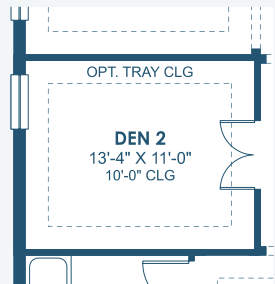

Islamorada I

Artisan Series

2,535 Sq.Ft. | 3-4 Bedrooms
3 Baths | 3-Car Garage

Coastal A | COA8

Coastal B | COA6

Coastal C | COA13

Islamorada I

Artisan Series

2,535 Sq.Ft. | 3-4 Bedrooms
3 Baths | 3-Car Garage

OPT. DEN

OPT. DEN 2

OPT. SHOWER AT BATH 2

OPT. SHOWER AT BATH 3