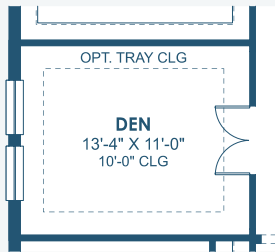

Islamorada I

Artisan Series

2,535 Sq.Ft. | 3-4 Bedrooms
3 Baths | 3-Car Garage

Coastal A | COA8

Coastal B | COA6

Coastal C | COA13

Islamorada I

Artisan Series

2,535 Sq.Ft. | 3-4 Bedrooms
3 Baths | 3-Car Garage

OPT. DEN

OPT. DEN 2

OPT. SHOWER AT BATH 2

OPT. SHOWER AT BATH 3