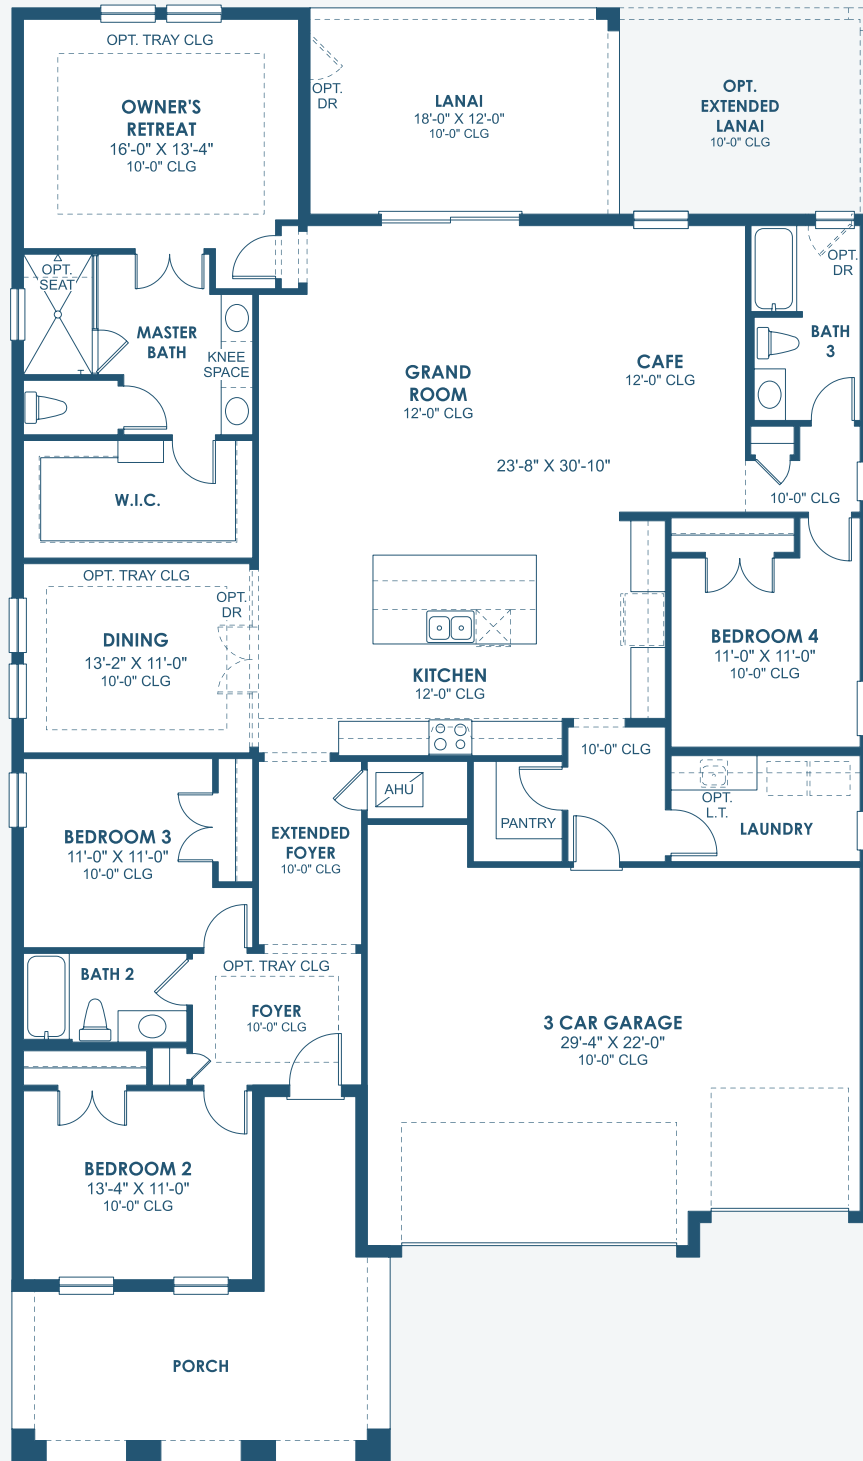

Islamorada I

Artisan Series

2,535 Sq.Ft. | 3-4 Bedrooms
3 Baths | 3-Car Garage

Coastal A | COA8

Coastal B | COA6

Coastal C | COA13

Islamorada I

Artisan Series

2,535 Sq.Ft. | 3-4 Bedrooms
3 Baths | 3-Car Garage

OPT. DEN

OPT. DEN 2

OPT. SHOWER AT BATH 2

OPT. SHOWER AT BATH 3