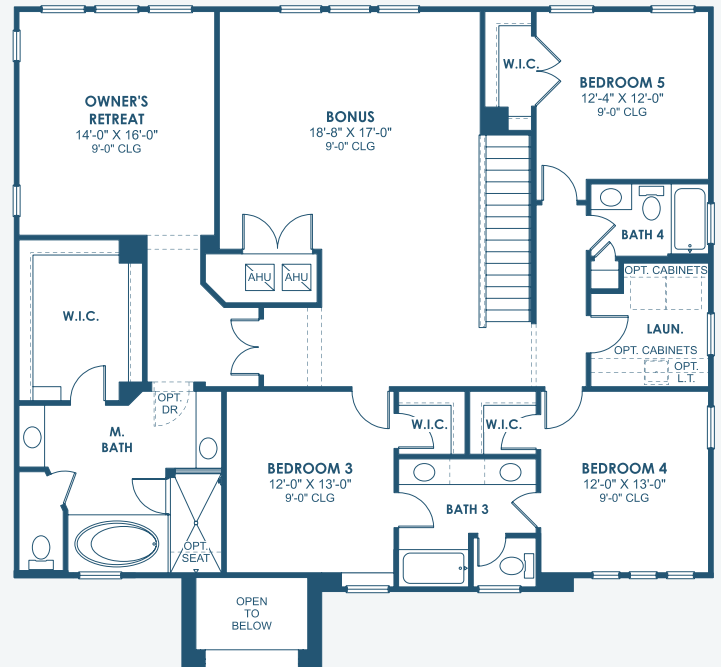

Mediterranean A | FMD1

European A | EUC7

Tuscan A | TUS1

Verona

Artisan Series

3,518 Sq.Ft. | 5-6 Bedrooms
4 Baths | 3-Car Garage

MAIN FLOOR

OPT. BEDROOM 6

SECOND FLOOR

OPT. DEN

OPT. ANGLED WALL

OPT. ANGLED WALL
W/ EXPANDED CLOSET

OPT. DELUXE SHOWER

OPT. FREESTANDING TUB