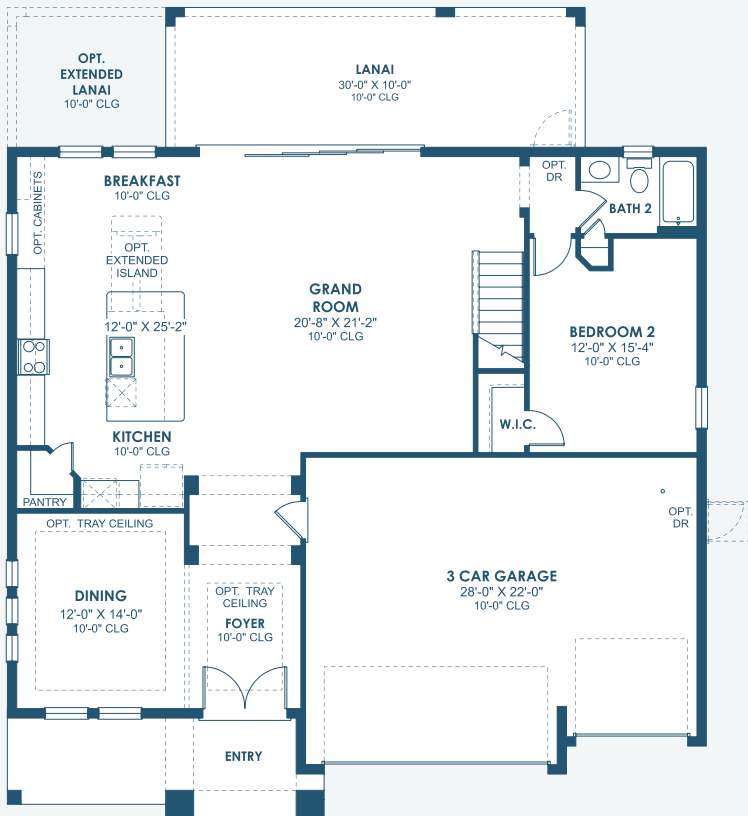

Mediterranean A | FMD1

European A | EUC7

Tuscan A | TUS1

Verona

Artisan Series

3,518 Sq.Ft. | 5-6 Bedrooms
4 Baths | 3-Car Garage

MAIN FLOOR

OPT. BEDROOM 6

SECOND FLOOR

OPT. DEN

OPT. ANGLED WALL

OPT. ANGLED WALL
W/ EXPANDED CLOSET

OPT. DELUXE SHOWER

OPT. FREESTANDING TUB