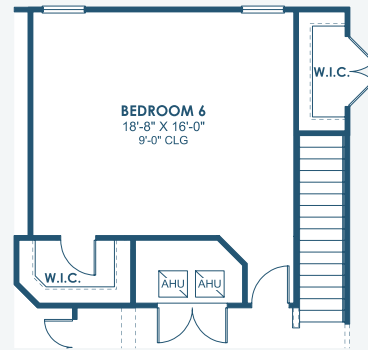

Mediterranean A | FMD1

European A | EUC7

Tuscan A | TUS1

Verona

Artisan Series

3,518 Sq.Ft. | 5-6 Bedrooms
4 Baths | 3-Car Garage

MAIN FLOOR

OPT. BEDROOM 6

SECOND FLOOR

OPT. DEN

OPT. ANGLED WALL

OPT. ANGLED WALL
W/ EXPANDED CLOSET

OPT. DELUXE SHOWER

OPT. FREESTANDING TUB