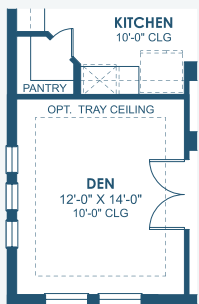

Mediterranean A | FMD1

European A | EUC7

Tuscan A | TUS1

Verona

Artisan Series

3,518 Sq.Ft. | 5-6 Bedrooms
4 Baths | 3-Car Garage

MAIN FLOOR

OPT. BEDROOM 6

SECOND FLOOR

OPT. DEN

OPT. ANGLED WALL

OPT. ANGLED WALL
W/ EXPANDED CLOSET

OPT. DELUXE SHOWER

OPT. FREESTANDING TUB