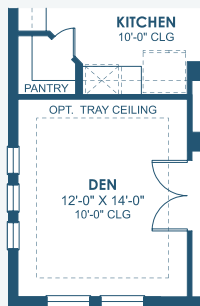

Mediterranean A | FMD1

European A | EUC7

Tuscan A | TUS1

Verona

Artisan Series

3,518 Sq.Ft. | 5-6 Bedrooms
4 Baths | 3-Car Garage

MAIN FLOOR

OPT. BEDROOM 6

SECOND FLOOR

OPT. DEN

OPT. ANGLED WALL

**OPT. ANGLED WALL
W/ EXPANDED CLOSET**

OPT. DELUXE SHOWER

OPT. FREESTANDING TUB