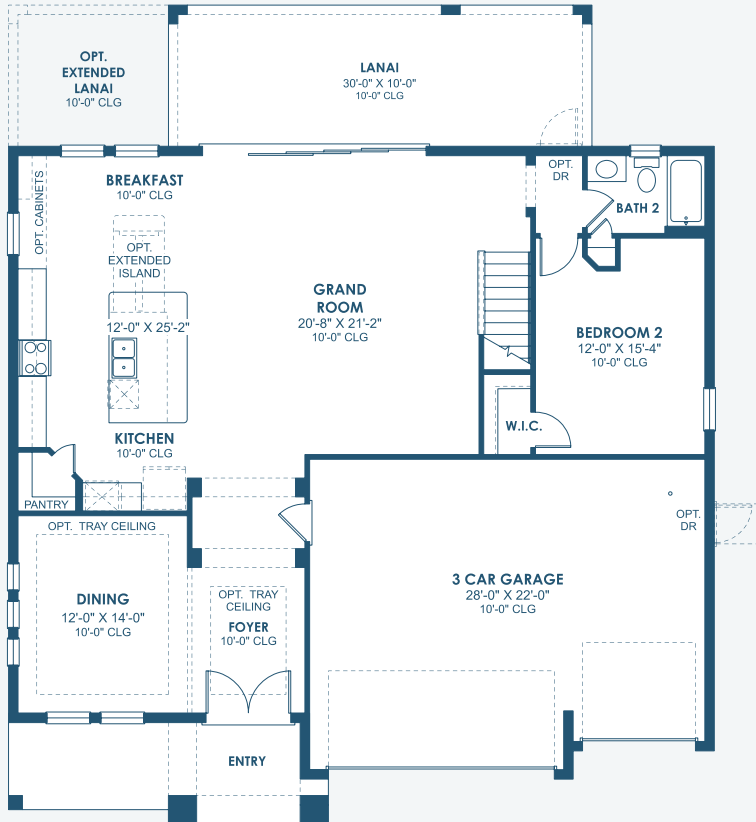

Mediterranean A | FMD1

European A | EUC7

Tuscan A | TUS1

Verona

Artisan Series

3,518 Sq.Ft. | 5-6 Bedrooms
4 Baths | 3-Car Garage

MAIN FLOOR

OPT. BEDROOM 6

SECOND FLOOR

OPT. DEN

OPT. ANGLED WALL

**OPT. ANGLED WALL
W/ EXPANDED CLOSET**

OPT. DELUXE SHOWER

OPT. FREESTANDING TUB