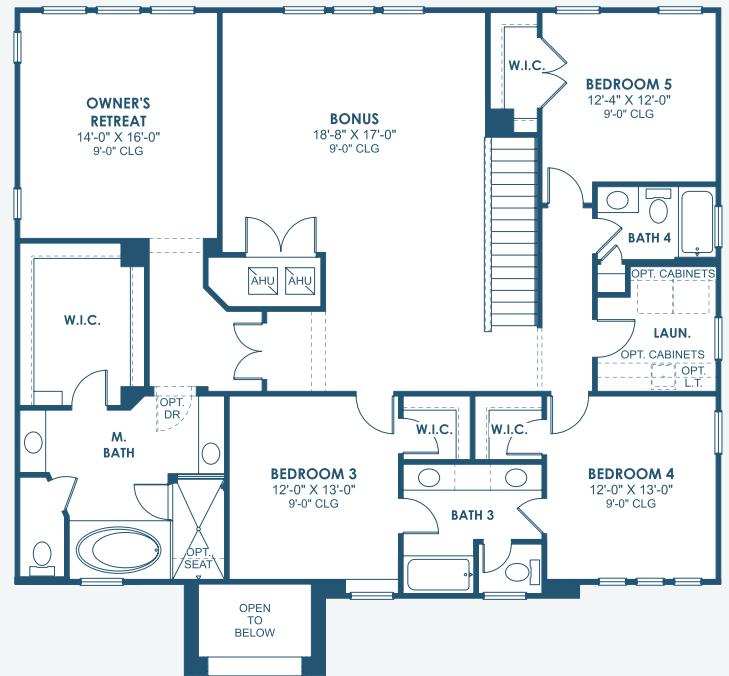

Mediterranean A | FMD1

European A | EUC7

Tuscan A | TUS1

Verona

Artisan Series

3,518 Sq.Ft. | 5-6 Bedrooms
4 Baths | 3-Car Garage

MAIN FLOOR

OPT. BEDROOM 6

SECOND FLOOR

OPT. DEN

OPT. ANGLED WALL

**OPT. ANGLED WALL
W/ EXPANDED CLOSET**

OPT. DELUXE SHOWER

OPT. FREESTANDING TUB