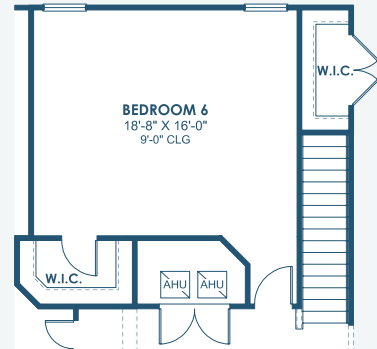

Mediterranean A | FMD1

European A | EUC7

Tuscan A | TUS1

Verona

Artisan Series

3,518 Sq.Ft. | 5-6 Bedrooms
4 Baths | 3-Car Garage

MAIN FLOOR

OPT. BEDROOM 6

SECOND FLOOR

OPT. DEN

OPT. ANGLED WALL

**OPT. ANGLED WALL
W/ EXPANDED CLOSET**

OPT. DELUXE SHOWER

OPT. FREESTANDING TUB