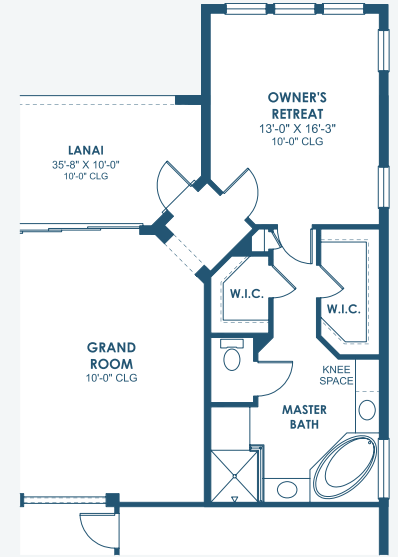

Madeira III

Artisan Series

4,218-4,318 Sq.Ft. | 5 Bedrooms
4.5 Baths | 3-Car Garage

Mediterranean A | FMD3

European A | EUC4

Tuscan A | TUS3

Madeira III

Artisan Series

4,218-4,318 Sq.Ft. | 5 Bedrooms
4.5 Baths | 3-Car Garage

OPT. DEN 2

OPT. MASTER BATH
DELUXE SHOWER

OPT. MASTER BATH
FREESTANDING TUB

OPT. MAIN FLOOR OWNER'S RETREAT

MAIN FLOOR

SECOND FLOOR