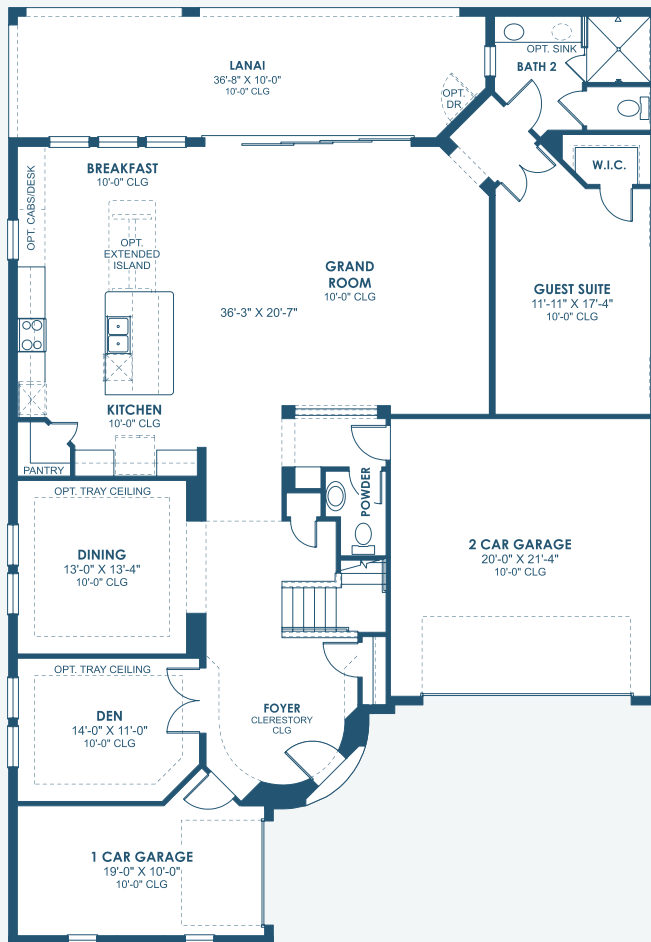

Madeira III

Artisan Series

4,218-4,318 Sq.Ft. | 5 Bedrooms
4.5 Baths | 3-Car Garage

Mediterranean A | FMD3

European A | EUC4

Tuscan A | TUS3

Madeira III

Artisan Series

4,218-4,318 Sq.Ft. | 5 Bedrooms
4.5 Baths | 3-Car Garage

OPT. DEN 2

OPT. MASTER BATH
DELUXE SHOWER

OPT. MASTER BATH
FREESTANDING TUB

OPT. MAIN FLOOR OWNER'S RETREAT

MAIN FLOOR

SECOND FLOOR