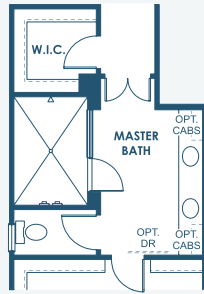

Madeira III

Artisan Series

4,218-4,318 Sq.Ft. | 5 Bedrooms
4.5 Baths | 3-Car Garage

Mediterranean A | FMD3

European A | EUC4

Tuscan A | TUS3

Madeira III

Artisan Series

4,218-4,318 Sq.Ft. | 5 Bedrooms
4.5 Baths | 3-Car Garage

OPT. DEN 2

OPT. MASTER BATH
DELUXE SHOWER

OPT. MASTER BATH
FREESTANDING TUB

OPT. MAIN FLOOR OWNER'S RETREAT

MAIN FLOOR

SECOND FLOOR