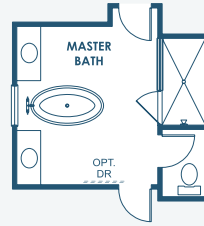

Madeira III

Artisan Series

4,218-4,318 Sq.Ft. | 5 Bedrooms
4.5 Baths | 3-Car Garage

Mediterranean A | FMD3

European A | EUC4

Tuscan A | TUS3

Madeira III

Artisan Series

4,218-4,318 Sq.Ft. | 5 Bedrooms
4.5 Baths | 3-Car Garage

OPT. DEN 2

OPT. MASTER BATH
DELUXE SHOWER

OPT. MASTER BATH
FREESTANDING TUB

OPT. MAIN FLOOR OWNER'S RETREAT

MAIN FLOOR

SECOND FLOOR