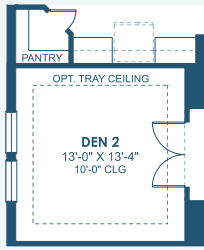

Madeira III

Artisan Series

4,218-4,318 Sq.Ft. | 5 Bedrooms
4.5 Baths | 3-Car Garage

Mediterranean A | FMD3

European A | EUC4

Tuscan A | TUS3

Madeira III

Artisan Series

4,218-4,318 Sq.Ft. | 5 Bedrooms
4.5 Baths | 3-Car Garage

OPT. DEN 2

OPT. MASTER BATH
DELUXE SHOWER

OPT. MASTER BATH
FREESTANDING TUB

OPT. MAIN FLOOR OWNER'S RETREAT

MAIN FLOOR

SECOND FLOOR