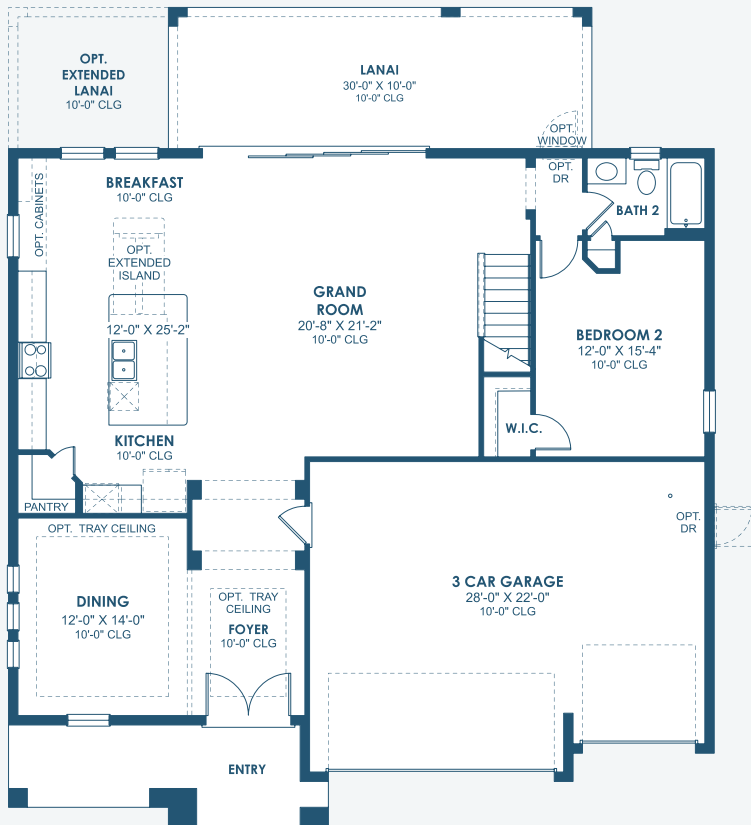

Classical A | CLS3

Craftsman A | CRT4

Verona

Artisan Series

3,518 Sq.Ft. | 5-6 Bedrooms
4 Baths | 3-Car Garage

OPT. ANGLED WALL
W/ EXPANDED CLOSET

OPT. ANGLED WALL

OPT. BEDROOM 6

MAIN FLOOR

SECOND FLOOR

OPT. DEN

OPT. FREESTANDING TUB

OPT. DELUXE SHOWER