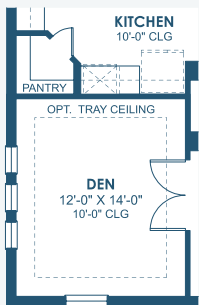

Classical A | CLS3

Craftsman A | CRT4

Verona

Artisan Series

3,518 Sq.Ft. | 5-6 Bedrooms
4 Baths | 3-Car Garage

OPT. ANGLED WALL
W/ EXPANDED CLOSET

OPT. ANGLED WALL

OPT. BEDROOM 6

MAIN FLOOR

SECOND FLOOR

OPT. DEN

OPT. FREESTANDING TUB

OPT. DELUXE SHOWER