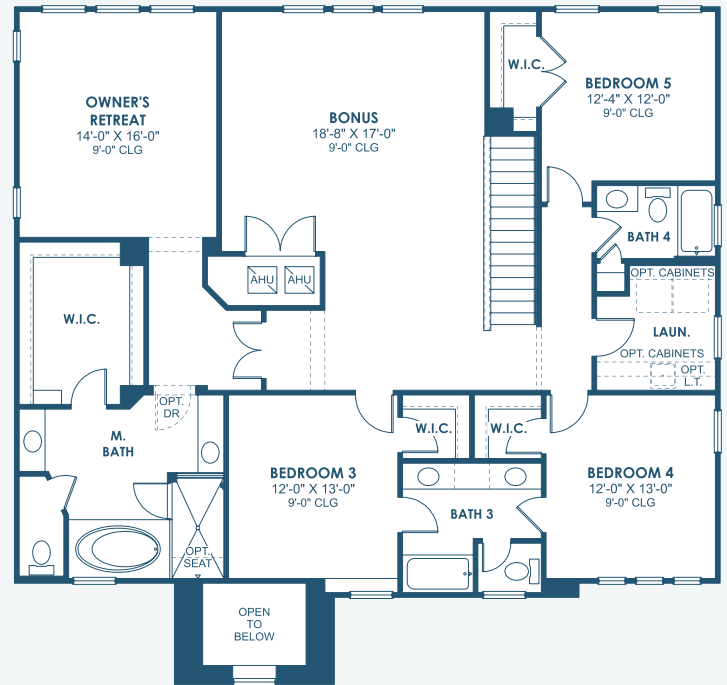

Classical A | CLS3

Craftsman A | CRT4

Verona

Artisan Series

3,518 Sq.Ft. | 5-6 Bedrooms
4 Baths | 3-Car Garage

OPT. ANGLED WALL
W/ EXPANDED CLOSET

OPT. ANGLED WALL

OPT. BEDROOM 6

MAIN FLOOR

SECOND FLOOR

OPT. DEN

OPT. FREESTANDING TUB

OPT. DELUXE SHOWER