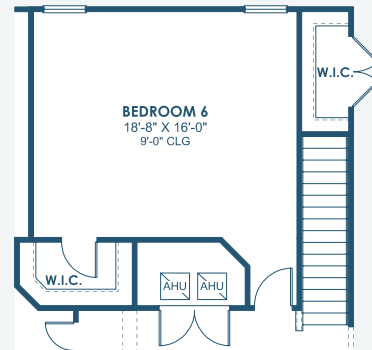

Classical A | CLS3

Craftsman A | CRT4

Verona

Artisan Series

3,518 Sq.Ft. | 5-6 Bedrooms
4 Baths | 3-Car Garage

OPT. ANGLED WALL
W/ EXPANDED CLOSET

OPT. ANGLED WALL

OPT. BEDROOM 6

MAIN FLOOR

SECOND FLOOR

OPT. DEN

OPT. FREESTANDING TUB

OPT. DELUXE SHOWER