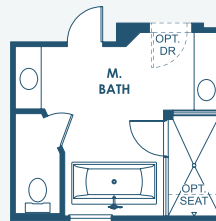

Classical A | CLS3

Craftsman A | CRT4

Verona

Artisan Series

3,518 Sq.Ft. | 5-6 Bedrooms
4 Baths | 3-Car Garage

OPT. ANGLED WALL
W/ EXPANDED CLOSET

OPT. ANGLED WALL

OPT. BEDROOM 6

MAIN FLOOR

SECOND FLOOR

OPT. DEN

OPT. FREESTANDING TUB

OPT. DELUXE SHOWER