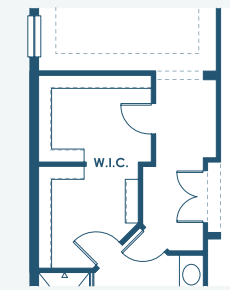

Key Largo I

Artisan Series

3,179 Sq.Ft. | 3-4 Bedrooms
3 Baths | 3-Car Garage

OPT. OWNER'S
W.I.C.