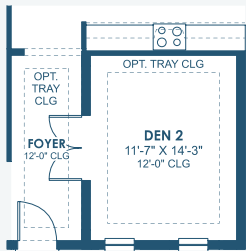

## Artisan Series

3,179 Sq.Ft. | 3-4 Bedrooms  
3 Baths | 3-Car Garage

OPT. OWNER'S  
W.I.C.

OPT. ZEN RELAXATION  
MASTER BATHROOM

OPT. DEN 2

OPT. DEN

OPT. O.D.K. PREP FOR FUTURE O.D.K.

MAIN FLOOR

OPT. BEDROOM 2 SUITE