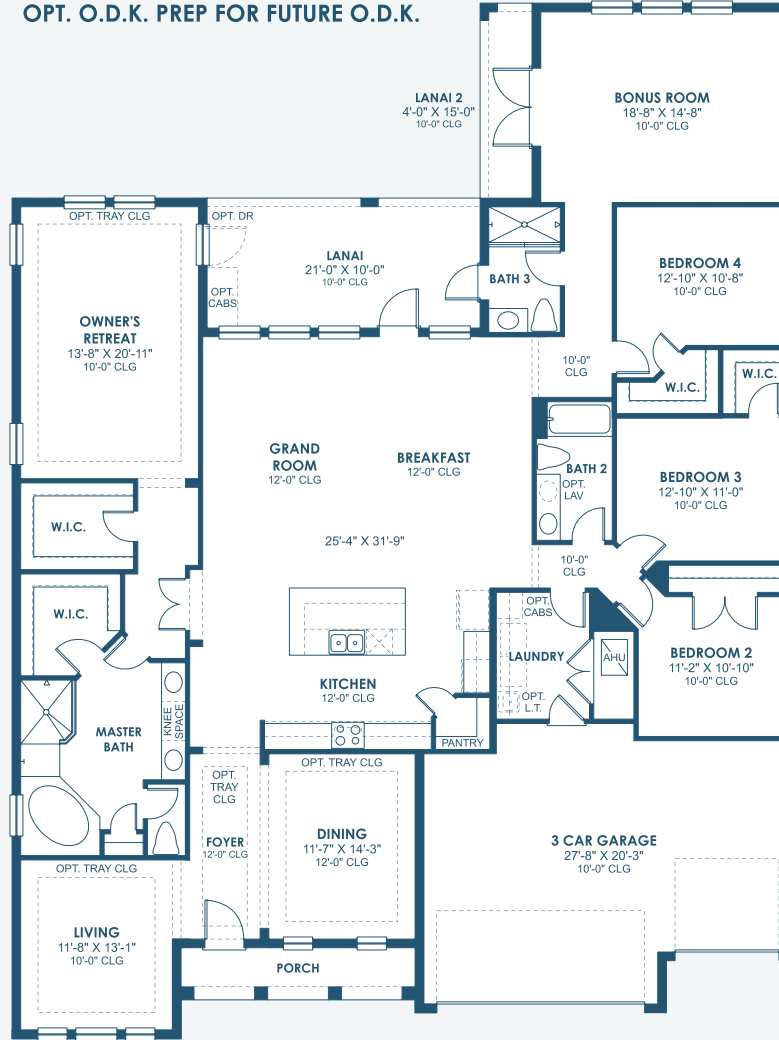

# Key Largo I

Artisan Series

3,179 Sq.Ft. | 3-4 Bedrooms  
3 Baths | 3-Car Garage

Mediterranean C | FMD5

Mediterranean E | FMD4

Craftsman B | CRT1

Tuscan A | TUS4

## Artisan Series

3,179 Sq.Ft. | 3-4 Bedrooms  
3 Baths | 3-Car Garage

OPT. OWNER'S  
W.I.C.

OPT. ZEN RELAXATION  
MASTER BATHROOM

OPT. DEN 2

OPT. DEN

OPT. O.D.K. PREP FOR FUTURE O.D.K.

MAIN FLOOR

OPT. BEDROOM 2 SUITE