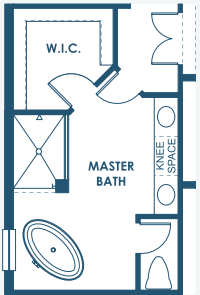

# Key Largo I

Artisan Series

3,179 Sq.Ft. | 3-4 Bedrooms  
3 Baths | 3-Car Garage

Mediterranean C | FMD5

Mediterranean E | FMD4

Craftsman B | CRT1

Tuscan A | TUS4

# Key Largo I

## Artisan Series

3,179 Sq.Ft. | 3-4 Bedrooms  
3 Baths | 3-Car Garage

OPT. OWNER'S  
W.I.C.

OPT. ZEN RELAXATION  
MASTER BATHROOM

OPT. DEN 2

OPT. DEN

OPT. O.D.K. PREP FOR FUTURE O.D.K.

MAIN FLOOR