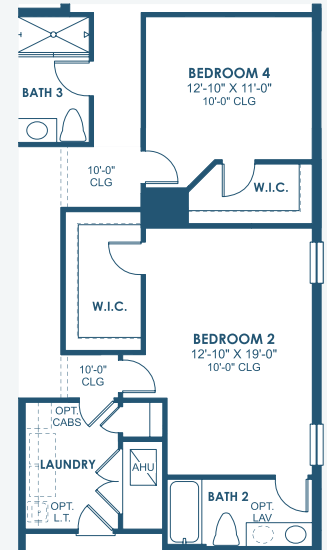

# Key Largo I

Artisan Series

3,179 Sq.Ft. | 3-4 Bedrooms  
3 Baths | 3-Car Garage

Mediterranean C | FMD5

Mediterranean E | FMD4

Craftsman B | CRT1

Tuscan A | TUS4

## Artisan Series

3,179 Sq.Ft. | 3-4 Bedrooms  
3 Baths | 3-Car Garage

OPT. OWNER'S  
W.I.C.

OPT. ZEN RELAXATION  
MASTER BATHROOM

OPT. DEN 2

OPT. DEN

OPT. O.D.K. PREP FOR FUTURE O.D.K.

MAIN FLOOR

OPT. BEDROOM 2 SUITE