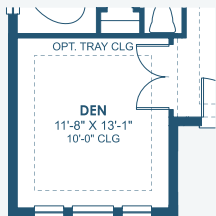

## Artisan Series

3,179 Sq.Ft. | 3-4 Bedrooms  
3 Baths | 3-Car Garage

OPT. OWNER'S  
W.I.C.

OPT. ZEN RELAXATION  
MASTER BATHROOM

OPT. DEN 2

OPT. DEN

OPT. O.D.K. PREP FOR FUTURE O.D.K.

MAIN FLOOR

OPT. BEDROOM 2 SUITE