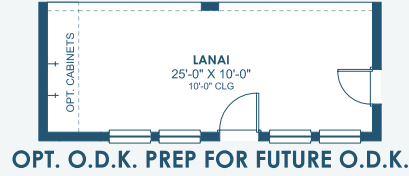

## Artisan Series

3,179 Sq.Ft. | 3-4 Bedrooms  
3 Baths | 3-Car Garage

OPT. OWNER'S  
W.I.C.

OPT. ZEN RELAXATION  
MASTER BATHROOM

OPT. DEN 2

OPT. DEN

OPT. O.D.K. PREP FOR FUTURE O.D.K.

MAIN FLOOR