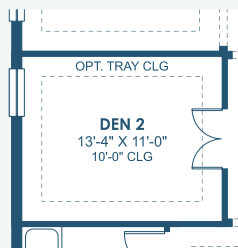

# Islamorada II

Artisan Series

3,144 Sq.Ft. | 4-5 Bedrooms  
4 Baths | 3-Car Garage

Mediterranean B | FMD5

Mediterranean B | FMD5

Coastal C | COA1

# Islamorada II

Artisan Series

3,144 Sq.Ft. | 4-5 Bedrooms  
4 Baths | 3-Car Garage

MAIN FLOOR

OPT. SHOWER AT BATH 3

SECOND FLOOR

OPT. DEN

OPT. DEN 2