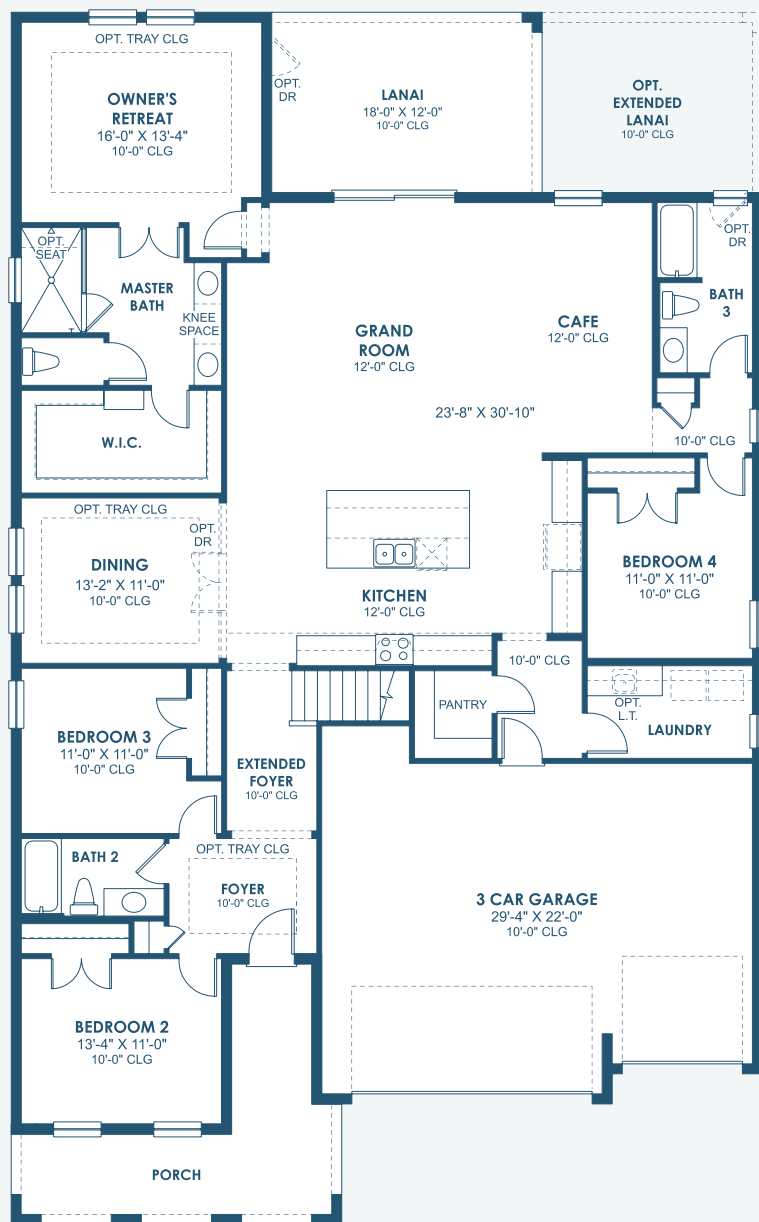

# Islamorada II

Artisan Series

3,144 Sq.Ft. | 4-5 Bedrooms  
4 Baths | 3-Car Garage

Mediterranean B | FMD5

Mediterranean B | FMD5

Coastal C | COA1

# Islamorada II

Artisan Series

3,144 Sq.Ft. | 4-5 Bedrooms  
4 Baths | 3-Car Garage

MAIN FLOOR

OPT. SHOWER AT BATH 3

SECOND FLOOR

OPT. DEN

OPT. DEN 2

OPT. SHOWER AT BATH 2