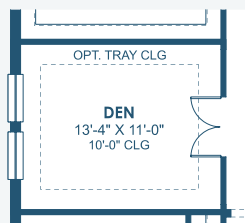

# Islamorada II

Artisan Series

3,144 Sq.Ft. | 4-5 Bedrooms  
4 Baths | 3-Car Garage

Mediterranean B | FMD5

Mediterranean B | FMD5

Coastal C | COA1

# Islamorada II

Artisan Series

3,144 Sq.Ft. | 4-5 Bedrooms  
4 Baths | 3-Car Garage

MAIN FLOOR

OPT. SHOWER AT BATH 3

SECOND FLOOR

OPT. DEN

OPT. DEN 2