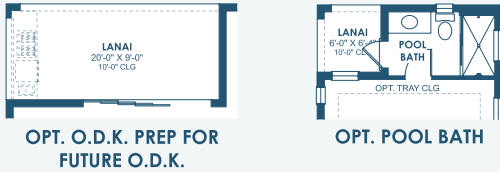

Granada I

Artisan Series

4,846 Sq.Ft. | 5-7 Bedrooms
5-6 Baths | 3-Car Garage

OPT. UPPER OWNER'S SUITE W/ STARGAZE RELAXATION M. BATH