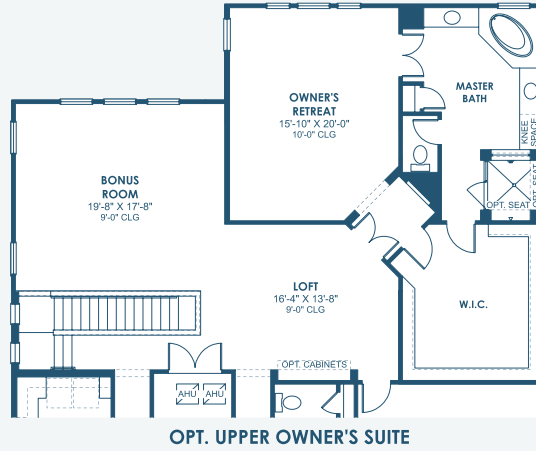

# Granada I

Artisan Series

4,846 Sq.Ft. | 5-7 Bedrooms  
5-6 Baths | 3-Car Garage

Mediterranean A | FMD2

Tuscan A | TUS2

Coastal C | COA6

# Granada I

## Artisan Series

4,846 Sq.Ft. | 5-7 Bedrooms  
5-6 Baths | 3-Car Garage

**OPT. UPPER OWNER'S SUITE W/ STARGAZE RELAXATION M. BATH**