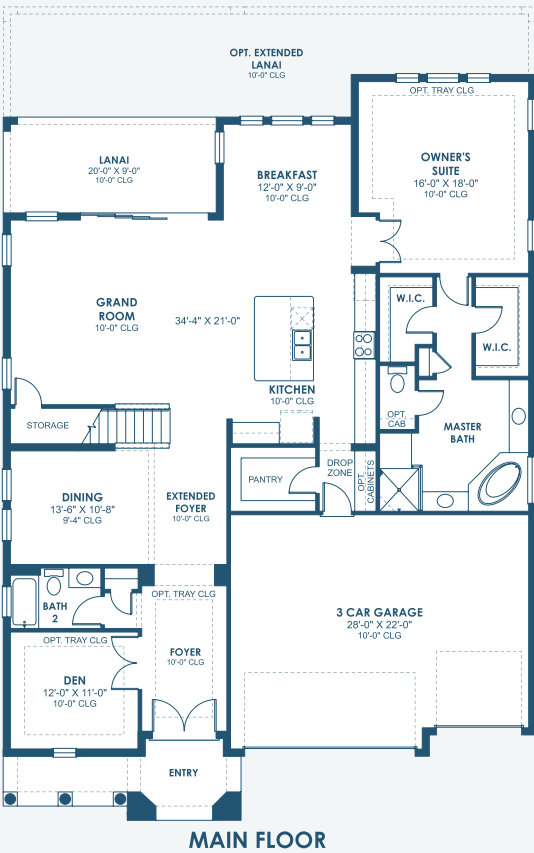

# Granada I

Artisan Series

4,846 Sq.Ft. | 5-7 Bedrooms  
5-6 Baths | 3-Car Garage

Mediterranean A | FMD2

Tuscan A | TUS2

Coastal C | COA6

# Granada I

## Artisan Series

4,846 Sq.Ft. | 5-7 Bedrooms  
5-6 Baths | 3-Car Garage

**OPT. UPPER OWNER'S SUITE W/ STARGAZE RELAXATION M. BATH**