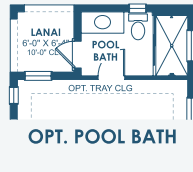

Granada I

Artisan Series

4,846 Sq.Ft. | 5-7 Bedrooms
5-6 Baths | 3-Car Garage

OPT. UPPER OWNER'S SUITE W/ STARGAZE RELAXATION M. BATH