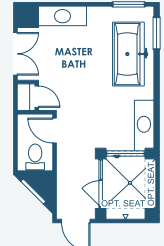

Granada I

Artisan Series

4,846 Sq.Ft. | 5-7 Bedrooms
5-6 Baths | 3-Car Garage

OPT. UPPER OWNER'S SUITE W/ STARGAZE RELAXATION M. BATH