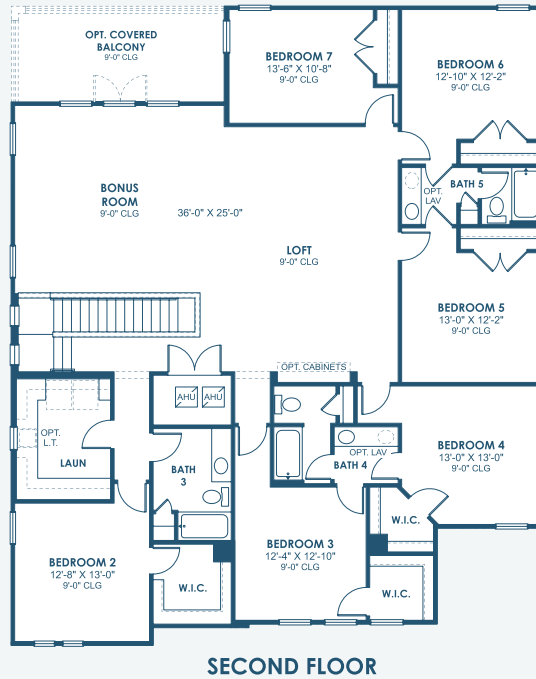

# Granada I

Artisan Series

4,846 Sq.Ft. | 5-7 Bedrooms  
5-6 Baths | 3-Car Garage

Mediterranean A | FMD2

Tuscan A | TUS2

Coastal C | COA6

# Granada I

## Artisan Series

4,846 Sq.Ft. | 5-7 Bedrooms  
5-6 Baths | 3-Car Garage

**OPT. UPPER OWNER'S SUITE W/ STARGAZE RELAXATION M. BATH**