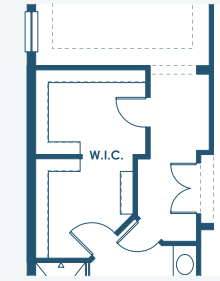

Key Largo I

Artisan Series

2,839-3,179 Sq.Ft. | 3-4 Bedrooms
3 Baths | 3-Car Garage

Mediterranean C | FMD5

Mediterranean E | FMD4

Craftsman B | CRT1

European A | EUC2

Tuscan A | TUS4

Key Largo I

Artisan Series

2,839-3,179 Sq.Ft. | 3-4 Bedrooms
3 Baths | 3-Car Garage

OPT. OWNER'S W.I.C.

OPT. ZEN RELAXATION MASTER BATHROOM

OPT. DEN

OPT. DEN 2

OPT. O.D.K. PREP FOR FUTURE O.D.K.

MAIN FLOOR

OPT. BONUS ROOM

OPT. BEDROOM 2 SUITE