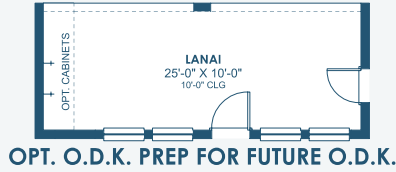

Key Largo I

Artisan Series

2,839-3,179 Sq.Ft. | 3-4 Bedrooms
3 Baths | 3-Car Garage

OPT. OWNER'S W.I.C.

OPT. ZEN RELAXATION MASTER BATHROOM

OPT. DEN

OPT. DEN 2

OPT. O.D.K. PREP FOR FUTURE O.D.K.