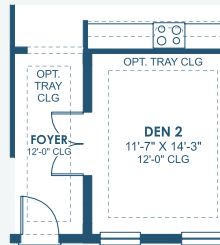

Key Largo I

Artisan Series

2,839-3,179 Sq.Ft. | 3-4 Bedrooms
3 Baths | 3-Car Garage

Mediterranean C | FMD5

Mediterranean E | FMD4

Craftsman B | CRT1

European A | EUC2

Tuscan A | TUS4

Key Largo I

Artisan Series

2,839-3,179 Sq.Ft. | 3-4 Bedrooms
3 Baths | 3-Car Garage

OPT. OWNER'S W.I.C.

OPT. ZEN RELAXATION MASTER BATHROOM

OPT. DEN

OPT. DEN 2

OPT. O.D.K. PREP FOR FUTURE O.D.K.

MAIN FLOOR

OPT. BONUS ROOM

OPT. BEDROOM 2 SUITE