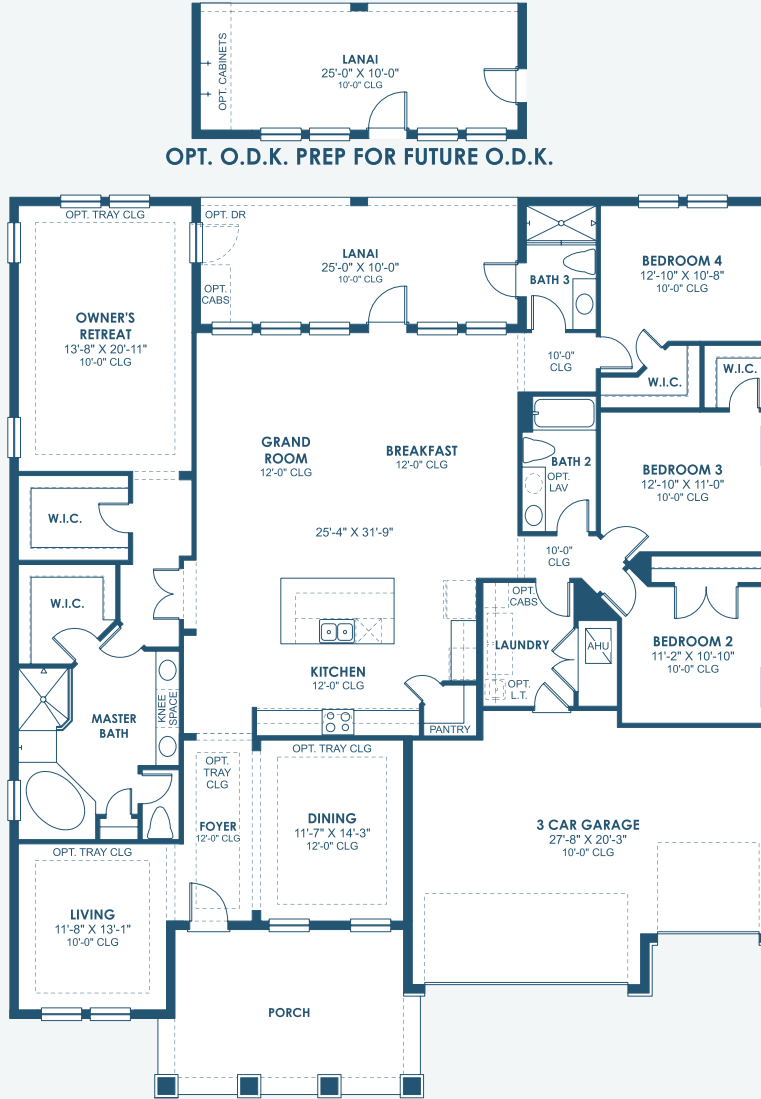

Key Largo I

Artisan Series

2,839-3,179 Sq.Ft. | 3-4 Bedrooms
3 Baths | 3-Car Garage

Mediterranean C | FMD5

Mediterranean E | FMD4

Craftsman B | CRT1

European A | EUC2

Tuscan A | TUS4

Key Largo I

Artisan Series

2,839-3,179 Sq.Ft. | 3-4 Bedrooms
3 Baths | 3-Car Garage

OPT. OWNER'S W.I.C.

OPT. ZEN RELAXATION MASTER BATHROOM

OPT. DEN

OPT. DEN 2

OPT. O.D.K. PREP FOR FUTURE O.D.K.

MAIN FLOOR

OPT. BONUS ROOM

OPT. BEDROOM 2 SUITE