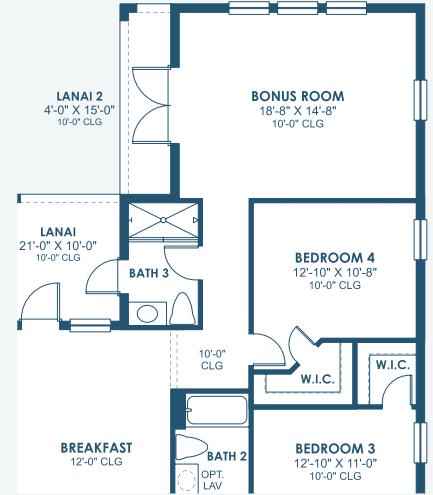

Key Largo I

Artisan Series

2,839-3,179 Sq.Ft. | 3-4 Bedrooms
3 Baths | 3-Car Garage

Mediterranean C | FMD5

Mediterranean E | FMD4

Craftsman B | CRT1

European A | EUC2

Tuscan A | TUS4

Key Largo I

Artisan Series

2,839-3,179 Sq.Ft. | 3-4 Bedrooms
3 Baths | 3-Car Garage

OPT. OWNER'S W.I.C.

OPT. ZEN RELAXATION MASTER BATHROOM

OPT. DEN

OPT. DEN 2

OPT. O.D.K. PREP FOR FUTURE O.D.K.

MAIN FLOOR

OPT. BONUS ROOM

OPT. BEDROOM 2 SUITE