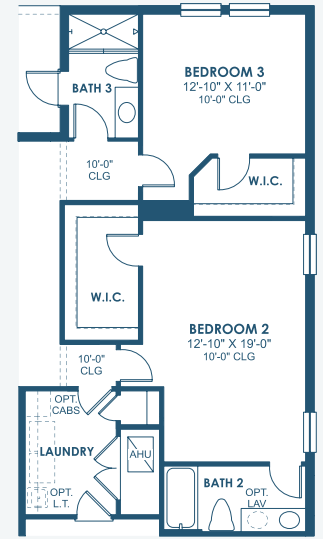

Key Largo I

Artisan Series

2,839-3,179 Sq.Ft. | 3-4 Bedrooms
3 Baths | 3-Car Garage

Mediterranean C | FMD5

Mediterranean E | FMD4

Craftsman B | CRT1

European A | EUC2

Tuscan A | TUS4

Key Largo I

Artisan Series

2,839-3,179 Sq.Ft. | 3-4 Bedrooms
3 Baths | 3-Car Garage

OPT. OWNER'S W.I.C.

OPT. ZEN RELAXATION MASTER BATHROOM

OPT. DEN

OPT. DEN 2

OPT. O.D.K. PREP FOR FUTURE O.D.K.

MAIN FLOOR

OPT. BONUS ROOM

OPT. BEDROOM 2 SUITE