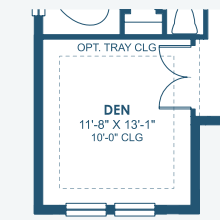

Key Largo I

Artisan Series

2,839-3,179 Sq.Ft. | 3-4 Bedrooms
3 Baths | 3-Car Garage

OPT. OWNER'S W.I.C.

OPT. ZEN RELAXATION MASTER BATHROOM

OPT. DEN

OPT. DEN 2

OPT. O.D.K. PREP FOR FUTURE O.D.K.

MAIN FLOOR

OPT. BONUS ROOM

OPT. BEDROOM 2 SUITE