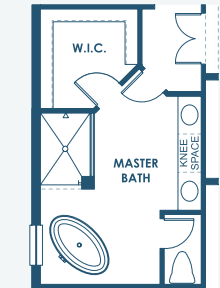

Key Largo I

Artisan Series

2,839-3,179 Sq.Ft. | 3-4 Bedrooms
3 Baths | 3-Car Garage

Mediterranean C | FMD5

Mediterranean E | FMD4

Craftsman B | CRT1

European A | EUC2

Tuscan A | TUS4

Key Largo I

Artisan Series

2,839-3,179 Sq.Ft. | 3-4 Bedrooms
3 Baths | 3-Car Garage

OPT. OWNER'S W.I.C.

OPT. ZEN RELAXATION MASTER BATHROOM

OPT. DEN

OPT. DEN 2

OPT. O.D.K. PREP FOR FUTURE O.D.K.

MAIN FLOOR

OPT. BONUS ROOM

OPT. BEDROOM 2 SUITE