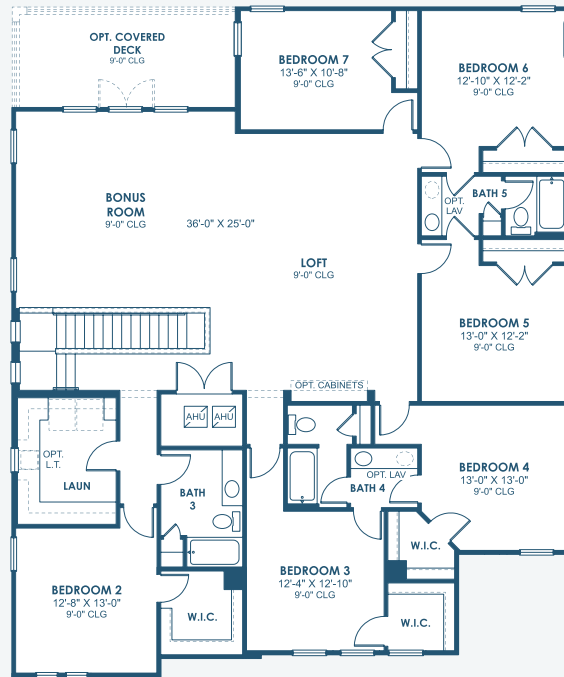

Granada I

Artisan Series

4,828-4,900 Sq.Ft. | 5-7 Bedrooms
5-6 Baths | 3-Car Garage

Mediterranean A | FMD2

European A | EUC1

Tuscan A | TUS2

Granada I

Artisan Series

4,828-4,900 Sq.Ft. | 5-7 Bedrooms
5-6 Baths | 3-Car Garage

OPT. POOL BATH

OPT. STARGAZE
RELAXATION
M. BATH

OPT. UPPER OWNER'S SUITE

OPT. UPPER OWNER'S SUITE
W/ STARGAZE
RELAXATION M. BATH

MAIN FLOOR

SECOND FLOOR

OPT. DEN 2

OPT. M. BATH W/
DELUXE SHOWER

OPT. UPPER OWNER'S SUITE
W/ M. BATH W/ DELUXE SHOWER