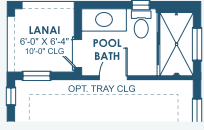

4,828-4,900 Sq.Ft. | 5-7 Bedrooms
5-6 Baths | 3-Car Garage

OPT. POOL BATH

OPT. STARGAZE
RELAXATION
M. BATH

OPT. UPPER OWNER'S SUITE

OPT. UPPER OWNER'S SUITE
W/ STARGAZE
RELAXATION M. BATH

MAIN FLOOR

SECOND FLOOR

OPT. DEN 2

OPT. M. BATH W/
DELUXE SHOWER

OPT. UPPER OWNER'S SUITE
W/ M. BATH W/ DELUXE SHOWER