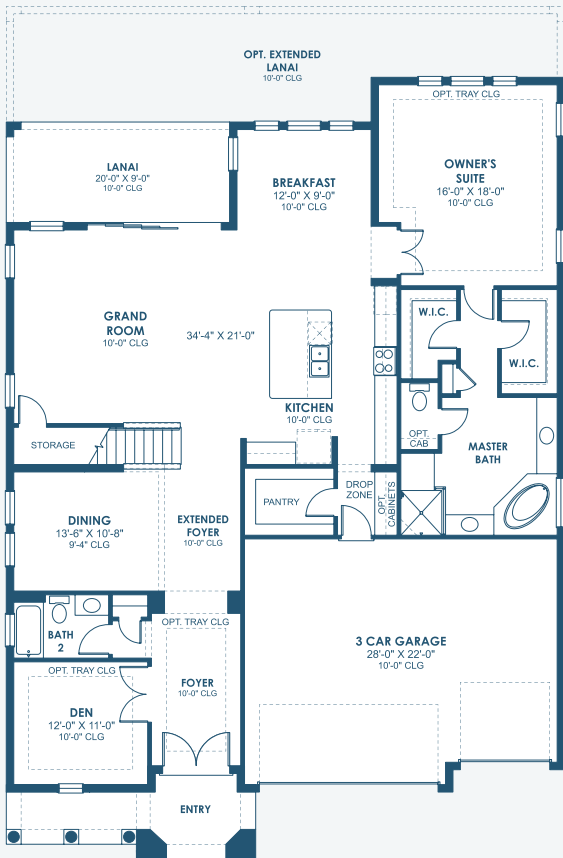

Granada I

Artisan Series

4,828-4,900 Sq.Ft. | 5-7 Bedrooms
5-6 Baths | 3-Car Garage

Mediterranean A | FMD2

European A | EUC1

Tuscan A | TUS2

Granada I

Artisan Series

4,828-4,900 Sq.Ft. | 5-7 Bedrooms
5-6 Baths | 3-Car Garage

OPT. POOL BATH

OPT. STARGAZE
RELAXATION
M. BATH

OPT. UPPER OWNER'S SUITE

OPT. UPPER OWNER'S SUITE
W/ STARGAZE
RELAXATION M. BATH

MAIN FLOOR

SECOND FLOOR

OPT. DEN 2

OPT. M. BATH W/
DELUXE SHOWER

OPT. UPPER OWNER'S SUITE
W/ M. BATH W/ DELUXE SHOWER