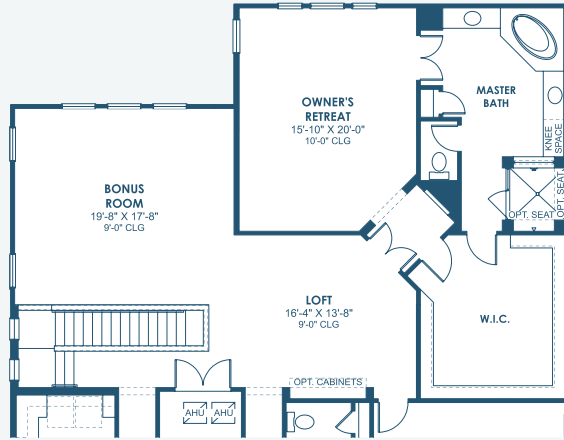

Granada I

Artisan Series

4,828-4,900 Sq.Ft. | 5-7 Bedrooms
5-6 Baths | 3-Car Garage

Mediterranean A | FMD2

European A | EUC1

Tuscan A | TUS2

Granada I

Artisan Series

4,828-4,900 Sq.Ft. | 5-7 Bedrooms
5-6 Baths | 3-Car Garage

OPT. POOL BATH

OPT. STARGAZE
RELAXATION
M. BATH

OPT. UPPER OWNER'S SUITE

OPT. UPPER OWNER'S SUITE
W/ STARGAZE
RELAXATION M. BATH

MAIN FLOOR

SECOND FLOOR

OPT. DEN 2

OPT. M. BATH W/
DELUXE SHOWER

OPT. UPPER OWNER'S SUITE
W/ M. BATH W/ DELUXE SHOWER