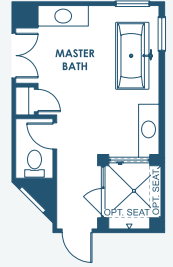

4,828-4,900 Sq.Ft. | 5-7 Bedrooms
5-6 Baths | 3-Car Garage

OPT. POOL BATH

OPT. STARGAZE
RELAXATION
M. BATH

OPT. UPPER OWNER'S SUITE

OPT. UPPER OWNER'S SUITE
W/ STARGAZE
RELAXATION M. BATH

MAIN FLOOR

SECOND FLOOR

OPT. DEN 2

OPT. M. BATH W/
DELUXE SHOWER

OPT. UPPER OWNER'S SUITE
W/ M. BATH W/ DELUXE SHOWER