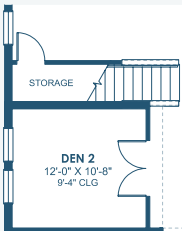

4,828-4,900 Sq.Ft. | 5-7 Bedrooms
5-6 Baths | 3-Car Garage

OPT. POOL BATH

OPT. STARGAZE
RELAXATION
M. BATH

OPT. UPPER OWNER'S SUITE

OPT. UPPER OWNER'S SUITE
W/ STARGAZE
RELAXATION M. BATH

MAIN FLOOR

SECOND FLOOR