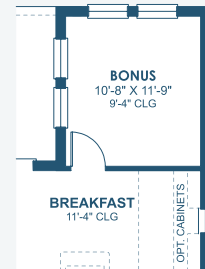

Bayshore I

Inspiration Series

2,572-2,751 Sq.Ft. | 3-5 Bedrooms
3-4 Baths | 3-Car Garage

Mediterranean B | FMD2

European B | EUC1

Tuscan A | TUS2

Bayshore I

Inspiration Series

2,572-2,751 Sq.Ft. | 3-5 Bedrooms
3-4 Baths | 3-Car Garage

OPT. TRAY CEILING AT GRAND ROOM

OPT. MASTER BATH

OPT. EXTENDED LAUNDRY

OPT. POOL BATH

MAIN FLOOR

OPT. SUNROOM

OPT. DEN 2

OPT. BONUS ROOM

OPT. DEN

OPT. DINING ROOM