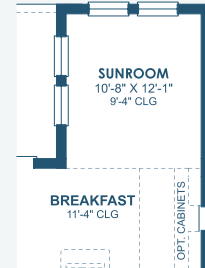

Bayshore I

Inspiration Series

2,572-2,751 Sq.Ft. | 3-5 Bedrooms
3-4 Baths | 3-Car Garage

Mediterranean B | FMD2

European B | EUC1

Tuscan A | TUS2

Bayshore I

Inspiration Series

2,572-2,751 Sq.Ft. | 3-5 Bedrooms
3-4 Baths | 3-Car Garage

OPT. TRAY CEILING AT GRAND ROOM

OPT. MASTER BATH

OPT. EXTENDED LAUNDRY

OPT. POOL BATH

MAIN FLOOR

OPT. SUNROOM

OPT. DEN 2