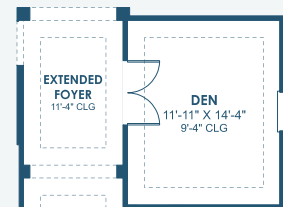

Bayshore I

Inspiration Series

2,572-2,751 Sq.Ft. | 3-5 Bedrooms
3-4 Baths | 3-Car Garage

Mediterranean B | FMD2

European B | EUC1

Tuscan A | TUS2

Bayshore I

Inspiration Series

2,572-2,751 Sq.Ft. | 3-5 Bedrooms
3-4 Baths | 3-Car Garage

OPT. TRAY CEILING AT GRAND ROOM

OPT. MASTER BATH

OPT. EXTENDED LAUNDRY

OPT. POOL BATH

MAIN FLOOR

OPT. SUNROOM

OPT. DEN 2

OPT. BONUS ROOM

OPT. DEN

OPT. DINING ROOM