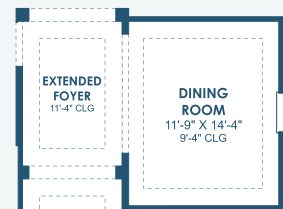

Bayshore I

Inspiration Series

2,572-2,751 Sq.Ft. | 3-5 Bedrooms
3-4 Baths | 3-Car Garage

Mediterranean B | FMD2

European B | EUC1

Tuscan A | TUS2

Bayshore I

Inspiration Series

2,572-2,751 Sq.Ft. | 3-5 Bedrooms
3-4 Baths | 3-Car Garage

OPT. TRAY CEILING AT GRAND ROOM

OPT. MASTER BATH

OPT. EXTENDED LAUNDRY

OPT. POOL BATH

MAIN FLOOR

OPT. SUNROOM

OPT. DEN 2

OPT. BONUS ROOM

OPT. DEN

OPT. DINING ROOM