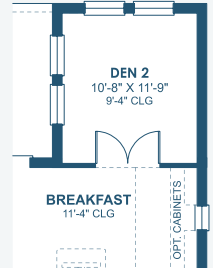

Bayshore I

Inspiration Series

2,572-2,751 Sq.Ft. | 3-5 Bedrooms
3-4 Baths | 3-Car Garage

Mediterranean B | FMD2

European B | EUC1

Tuscan A | TUS2

Bayshore I

Inspiration Series

2,572-2,751 Sq.Ft. | 3-5 Bedrooms
3-4 Baths | 3-Car Garage

OPT. TRAY CEILING AT GRAND ROOM

OPT. MASTER BATH

OPT. EXTENDED LAUNDRY

OPT. POOL BATH

MAIN FLOOR

OPT. SUNROOM

OPT. DEN 2

OPT. BONUS ROOM

OPT. DEN

OPT. DINING ROOM