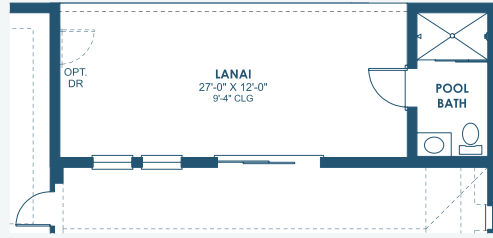

Bayshore I

Inspiration Series

2,572-2,751 Sq.Ft. | 3-5 Bedrooms
3-4 Baths | 3-Car Garage

Mediterranean B | FMD2

European B | EUC1

Tuscan A | TUS2

Bayshore I

Inspiration Series

2,572-2,751 Sq.Ft. | 3-5 Bedrooms
3-4 Baths | 3-Car Garage

OPT. TRAY CEILING AT GRAND ROOM

OPT. MASTER BATH

OPT. EXTENDED LAUNDRY

OPT. POOL BATH

MAIN FLOOR

OPT. SUNROOM

OPT. DEN 2

OPT. BONUS ROOM

OPT. DEN

OPT. DINING ROOM