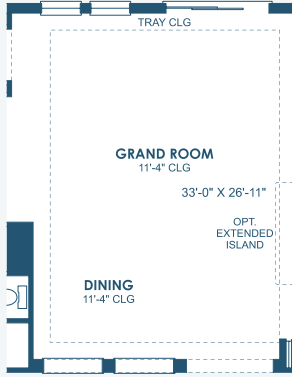

Bayshore I

Inspiration Series

2,572-2,751 Sq.Ft. | 3-5 Bedrooms
3-4 Baths | 3-Car Garage

Mediterranean B | FMD2

European B | EUC1

Tuscan A | TUS2

Bayshore I

Inspiration Series

2,572-2,751 Sq.Ft. | 3-5 Bedrooms
3-4 Baths | 3-Car Garage

OPT. TRAY CEILING AT GRAND ROOM

OPT. MASTER BATH

OPT. EXTENDED LAUNDRY

OPT. POOL BATH

MAIN FLOOR

OPT. SUNROOM

OPT. DEN 2

OPT. BONUS ROOM

OPT. DEN

OPT. DINING ROOM