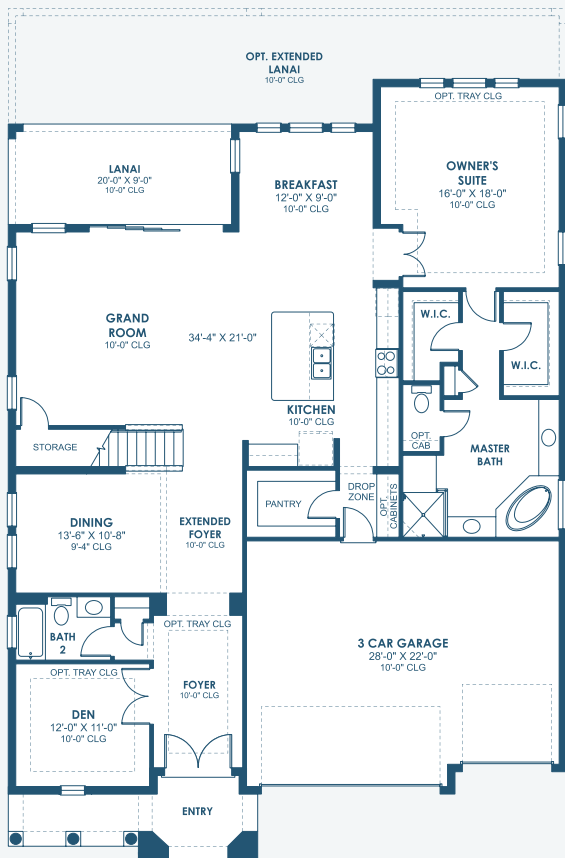

Granada I

Artisan Series

4,828-4,900 Sq.Ft. | 5-7 Bedrooms
5-6 Baths | 3-Car Garage

Mediterranean A | FMD2

European A | EUC1

Tuscan A | TUS2

Granada I

Artisan Series

4,828-4,900 Sq.Ft. | 5-7 Bedrooms
5-6 Baths | 3-Car Garage

OPT. POOL BATH

OPT. STARGAZE
RELAXATION
M. BATH

OPT. UPPER OWNER'S SUITE

OPT. UPPER OWNER'S SUITE
W/ STARGAZE
RELAXATION M. BATH

MAIN FLOOR

SECOND FLOOR

OPT. DEN 2

OPT. M. BATH W/
DELUXE SHOWER

OPT. UPPER OWNER'S SUITE
W/ M. BATH W/ DELUXE SHOWER