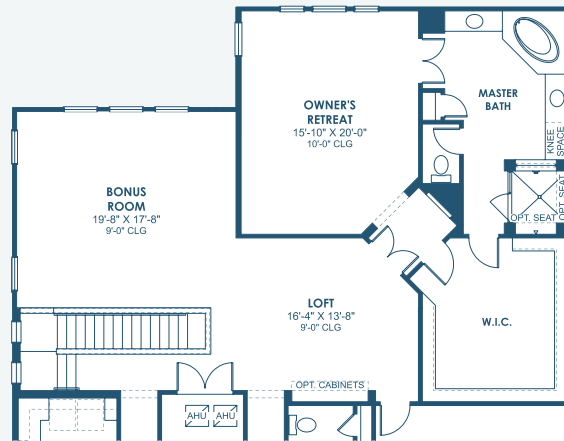

Granada I

Artisan Series

4,828-4,900 Sq.Ft. | 5-7 Bedrooms
5-6 Baths | 3-Car Garage

Mediterranean A | FMD2

European A | EUC1

Tuscan A | TUS2

Granada I

Artisan Series

4,828-4,900 Sq.Ft. | 5-7 Bedrooms
5-6 Baths | 3-Car Garage

OPT. POOL BATH

OPT. STARGAZE
RELAXATION
M. BATH

OPT. UPPER OWNER'S SUITE

OPT. UPPER OWNER'S SUITE
W/ STARGAZE
RELAXATION M. BATH

MAIN FLOOR

SECOND FLOOR

OPT. DEN 2

OPT. M. BATH W/
DELUXE SHOWER

OPT. UPPER OWNER'S SUITE
W/ M. BATH W/ DELUXE SHOWER