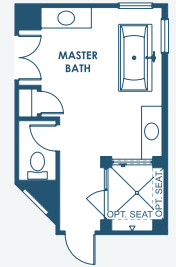

4,828-4,900 Sq.Ft. | 5-7 Bedrooms
5-6 Baths | 3-Car Garage

OPT. POOL BATH

OPT. STARGAZE
RELAXATION
M. BATH

OPT. UPPER OWNER'S SUITE

OPT. UPPER OWNER'S SUITE
W/ STARGAZE
RELAXATION M. BATH

MAIN FLOOR

SECOND FLOOR

OPT. DEN 2

OPT. M. BATH W/
DELUXE SHOWER

OPT. UPPER OWNER'S SUITE
W/ M. BATH W/ DELUXE SHOWER