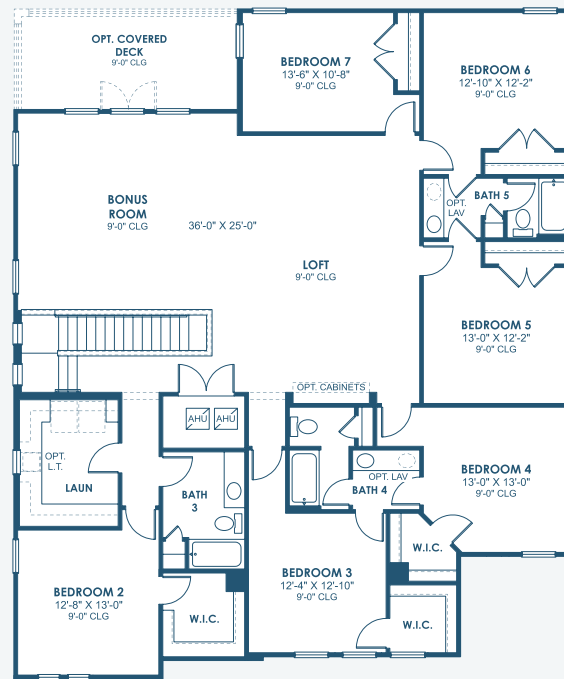

Granada I

Artisan Series

4,828-4,900 Sq.Ft. | 5-7 Bedrooms
5-6 Baths | 3-Car Garage

Mediterranean A | FMD2

European A | EUC1

Tuscan A | TUS2

Granada I

Artisan Series

4,828-4,900 Sq.Ft. | 5-7 Bedrooms
5-6 Baths | 3-Car Garage

OPT. POOL BATH

OPT. STARGAZE
RELAXATION
M. BATH

OPT. UPPER OWNER'S SUITE

OPT. UPPER OWNER'S SUITE
W/ STARGAZE
RELAXATION M. BATH

MAIN FLOOR

SECOND FLOOR

OPT. DEN 2

OPT. M. BATH W/
DELUXE SHOWER

OPT. UPPER OWNER'S SUITE
W/ M. BATH W/ DELUXE SHOWER