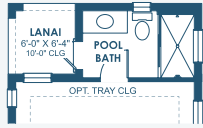

4,828-4,900 Sq.Ft. | 5-7 Bedrooms
5-6 Baths | 3-Car Garage

OPT. POOL BATH

OPT. STARGAZE
RELAXATION
M. BATH

OPT. UPPER OWNER'S SUITE

OPT. UPPER OWNER'S SUITE
W/ STARGAZE
RELAXATION M. BATH

MAIN FLOOR

SECOND FLOOR

OPT. DEN 2

OPT. M. BATH W/
DELUXE SHOWER

OPT. UPPER OWNER'S SUITE
W/ M. BATH W/ DELUXE SHOWER