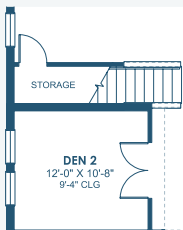

4,828-4,900 Sq.Ft. | 5-7 Bedrooms
5-6 Baths | 3-Car Garage

OPT. POOL BATH

OPT. STARGAZE
RELAXATION
M. BATH

OPT. UPPER OWNER'S SUITE

OPT. UPPER OWNER'S SUITE
W/ STARGAZE
RELAXATION M. BATH

MAIN FLOOR

SECOND FLOOR