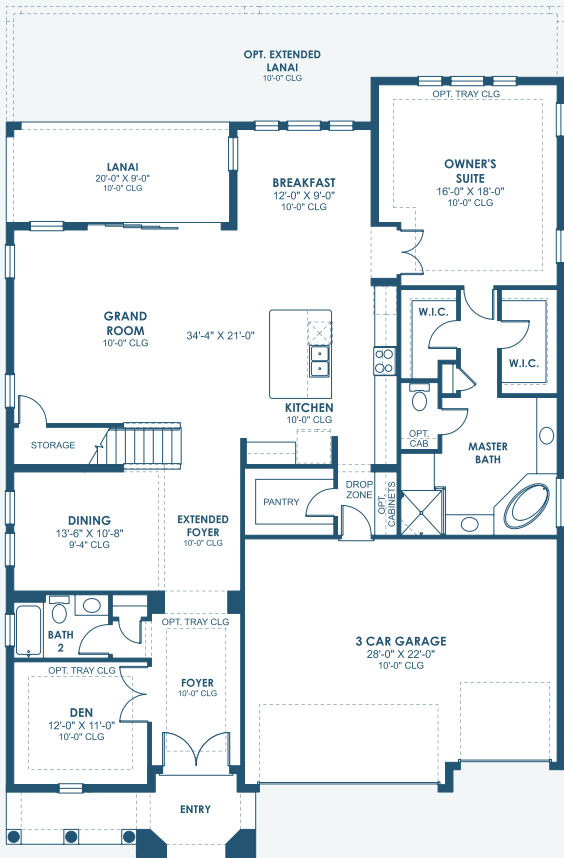

Granada I

Artisan Series

4,828-4,900 Sq.Ft. | 5-7 Bedrooms
5-6 Baths | 3-Car Garage

Mediterranean A | FMD2

European A | EUC1

Tuscan A | TUS2

Granada I

Artisan Series

4,828-4,900 Sq.Ft. | 5-7 Bedrooms
5-6 Baths | 3-Car Garage

OPT. POOL BATH

OPT. STARGAZE
RELAXATION
M. BATH

OPT. UPPER OWNER'S SUITE

OPT. UPPER OWNER'S SUITE
W/ STARGAZE
RELAXATION M. BATH

MAIN FLOOR

SECOND FLOOR

OPT. DEN 2

OPT. M. BATH W/
DELUXE SHOWER

OPT. UPPER OWNER'S SUITE
W/ M. BATH W/ DELUXE SHOWER