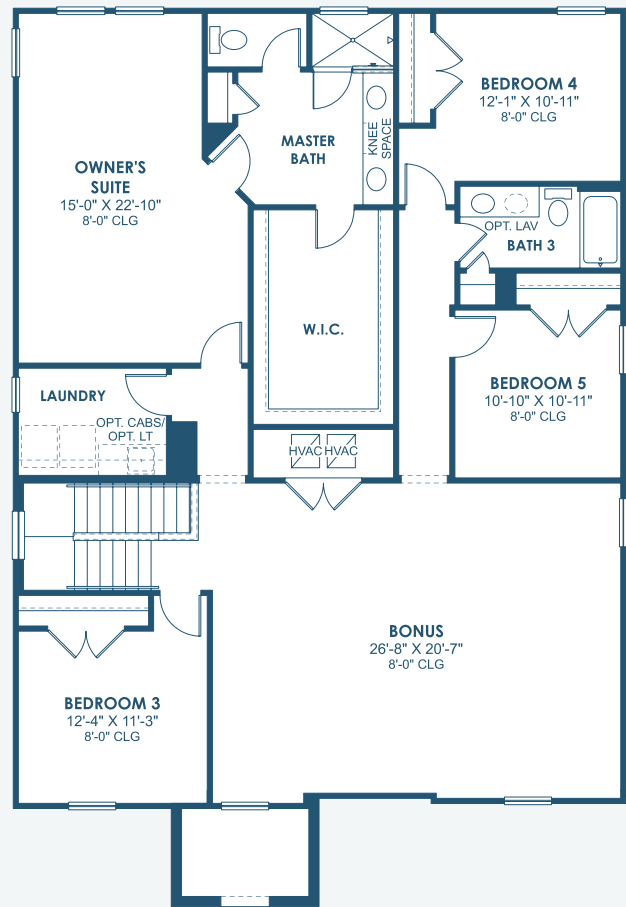

Avocet II

Innovation Series

3,336 Sq.Ft. | 5-6 Bedrooms
3-5 Baths | 3-Car Garage

Mediterranean A | FMD5

Mediterranean B | FMD3

European A | EUC1

Tuscan A | TUS3

Avocet II

Innovation Series

3,336 Sq.Ft. | 5-6 Bedrooms
3-5 Baths | 3-Car Garage

MAIN FLOOR

SECOND FLOOR

OPT. GUEST SUITE

OPT. MASTER BATH

OPT. BEDROOM 6/BATH 4