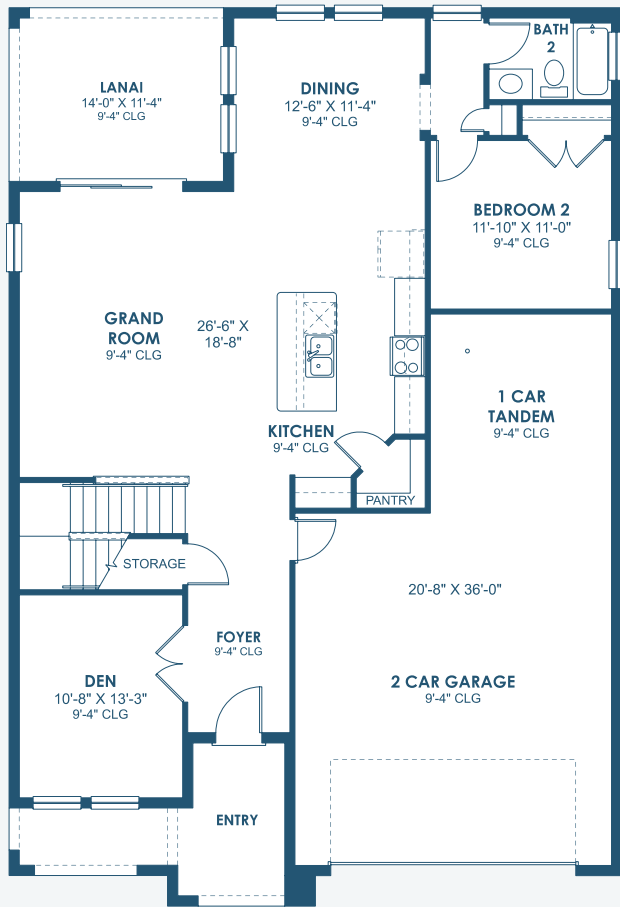

Avocet II

Innovation Series

3,336 Sq.Ft. | 5-6 Bedrooms
3-5 Baths | 3-Car Garage

Mediterranean A | FMD5

Mediterranean B | FMD3

European A | EUC1

Tuscan A | TUS3

Avocet II

Innovation Series

3,336 Sq.Ft. | 5-6 Bedrooms
3-5 Baths | 3-Car Garage

MAIN FLOOR

SECOND FLOOR

OPT. GUEST SUITE

OPT. MASTER BATH

OPT. BEDROOM 6/BATH 4