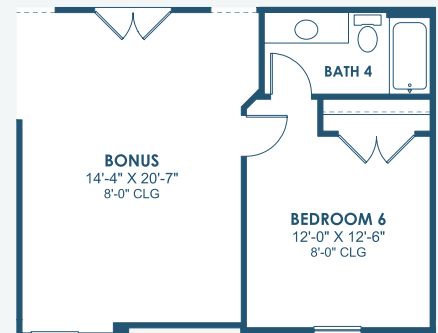

Avocet II

Innovation Series

3,336 Sq.Ft. | 5-6 Bedrooms
3-5 Baths | 3-Car Garage

Mediterranean A | FMD5

Mediterranean B | FMD3

European A | EUC1

Tuscan A | TUS3

Avocet II

Innovation Series

3,336 Sq.Ft. | 5-6 Bedrooms
3-5 Baths | 3-Car Garage

MAIN FLOOR

SECOND FLOOR

OPT. GUEST SUITE

OPT. MASTER BATH

OPT. BEDROOM 6/BATH 4