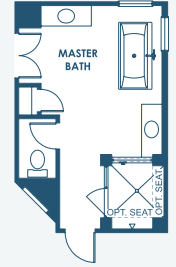

4,828-4,900 Sq.Ft. | 5-7 Bedrooms
5-6 Baths | 3-Car Garage

OPT. POOL BATH

OPT. STARGAZE
RELAXATION
M. BATH

OPT. UPPER OWNER'S SUITE

OPT. UPPER OWNER'S SUITE
W/ STARGAZE
RELAXATION M. BATH

MAIN FLOOR

SECOND FLOOR

OPT. DEN 2

OPT. M. BATH W/
DELUXE SHOWER

OPT. UPPER OWNER'S SUITE
W/ M. BATH W/ DELUXE SHOWER