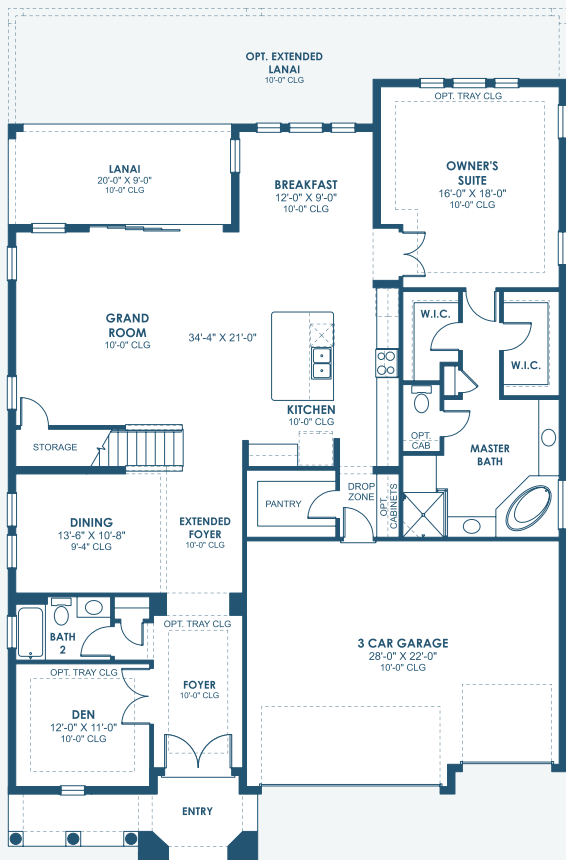

Granada I

Artisan Series

4,828-4,900 Sq.Ft. | 5-7 Bedrooms
5-6 Baths | 3-Car Garage

Mediterranean A | FMD2

European A | EUC1

Tuscan A | TUS2

Granada I

Artisan Series

4,828-4,900 Sq.Ft. | 5-7 Bedrooms
5-6 Baths | 3-Car Garage

OPT. POOL BATH

OPT. STARGAZE
RELAXATION
M. BATH

OPT. UPPER OWNER'S SUITE

OPT. UPPER OWNER'S SUITE
W/ STARGAZE
RELAXATION M. BATH

MAIN FLOOR

SECOND FLOOR

OPT. DEN 2

OPT. M. BATH W/
DELUXE SHOWER

OPT. UPPER OWNER'S SUITE
W/ M. BATH W/ DELUXE SHOWER