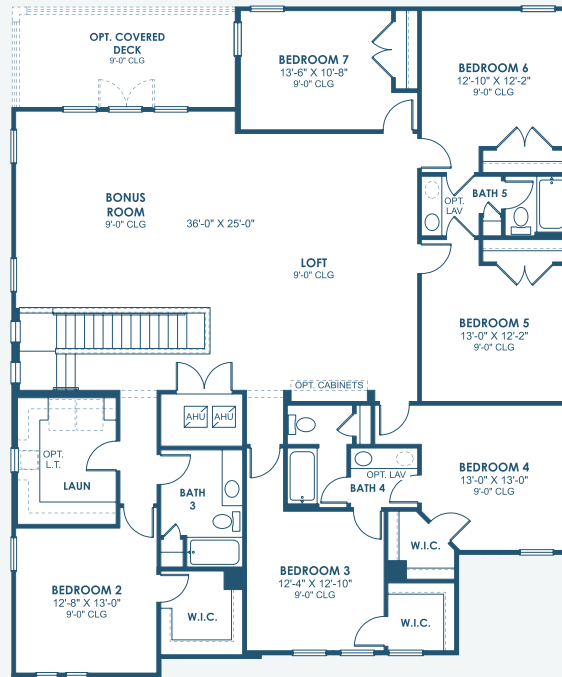

Granada I

Artisan Series

4,828-4,900 Sq.Ft. | 5-7 Bedrooms
5-6 Baths | 3-Car Garage

Mediterranean A | FMD2

European A | EUC1

Tuscan A | TUS2

Granada I

Artisan Series

4,828-4,900 Sq.Ft. | 5-7 Bedrooms
5-6 Baths | 3-Car Garage

OPT. POOL BATH

OPT. STARGAZE
RELAXATION
M. BATH

OPT. UPPER OWNER'S SUITE

OPT. UPPER OWNER'S SUITE
W/ STARGAZE
RELAXATION M. BATH

MAIN FLOOR

SECOND FLOOR

OPT. DEN 2

OPT. M. BATH W/
DELUXE SHOWER

OPT. UPPER OWNER'S SUITE
W/ M. BATH W/ DELUXE SHOWER