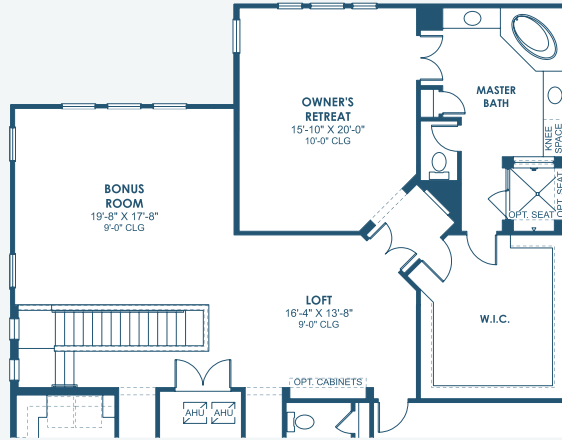

Granada I

Artisan Series

4,828-4,900 Sq.Ft. | 5-7 Bedrooms
5-6 Baths | 3-Car Garage

Mediterranean A | FMD2

European A | EUC1

Tuscan A | TUS2

Granada I

Artisan Series

4,828-4,900 Sq.Ft. | 5-7 Bedrooms
5-6 Baths | 3-Car Garage

OPT. POOL BATH

OPT. STARGAZE
RELAXATION
M. BATH

OPT. UPPER OWNER'S SUITE

OPT. UPPER OWNER'S SUITE
W/ STARGAZE
RELAXATION M. BATH

MAIN FLOOR

SECOND FLOOR

OPT. DEN 2

OPT. M. BATH W/
DELUXE SHOWER

OPT. UPPER OWNER'S SUITE
W/ M. BATH W/ DELUXE SHOWER