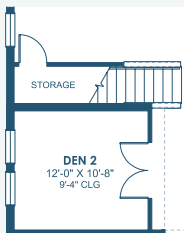

4,828-4,900 Sq.Ft. | 5-7 Bedrooms
5-6 Baths | 3-Car Garage

OPT. POOL BATH

OPT. STARGAZE
RELAXATION
M. BATH

OPT. UPPER OWNER'S SUITE

OPT. UPPER OWNER'S SUITE
W/ STARGAZE
RELAXATION M. BATH

MAIN FLOOR

SECOND FLOOR