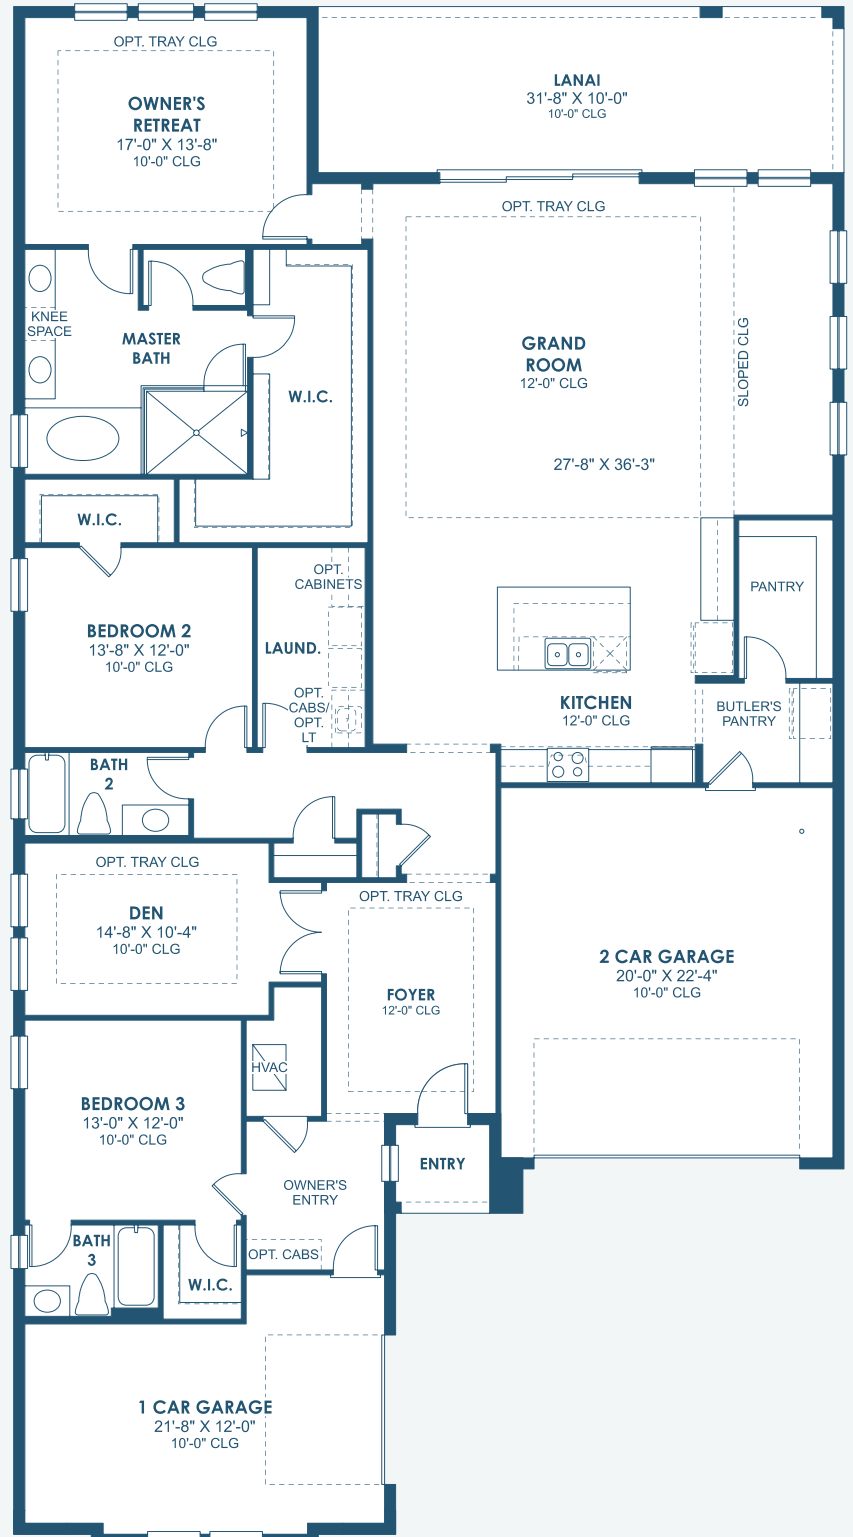

Gasparilla I

Artisan Series

2,880 Sq.Ft. | 3-4 Bedrooms
3-4 Baths | 3-Car Garage

Coastal A | COA9

Coastal B | COA3

Coastal C | COA11

Gasparilla I

Artisan Series

2,880 Sq.Ft. | 3-4 Bedrooms
3-4 Baths | 3-Car Garage

OPT. BATH 4

**OPT. STARGAZE RELAXATION
MASTER BATHROOM**

OPT. BEDROOM 4

MAIN FLOOR