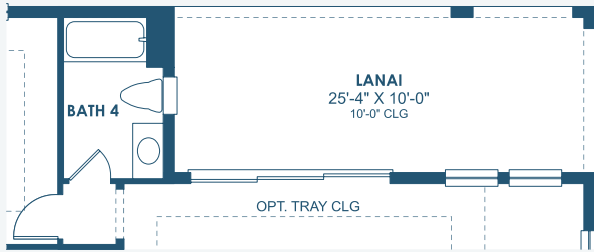

Gasparilla I

Artisan Series

2,880 Sq.Ft. | 3-4 Bedrooms
3-4 Baths | 3-Car Garage

Coastal A | COA9

Coastal B | COA3

Coastal C | COA11

Gasparilla I

Artisan Series

2,880 Sq.Ft. | 3-4 Bedrooms
3-4 Baths | 3-Car Garage

OPT. BATH 4

**OPT. STARGAZE RELAXATION
MASTER BATHROOM**

OPT. BEDROOM 4

MAIN FLOOR