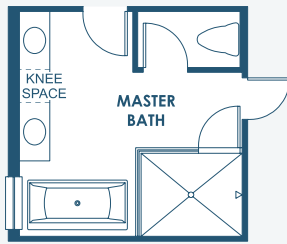

Gasparilla I

Artisan Series

2,880 Sq.Ft. | 3-4 Bedrooms
3-4 Baths | 3-Car Garage

Coastal A | COA9

Coastal B | COA3

Coastal C | COA11

Gasparilla I

Artisan Series

2,880 Sq.Ft. | 3-4 Bedrooms
3-4 Baths | 3-Car Garage

OPT. BATH 4

**OPT. STARGAZE RELAXATION
MASTER BATHROOM**

OPT. BEDROOM 4

MAIN FLOOR