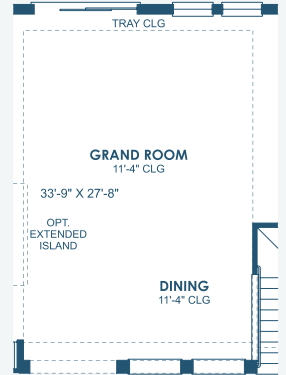

Bayshore II

Inspiration Series

3,163-3,342 Sq.Ft. | 4-6 Bedrooms
4-5 Baths | 3-Car Garage

Mediterranean B | FMD3

European B | EUC1

Tuscan A | TUS3

Bayshore II

Inspiration Series

3,163-3,342 Sq.Ft. | 4-6 Bedrooms
4-5 Baths | 3-Car Garage

OPT. MASTER BATH

OPT. POOL BATH

OPT. TRAY CEILING AT GRAND ROOM

OPT. SUNROOM

MAIN FLOOR

SECOND FLOOR

OPT. EXTENDED LAUNDRY

OPT. DEN 2

OPT. BONUS ROOM

OPT. DEN

OPT. DINING ROOM