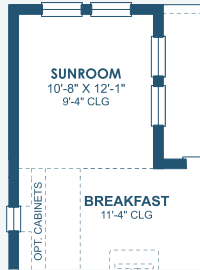

Bayshore II

Inspiration Series

3,163-3,342 Sq.Ft. | 4-6 Bedrooms
4-5 Baths | 3-Car Garage

Mediterranean B | FMD3

European B | EUC1

Tuscan A | TUS3

Bayshore II

Inspiration Series

3,163-3,342 Sq.Ft. | 4-6 Bedrooms
4-5 Baths | 3-Car Garage

OPT. MASTER BATH

OPT. POOL BATH

OPT. TRAY CEILING AT GRAND ROOM

OPT. SUNROOM

MAIN FLOOR

SECOND FLOOR

OPT. EXTENDED LAUNDRY

OPT. DEN 2

OPT. BONUS ROOM

OPT. DEN

OPT. DINING ROOM