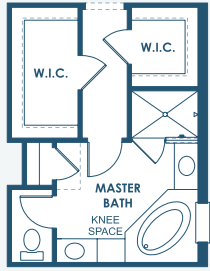

Bayshore II

Inspiration Series

3,163-3,342 Sq.Ft. | 4-6 Bedrooms
4-5 Baths | 3-Car Garage

Mediterranean B | FMD3

European B | EUC1

Tuscan A | TUS3

Bayshore II

Inspiration Series

3,163-3,342 Sq.Ft. | 4-6 Bedrooms
4-5 Baths | 3-Car Garage

OPT. MASTER BATH

OPT. POOL BATH

OPT. TRAY CEILING AT GRAND ROOM

OPT. SUNROOM

MAIN FLOOR

SECOND FLOOR

OPT. EXTENDED LAUNDRY