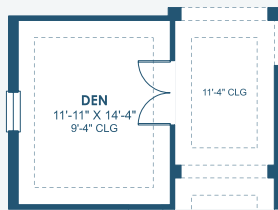

Bayshore II

Inspiration Series

3,163-3,342 Sq.Ft. | 4-6 Bedrooms
4-5 Baths | 3-Car Garage

Mediterranean B | FMD3

European B | EUC1

Tuscan A | TUS3

Bayshore II

Inspiration Series

3,163-3,342 Sq.Ft. | 4-6 Bedrooms
4-5 Baths | 3-Car Garage

OPT. MASTER BATH

OPT. POOL BATH

OPT. TRAY CEILING AT GRAND ROOM

OPT. SUNROOM

MAIN FLOOR

SECOND FLOOR

OPT. EXTENDED LAUNDRY

OPT. DEN 2

OPT. BONUS ROOM

OPT. DEN

OPT. DINING ROOM