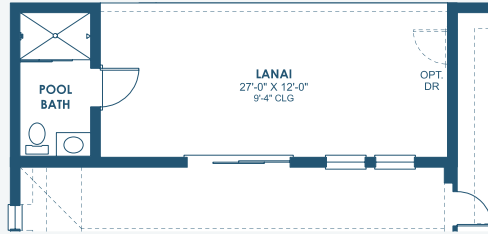

Bayshore II

Inspiration Series

3,163-3,342 Sq.Ft. | 4-6 Bedrooms
4-5 Baths | 3-Car Garage

Mediterranean B | FMD3

European B | EUC1

Tuscan A | TUS3

Bayshore II

Inspiration Series

3,163-3,342 Sq.Ft. | 4-6 Bedrooms
4-5 Baths | 3-Car Garage

OPT. MASTER BATH

OPT. POOL BATH

OPT. TRAY CEILING AT GRAND ROOM

OPT. SUNROOM

MAIN FLOOR

SECOND FLOOR

OPT. EXTENDED LAUNDRY

OPT. DEN 2

OPT. BONUS ROOM

OPT. DEN

OPT. DINING ROOM