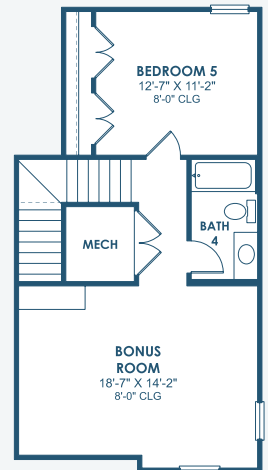

Bayshore II

Inspiration Series

3,163-3,342 Sq.Ft. | 4-6 Bedrooms
4-5 Baths | 3-Car Garage

Mediterranean B | FMD3

European B | EUC1

Tuscan A | TUS3

Bayshore II

Inspiration Series

3,163-3,342 Sq.Ft. | 4-6 Bedrooms
4-5 Baths | 3-Car Garage

OPT. MASTER BATH

OPT. POOL BATH

OPT. TRAY CEILING AT GRAND ROOM

OPT. SUNROOM

MAIN FLOOR

SECOND FLOOR

OPT. EXTENDED LAUNDRY

OPT. DEN 2

OPT. BONUS ROOM

OPT. DEN

OPT. DINING ROOM