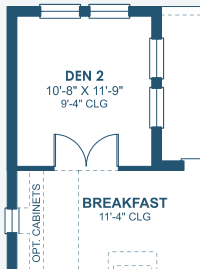

Bayshore II

Inspiration Series

3,163-3,342 Sq.Ft. | 4-6 Bedrooms
4-5 Baths | 3-Car Garage

Mediterranean B | FMD3

European B | EUC1

Tuscan A | TUS3

Bayshore II

Inspiration Series

3,163-3,342 Sq.Ft. | 4-6 Bedrooms
4-5 Baths | 3-Car Garage

OPT. MASTER BATH

OPT. POOL BATH

OPT. TRAY CEILING AT GRAND ROOM

OPT. SUNROOM

MAIN FLOOR

SECOND FLOOR

OPT. EXTENDED LAUNDRY

OPT. DEN 2

OPT. BONUS ROOM

OPT. DEN

OPT. DINING ROOM