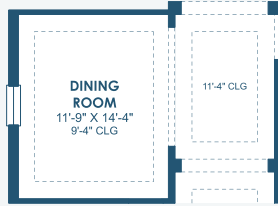

Bayshore II

Inspiration Series

3,163-3,342 Sq.Ft. | 4-6 Bedrooms
4-5 Baths | 3-Car Garage

Mediterranean B | FMD3

European B | EUC1

Tuscan A | TUS3

Bayshore II

Inspiration Series

3,163-3,342 Sq.Ft. | 4-6 Bedrooms
4-5 Baths | 3-Car Garage

OPT. MASTER BATH

OPT. POOL BATH

OPT. TRAY CEILING AT GRAND ROOM

OPT. SUNROOM

MAIN FLOOR

SECOND FLOOR

OPT. EXTENDED LAUNDRY

OPT. DEN 2

OPT. BONUS ROOM

OPT. DEN

OPT. DINING ROOM