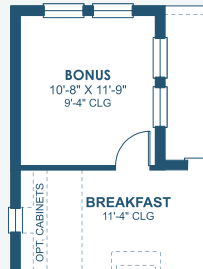

Bayshore II

Inspiration Series

3,163-3,342 Sq.Ft. | 4-6 Bedrooms
4-5 Baths | 3-Car Garage

Mediterranean B | FMD3

European B | EUC1

Tuscan A | TUS3

Bayshore II

Inspiration Series

3,163-3,342 Sq.Ft. | 4-6 Bedrooms
4-5 Baths | 3-Car Garage

OPT. MASTER BATH

OPT. POOL BATH

OPT. TRAY CEILING AT GRAND ROOM

OPT. SUNROOM

MAIN FLOOR

SECOND FLOOR

OPT. EXTENDED LAUNDRY

OPT. DEN 2

OPT. BONUS ROOM

OPT. DEN

OPT. DINING ROOM