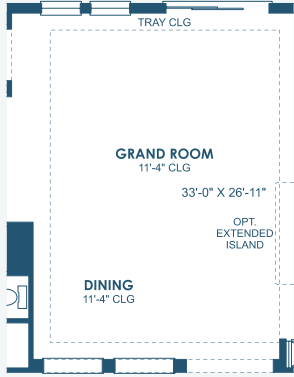

Bayshore I

Inspiration Series

2,572-2,751 Sq.Ft. | 3-5 Bedrooms
3-4 Baths | 3-Car Garage

Mediterranean B | FMD2

European B | EUC1

Tuscan A | TUS2

Bayshore I

Inspiration Series

2,572-2,751 Sq.Ft. | 3-5 Bedrooms
3-4 Baths | 3-Car Garage

OPT. TRAY CEILING AT GRAND ROOM

OPT. MASTER BATH

OPT. EXTENDED LAUNDRY

OPT. POOL BATH

MAIN FLOOR

OPT. SUNROOM

OPT. DEN 2

OPT. BONUS ROOM

OPT. DEN

OPT. DINING ROOM