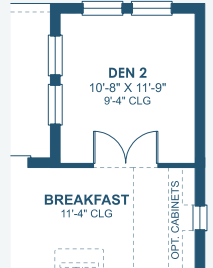

Bayshore I

Inspiration Series

2,572-2,751 Sq.Ft. | 3-5 Bedrooms
3-4 Baths | 3-Car Garage

Mediterranean B | FMD2

European B | EUC1

Tuscan A | TUS2

Bayshore I

Inspiration Series

2,572-2,751 Sq.Ft. | 3-5 Bedrooms
3-4 Baths | 3-Car Garage

OPT. TRAY CEILING AT GRAND ROOM

OPT. MASTER BATH

OPT. EXTENDED LAUNDRY

OPT. POOL BATH

MAIN FLOOR

OPT. SUNROOM

OPT. DEN 2

OPT. BONUS ROOM

OPT. DEN

OPT. DINING ROOM