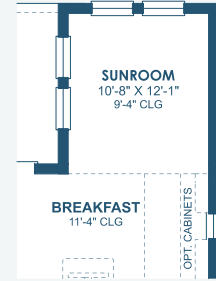

Bayshore I

Inspiration Series

2,572-2,751 Sq.Ft. | 3-5 Bedrooms
3-4 Baths | 3-Car Garage

Classical A | CLS2

Craftsman A | CRT1

Mediterranean A | FMD4

Regional Modernist | REM5

Bayshore I

Inspiration Series

2,572-2,751 Sq.Ft. | 3-5 Bedrooms
3-4 Baths | 3-Car Garage

OPT. TRAY CEILING
AT GRAND ROOM

OPT. MASTER BATH

OPT. EXTENDED
LAUNDRY

OPT. POOL BATH

MAIN FLOOR

OPT. SUNROOM

OPT. BONUS ROOM

OPT. DEN 2

OPT. DEN

OPT. DINING ROOM