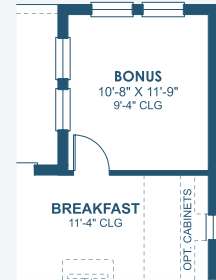

Bayshore I

Inspiration Series

2,572-2,751 Sq.Ft. | 3-5 Bedrooms
3-4 Baths | 3-Car Garage

Classical A | CLS2

Craftsman A | CRT1

Mediterranean A | FMD4

Regional Modernist | REM5

Bayshore I

Inspiration Series

2,572-2,751 Sq.Ft. | 3-5 Bedrooms
3-4 Baths | 3-Car Garage

OPT. TRAY CEILING
AT GRAND ROOM

OPT. MASTER BATH

OPT. EXTENDED
LAUNDRY

OPT. POOL BATH

MAIN FLOOR

OPT. SUNROOM

OPT. BONUS ROOM

OPT. DEN 2

OPT. DEN

OPT. DINING ROOM