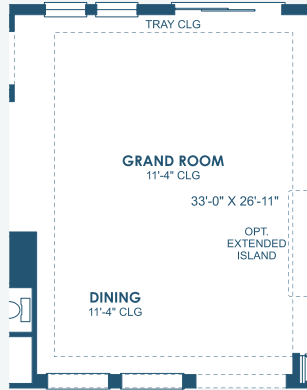

Bayshore I

Inspiration Series

2,572-2,751 Sq.Ft. | 3-5 Bedrooms
3-4 Baths | 3-Car Garage

Classical A | CLS2

Craftsman A | CRT1

Mediterranean A | FMD4

Regional Modernist | REM5

Bayshore I

Inspiration Series

2,572-2,751 Sq.Ft. | 3-5 Bedrooms
3-4 Baths | 3-Car Garage

OPT. TRAY CEILING
AT GRAND ROOM

OPT. MASTER BATH

OPT. EXTENDED
LAUNDRY

OPT. POOL BATH

MAIN FLOOR

OPT. SUNROOM

OPT. BONUS ROOM

OPT. DEN 2

OPT. DEN

OPT. DINING ROOM