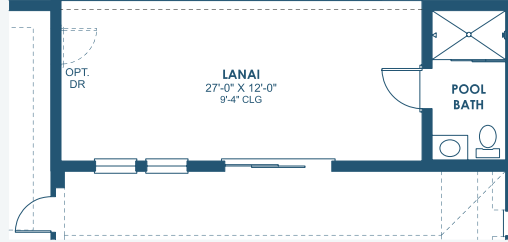

Bayshore I

Inspiration Series

2,572-2,751 Sq.Ft. | 3-5 Bedrooms
3-4 Baths | 3-Car Garage

Classical A | CLS2

Craftsman A | CRT1

Mediterranean A | FMD4

Regional Modernist | REM5

Bayshore I

Inspiration Series

2,572-2,751 Sq.Ft. | 3-5 Bedrooms
3-4 Baths | 3-Car Garage

OPT. TRAY CEILING
AT GRAND ROOM

OPT. MASTER BATH

OPT. EXTENDED
LAUNDRY

OPT. POOL BATH

MAIN FLOOR

OPT. SUNROOM

OPT. BONUS ROOM

OPT. DEN 2

OPT. DEN

OPT. DINING ROOM