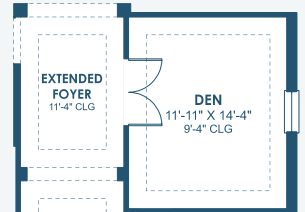

Bayshore I

Inspiration Series

2,572-2,751 Sq.Ft. | 3-5 Bedrooms
3-4 Baths | 3-Car Garage

Classical A | CLS2

Craftsman A | CRT1

Mediterranean A | FMD4

Regional Modernist | REM5

Bayshore I

Inspiration Series

2,572-2,751 Sq.Ft. | 3-5 Bedrooms
3-4 Baths | 3-Car Garage

OPT. TRAY CEILING
AT GRAND ROOM

OPT. MASTER BATH

OPT. EXTENDED
LAUNDRY

OPT. POOL BATH

MAIN FLOOR

OPT. SUNROOM

OPT. BONUS ROOM

OPT. DEN 2

OPT. DEN

OPT. DINING ROOM