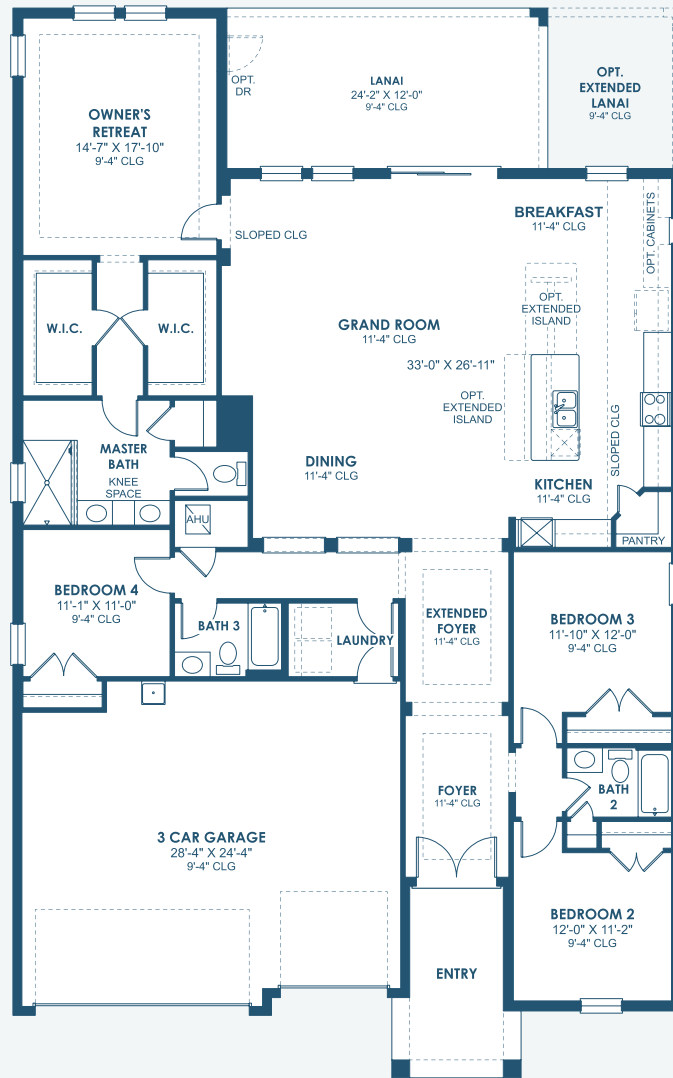

Bayshore I

Inspiration Series

2,572-2,751 Sq.Ft. | 3-5 Bedrooms
3-4 Baths | 3-Car Garage

Classical A | CLS2

Craftsman A | CRT1

Mediterranean A | FMD4

Regional Modernist | REM5

Bayshore I

Inspiration Series

2,572-2,751 Sq.Ft. | 3-5 Bedrooms
3-4 Baths | 3-Car Garage

OPT. TRAY CEILING
AT GRAND ROOM

OPT. MASTER BATH

OPT. EXTENDED
LAUNDRY

OPT. POOL BATH

MAIN FLOOR

OPT. SUNROOM

OPT. BONUS ROOM

OPT. DEN 2

OPT. DEN

OPT. DINING ROOM