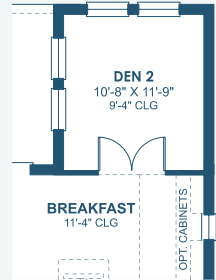

Bayshore I

Inspiration Series

2,572-2,751 Sq.Ft. | 3-5 Bedrooms
3-4 Baths | 3-Car Garage

Classical A | CLS2

Craftsman A | CRT1

Mediterranean A | FMD4

Regional Modernist | REM5

Bayshore I

Inspiration Series

2,572-2,751 Sq.Ft. | 3-5 Bedrooms
3-4 Baths | 3-Car Garage

OPT. TRAY CEILING
AT GRAND ROOM

OPT. MASTER BATH

OPT. EXTENDED
LAUNDRY

OPT. POOL BATH

MAIN FLOOR

OPT. SUNROOM

OPT. BONUS ROOM

OPT. DEN 2

OPT. DEN

OPT. DINING ROOM