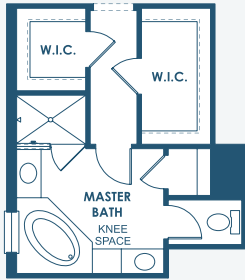

Bayshore I

Inspiration Series

2,572-2,751 Sq.Ft. | 3-5 Bedrooms
3-4 Baths | 3-Car Garage

Classical A | CLS2

Craftsman A | CRT1

Mediterranean A | FMD4

Regional Modernist | REM5

Bayshore I

Inspiration Series

2,572-2,751 Sq.Ft. | 3-5 Bedrooms
3-4 Baths | 3-Car Garage

OPT. TRAY CEILING
AT GRAND ROOM

OPT. MASTER BATH

OPT. EXTENDED
LAUNDRY

OPT. POOL BATH

MAIN FLOOR

OPT. SUNROOM

OPT. BONUS ROOM

OPT. DEN 2

OPT. DEN

OPT. DINING ROOM