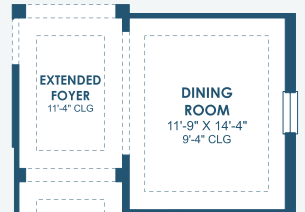

Bayshore I

Inspiration Series

2,572-2,751 Sq.Ft. | 3-5 Bedrooms
3-4 Baths | 3-Car Garage

Classical A | CLS2

Craftsman A | CRT1

Mediterranean A | FMD4

Regional Modernist | REM5

Bayshore I

Inspiration Series

2,572-2,751 Sq.Ft. | 3-5 Bedrooms
3-4 Baths | 3-Car Garage

OPT. TRAY CEILING
AT GRAND ROOM

OPT. MASTER BATH

OPT. EXTENDED
LAUNDRY

OPT. POOL BATH

MAIN FLOOR

OPT. SUNROOM

OPT. BONUS ROOM

OPT. DEN 2

OPT. DEN

OPT. DINING ROOM