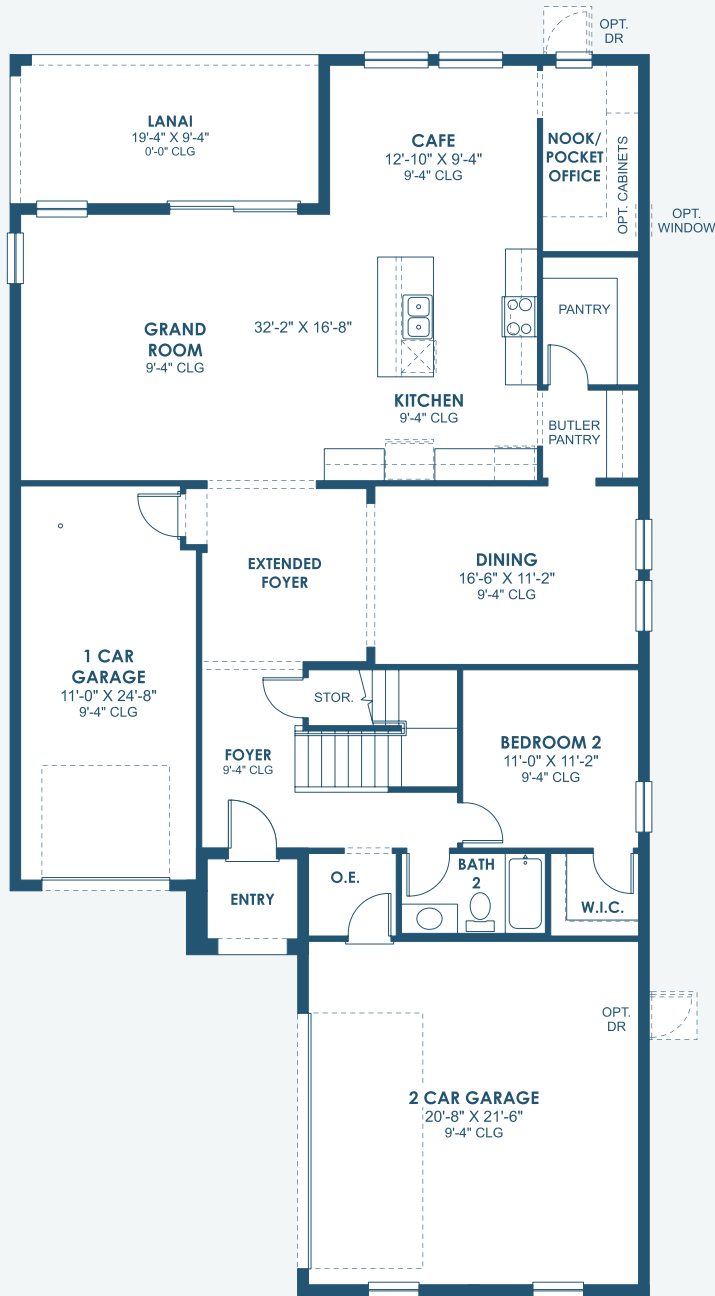

# Ballast Point

Innovation Series

3,186 Sq.Ft. | 4 Bedrooms  
4 Baths | 2-Car Garage

Coastal D | COA3

Coastal E | COA8

Coastal F | COA11

# Ballast Point

Innovation Series

3,186 Sq.Ft. | 4 Bedrooms  
4 Baths | 2-Car Garage

**MAIN FLOOR**

**OPT. POOL BATH**

**SECOND FLOOR**

**OPT. DEN**