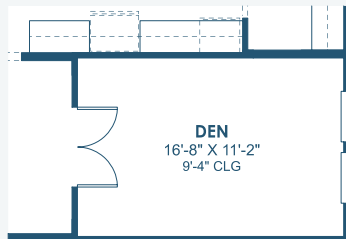

# Ballast Point

Innovation Series

3,186 Sq.Ft. | 4 Bedrooms  
4 Baths | 2-Car Garage

Coastal D | COA3

Coastal E | COA8

Coastal F | COA11

# Ballast Point

Innovation Series

3,186 Sq.Ft. | 4 Bedrooms  
4 Baths | 2-Car Garage

**MAIN FLOOR**

**OPT. POOL BATH**

**SECOND FLOOR**

**OPT. DEN**