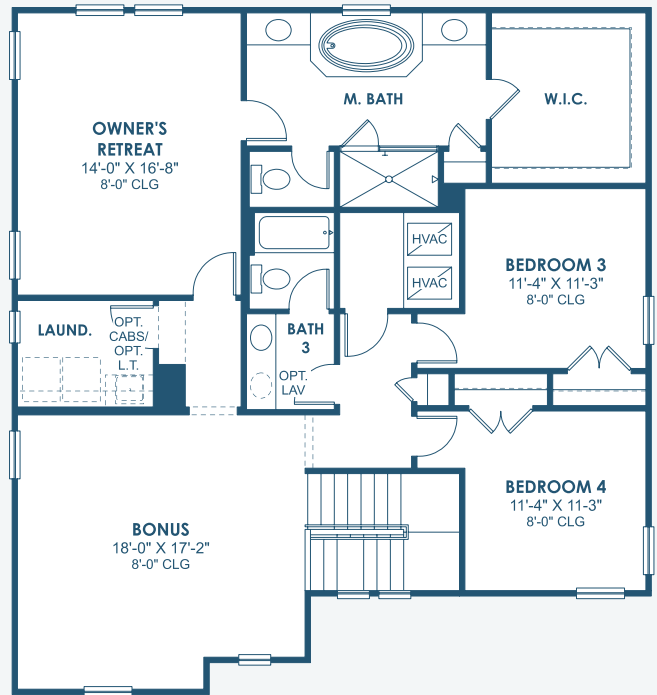

# Ballast Point

Innovation Series

3,186 Sq.Ft. | 4 Bedrooms  
4 Baths | 2-Car Garage

Coastal D | COA3

Coastal E | COA8

Coastal F | COA11

# Ballast Point

Innovation Series

3,186 Sq.Ft. | 4 Bedrooms  
4 Baths | 2-Car Garage

**MAIN FLOOR**

**OPT. POOL BATH**

**SECOND FLOOR**

**OPT. DEN**