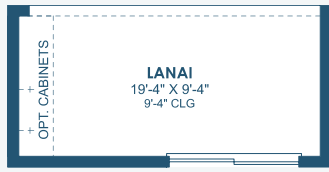

Ballast Point

Innovation Series

3,186 Sq.Ft. | 4 Bedrooms
4 Baths | 2-Car Garage

Coastal D | COA3

Coastal E | COA8

Coastal F | COA11

Ballast Point

Innovation Series

3,186 Sq.Ft. | 4 Bedrooms
4 Baths | 2-Car Garage

OPT. O.D.K. PREP FOR FUTURE O.D.K.

OPT. POOL BATH

MAIN FLOOR

SECOND FLOOR

OPT. DEN