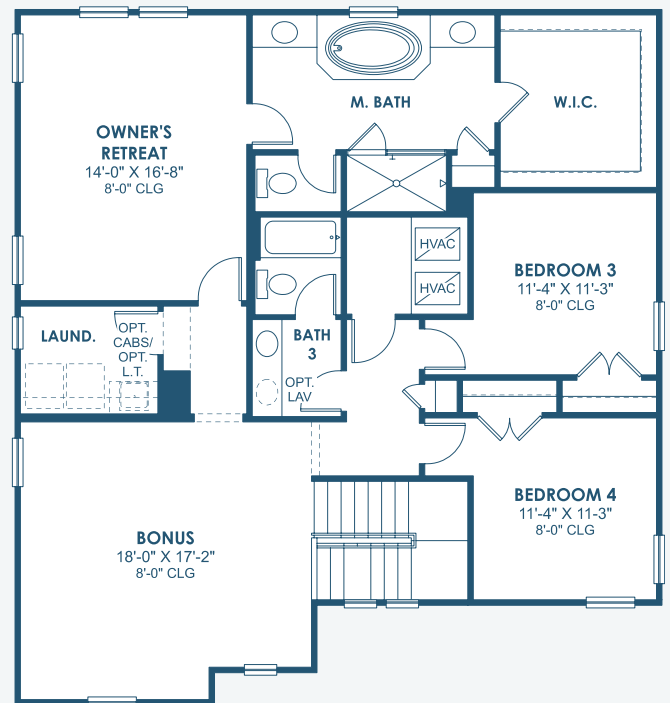

Ballast Point

Innovation Series

3,186 Sq.Ft. | 4 Bedrooms
4 Baths | 2-Car Garage

Coastal D | COA3

Coastal E | COA8

Coastal F | COA11

Ballast Point

Innovation Series

3,186 Sq.Ft. | 4 Bedrooms
4 Baths | 2-Car Garage

OPT. O.D.K. PREP FOR FUTURE O.D.K.

OPT. POOL BATH

MAIN FLOOR

SECOND FLOOR

OPT. DEN