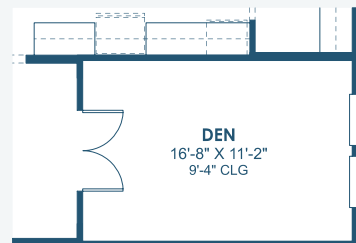

Ballast Point

Innovation Series

3,186 Sq.Ft. | 4 Bedrooms
4 Baths | 2-Car Garage

Coastal D | COA3

Coastal E | COA8

Coastal F | COA11

Ballast Point

Innovation Series

3,186 Sq.Ft. | 4 Bedrooms
4 Baths | 2-Car Garage

OPT. O.D.K. PREP FOR FUTURE O.D.K.

OPT. POOL BATH

MAIN FLOOR

SECOND FLOOR

OPT. DEN