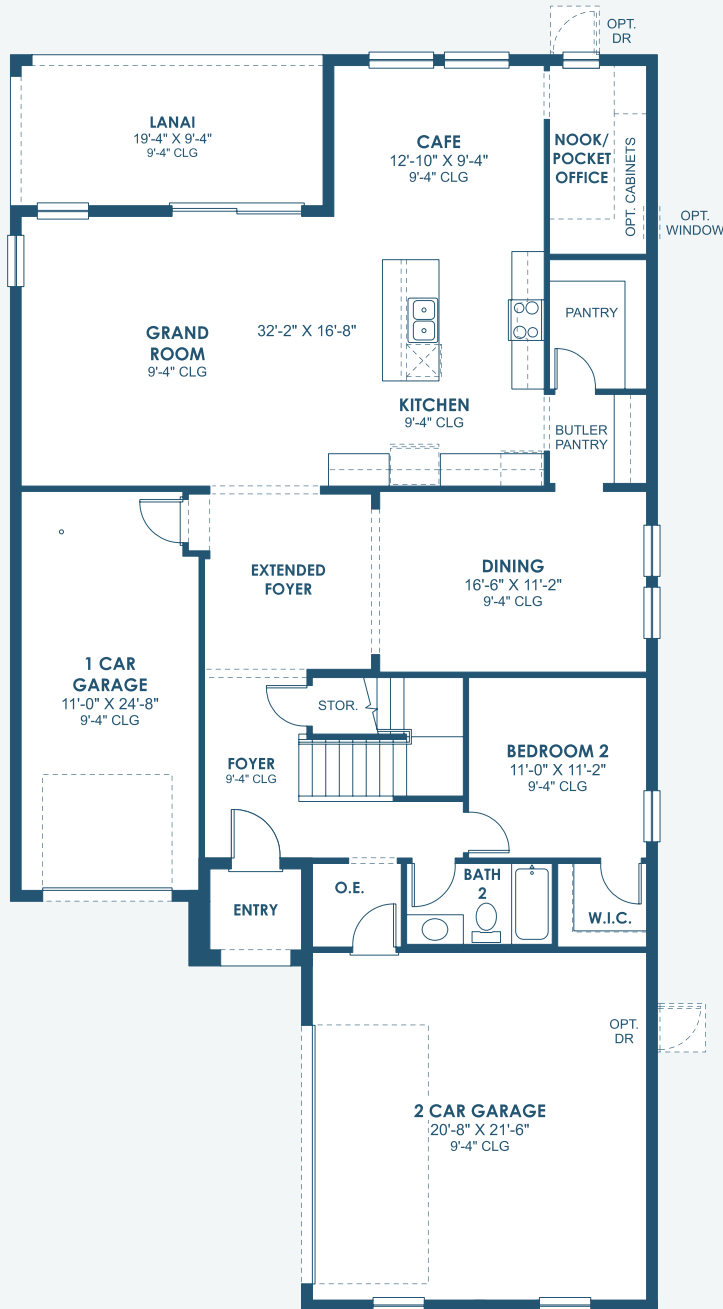

Ballast Point

Innovation Series

3,186 Sq.Ft. | 4 Bedrooms
4 Baths | 2-Car Garage

Coastal D | COA3

Coastal E | COA8

Coastal F | COA11

Ballast Point

Innovation Series

3,186 Sq.Ft. | 4 Bedrooms
4 Baths | 2-Car Garage

OPT. O.D.K. PREP FOR FUTURE O.D.K.

OPT. POOL BATH

MAIN FLOOR

SECOND FLOOR

OPT. DEN